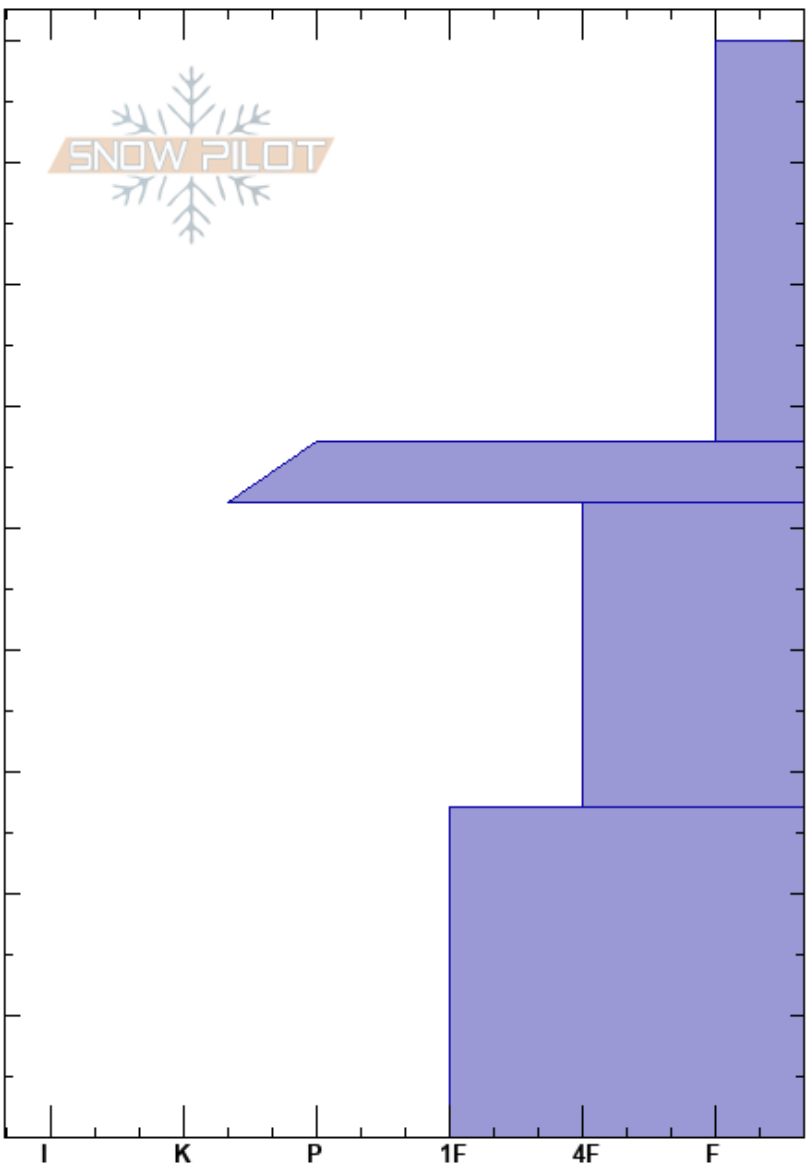

Mt Bachelor base
 Mt Bachelor Area
 OR
 Elevation: 6424 ft
 Aspect: N
 Specifics: Ski tracks on slope

Radley Clothier
 11/19/2020 - 1:00pm
 Co-ord: 44.00180N, -121.67805W
 Slope Angle: 22°
 Wind Loading: no

Stability: HS:90
 Air Temperature: -4°C
 Sky Cover: BKN
 Precipitation: S-1
 Wind: W Light Breeze

Crystal Form	Crystal Size	Moisture	ρ kg/m ³	Stability tests & Layer comments
+r(✓)	1(1)	D		
⊕ ⊙ ⊙	1-2(2)	D		← ECTN16 @52cm
⊕	1-3	D		
/ (✓)	1-2	D		