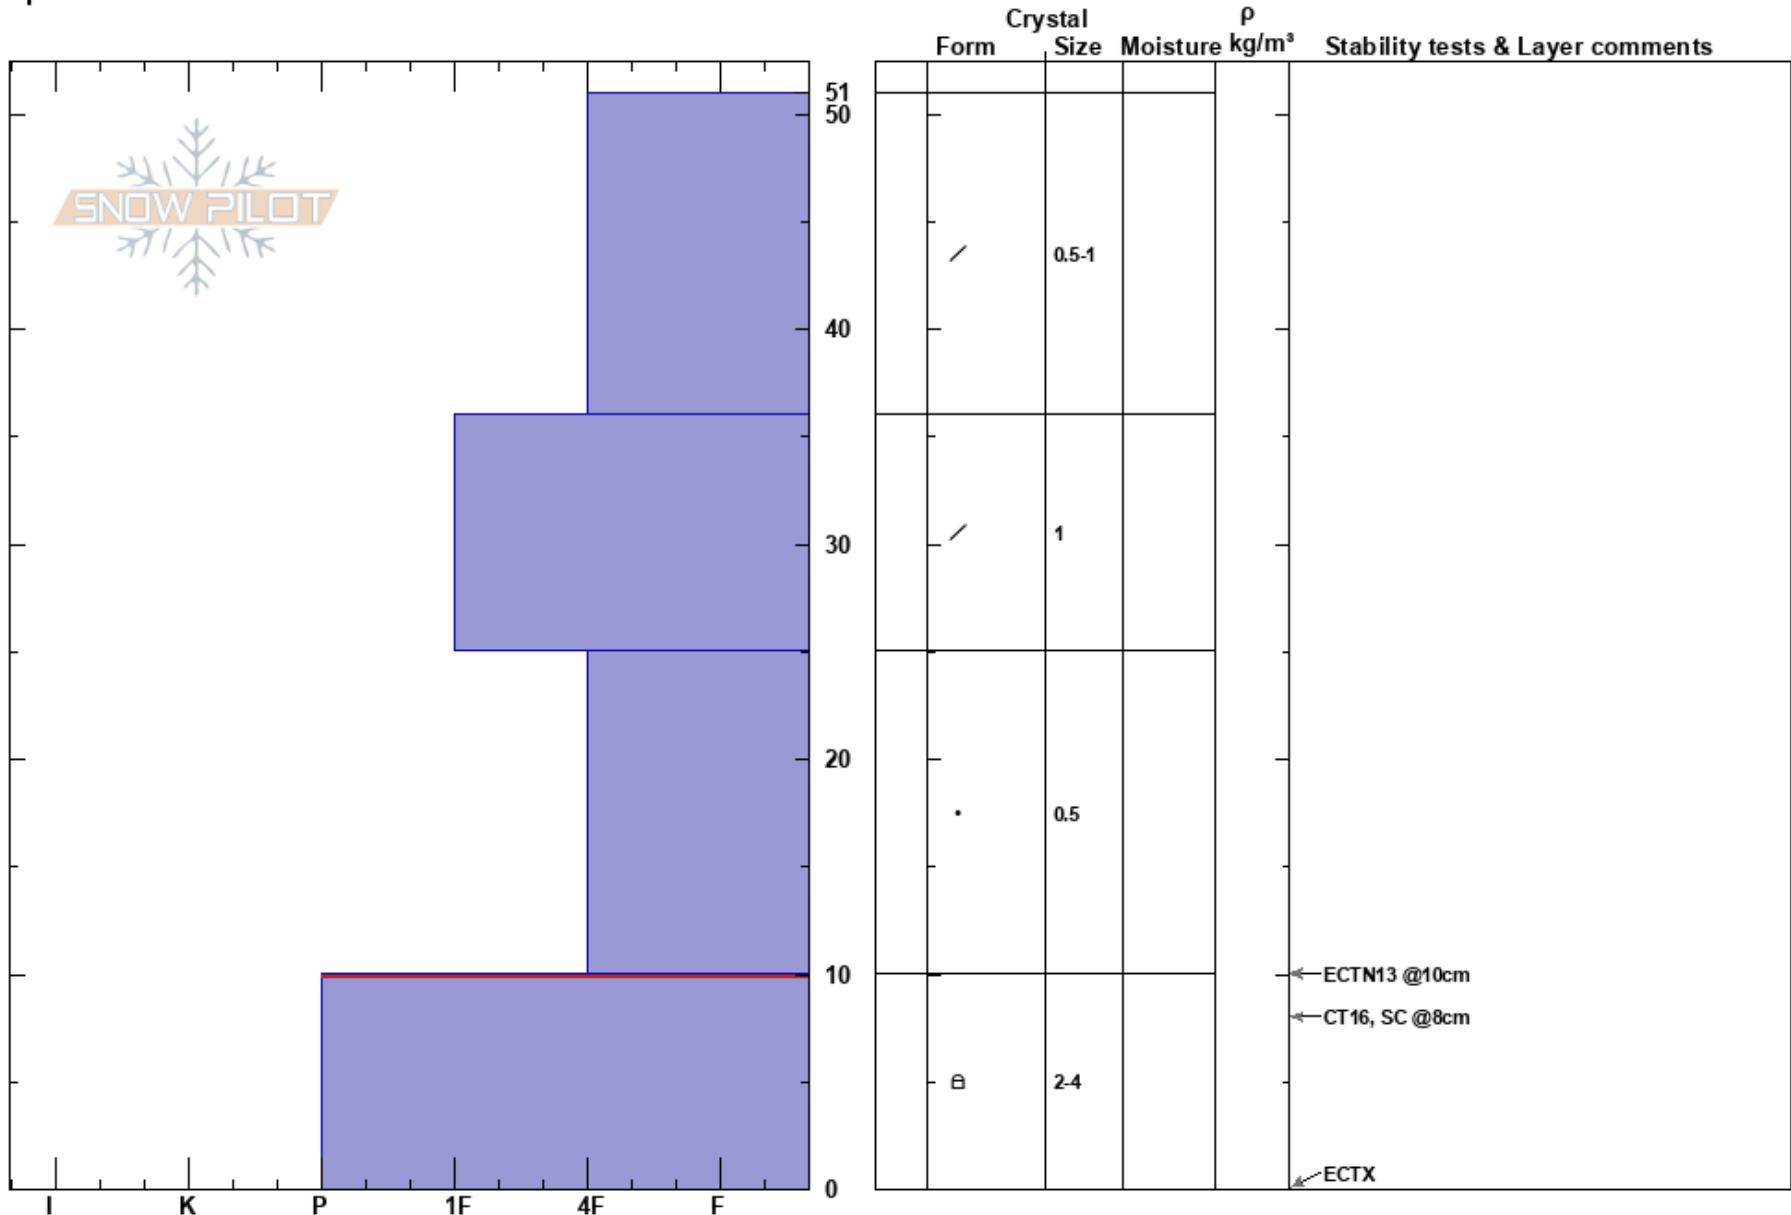

Monarch 2
 Independence Pass
 CO
 Elevation: 11564 ft
 Aspect: NE
 Specifics:

Bo Torrey
 11/19/2020 - 11:30am
 Co-ord: 38.50367N, -106.31803W
 Slope Angle: 24°
 Wind Loading:

Stability:
 Air Temperature:
 Sky Cover: CLR
 Precipitation: NO
 Wind: W Light Breeze

HS:51
 Layer Notes:
 10-0cm: Problematic layer

Notes: I did another ECT on the same aspect about 60' below this pit, further off the ridge w more loose and dry basal facets. ECTN13 @ 45cm down.