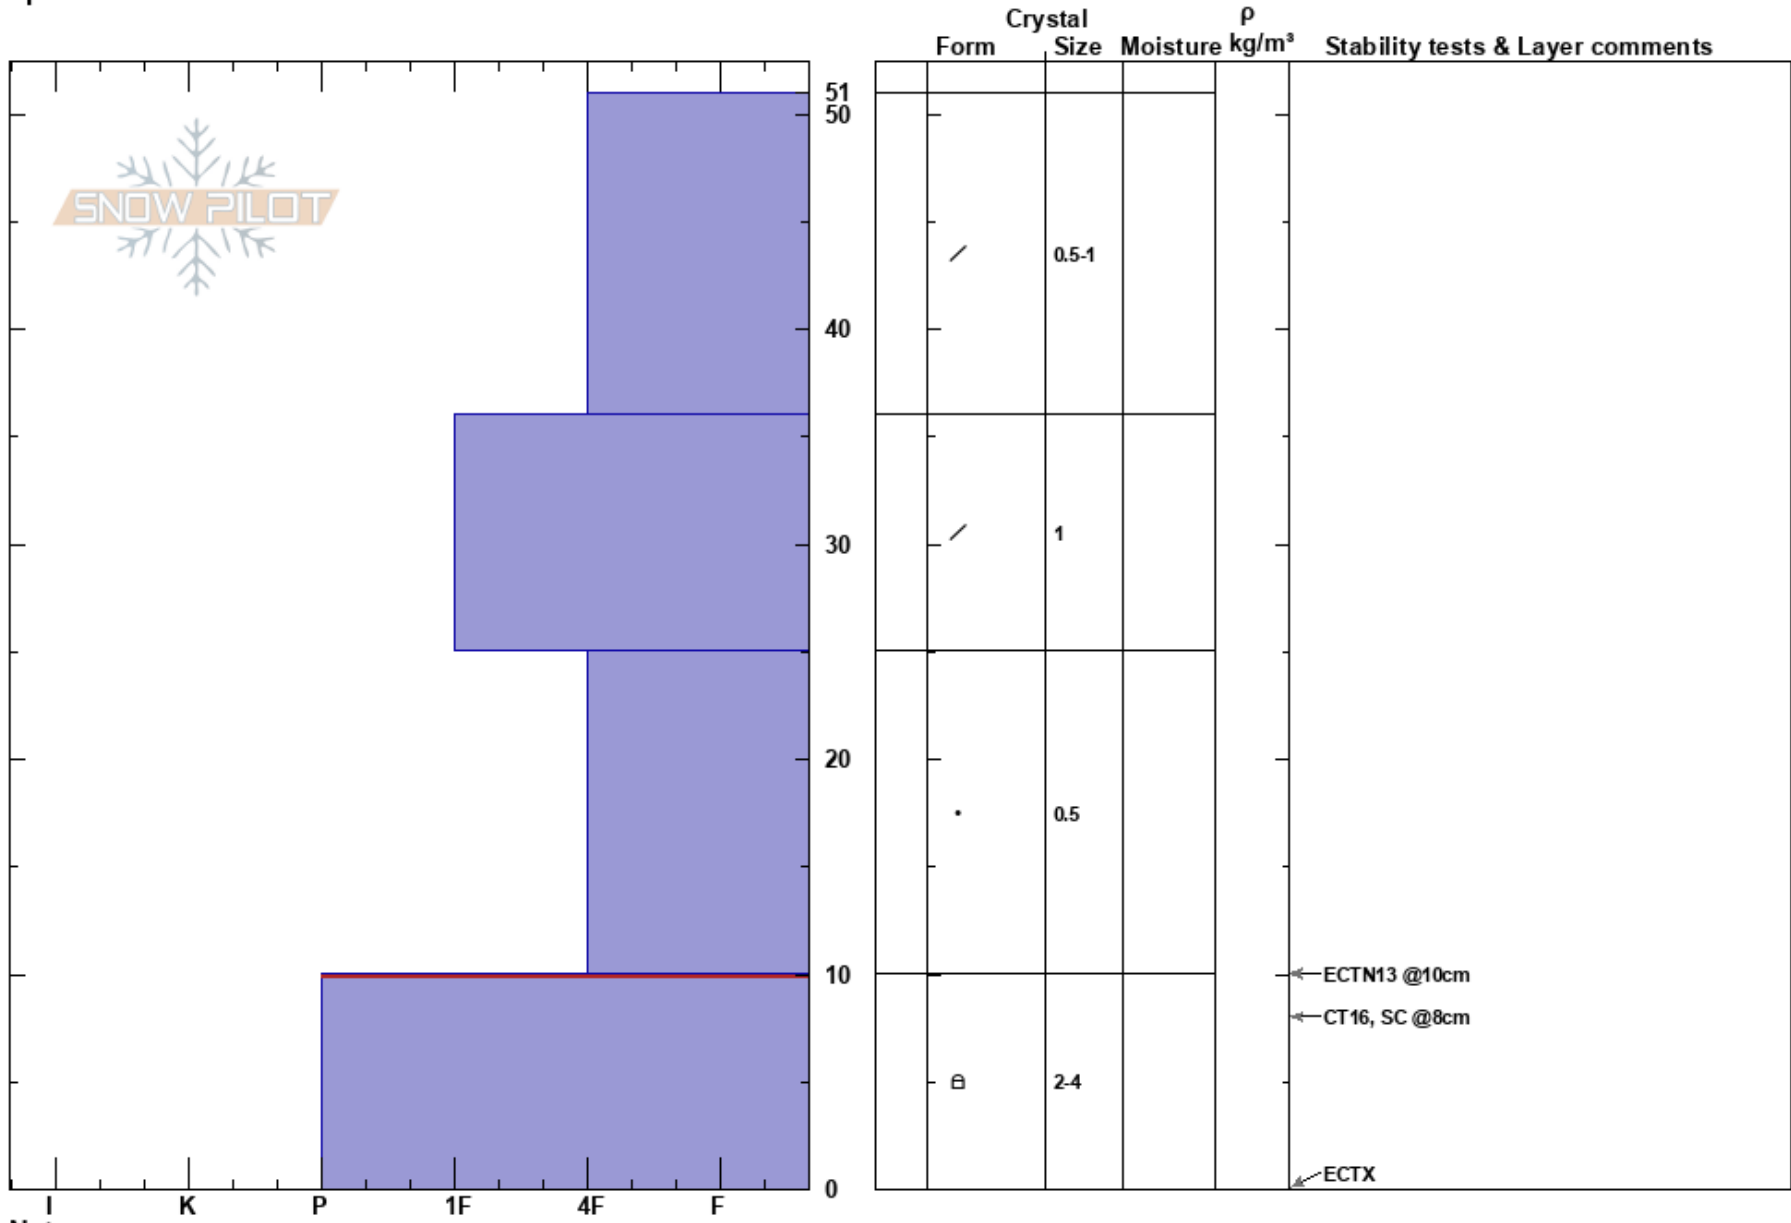

Monarch 2
 Independence Pass
 CO
 Elevation: 11564 ft
 Aspect: NE
 Specifics:

Bo Torrey
 11/19/2020 - 11:30am
 Co-ord: 38.50367N, -106.31803W
 Slope Angle: 24°
 Wind Loading:

Stability:
 Air Temperature:
 Sky Cover: CLR
 Precipitation: NO
 Wind: W Light Breeze

HS:51
 Layer Notes:
 10-0cm: Problematic layer

Notes: I did another ECT on the same aspect about 60' below this pit, further off the ridge w more loose and dry basal facets. ECTN13 @ 45cm down.