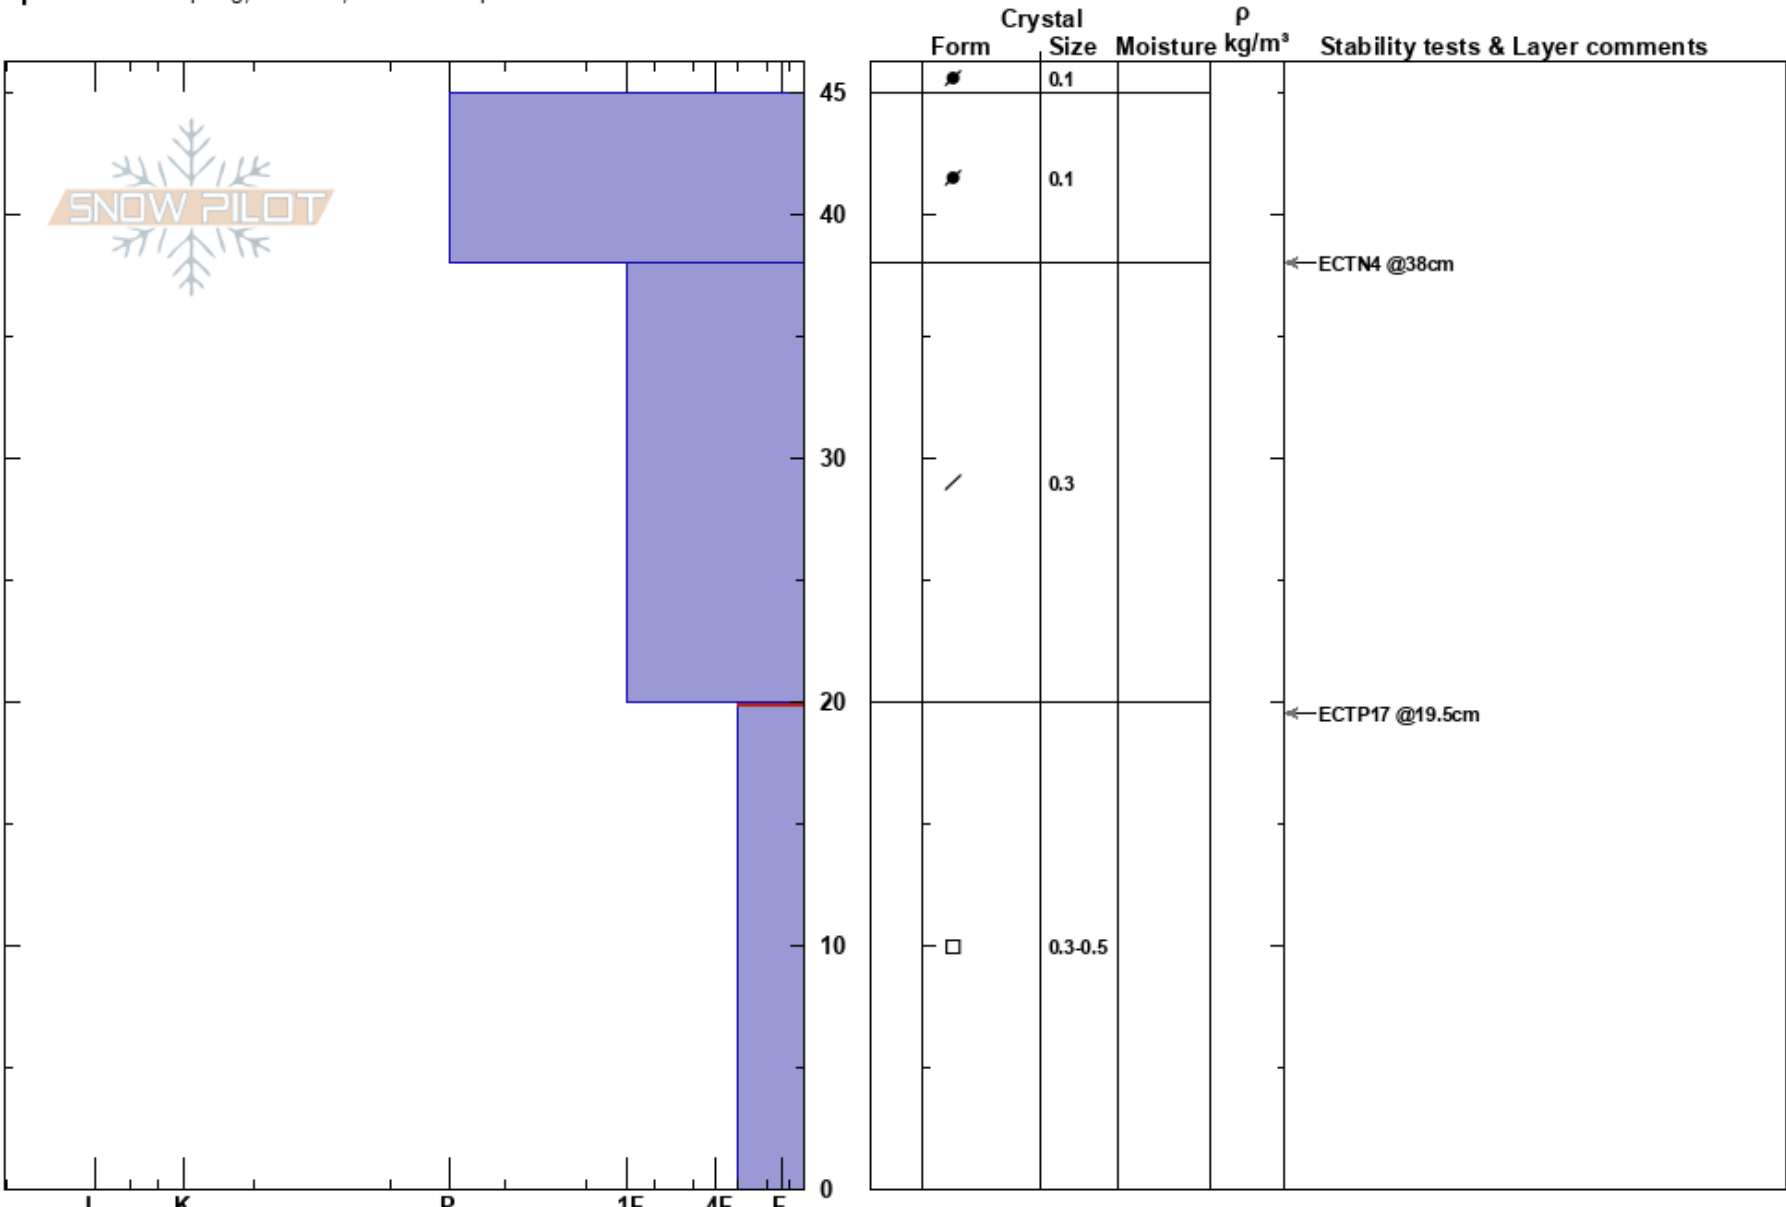

ChalkCreek  
 Mosquito Range  
 CO  
**Elevation:** 11684 ft  
**Aspect:** 94°  
**Specifics:** Collapsing, localized; We skied slope

Ron Simenhois  
 11/19/2020 - 11:20am  
**Co-ord:** 13S 393790W 4355960N  
**Slope Angle:** 30°  
**Wind Loading:**

**Stability:** Fair  
**Air Temperature:** 5°C  
**Sky Cover:** CLR  
**Precipitation:** NO  
**Wind:** Calm

**HS:** 45  
 20-0cm: Problematic layer

**Notes:** The pit was dug by Jason Konigsberg