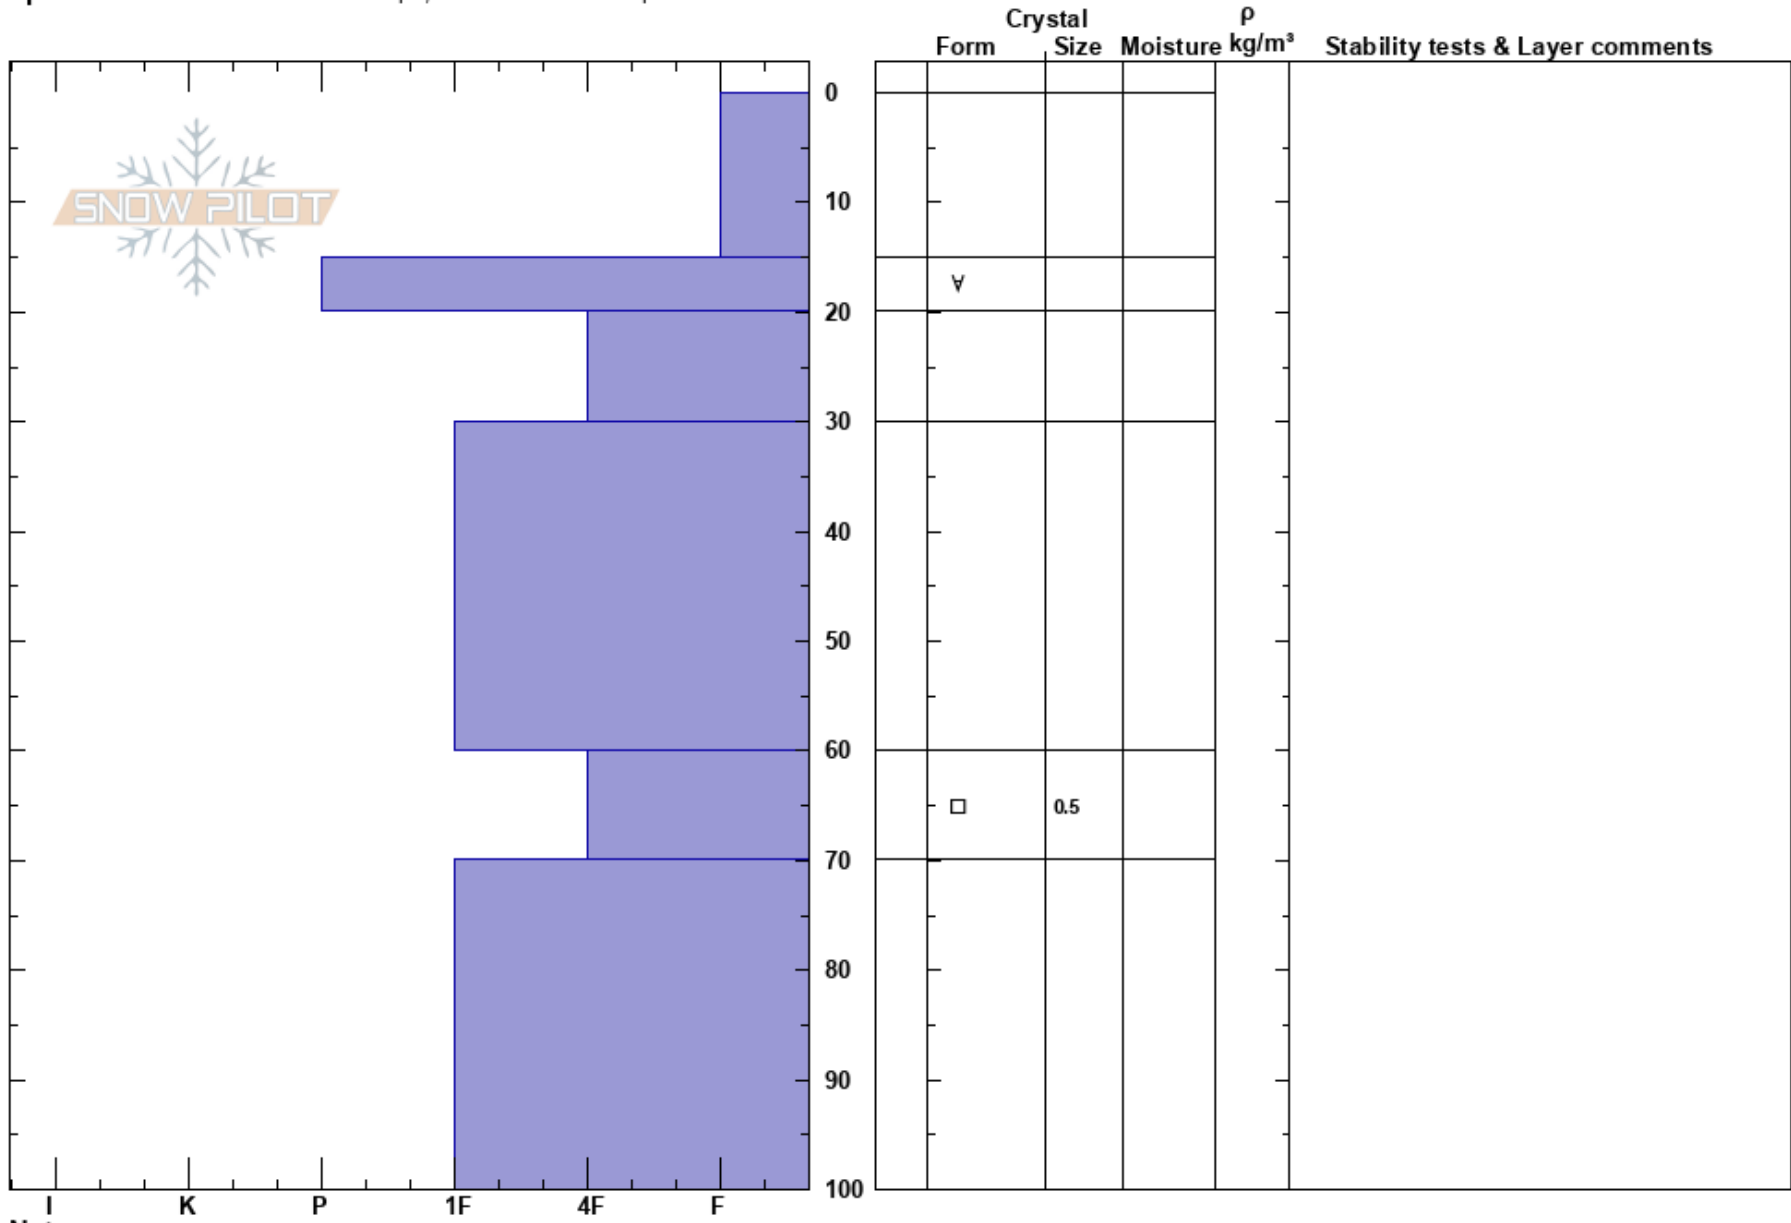

Castle Peak
 Uinta Range
 UT
 Elevation: 10000 ft
 Aspect: 270°
 Specifics: Snowmobile tracks on slope; We snowmobiled slope

Leigh Beem
 03/17/2017 - 12:00pm
 Co-ord: 40.66626N, -111.06794E
 Slope Angle: 25°
 Wind Loading: previous

Stability:
 Air Temperature: 40°F
 Sky Cover:
 Precipitation: NO
 Wind: SW Calm

Layer Notes:
 60-70cm: Problematic layer

Notes: