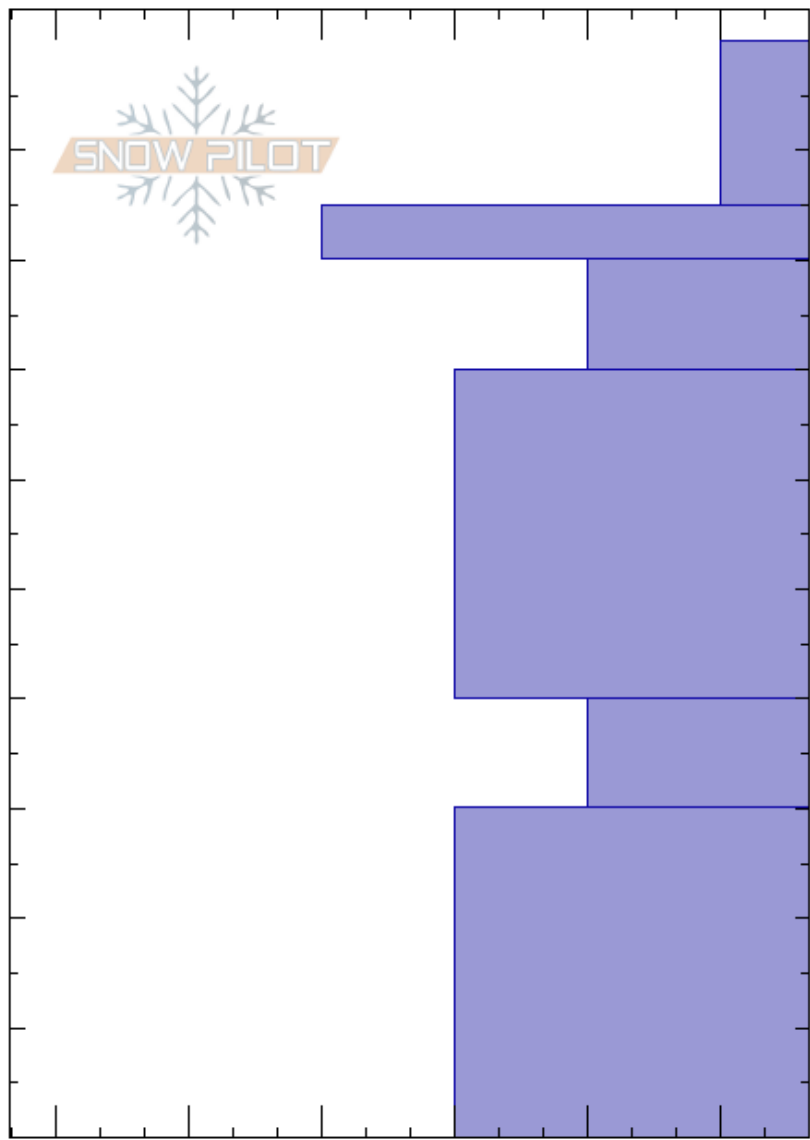

Castle Peak  
 Uinta Range  
 UT  
 Elevation: 10000 ft  
 Aspect: 270°  
 Specifics: Snowmobile tracks on slope; We snowmobiled slope

Leigh Beem  
 03/17/2017 - 12:00pm  
 Co-ord: 40.66626N, -111.06794E  
 Slope Angle: 25°  
 Wind Loading: previous

Stability:  
 Air Temperature: 40°F  
 Sky Cover:  
 Precipitation: NO  
 Wind: SW Calm

Layer Notes:  
 60-70cm: Problematic layer

Depth (cm)	Crystal		Moisture	$\rho$ kg/m <sup>3</sup>	Stability tests & Layer comments
	Form	Size			
0					
10					
15	∇				
20					
30					
40					
50					
60					
65	□	0.5			
70					
80					
90					
100					