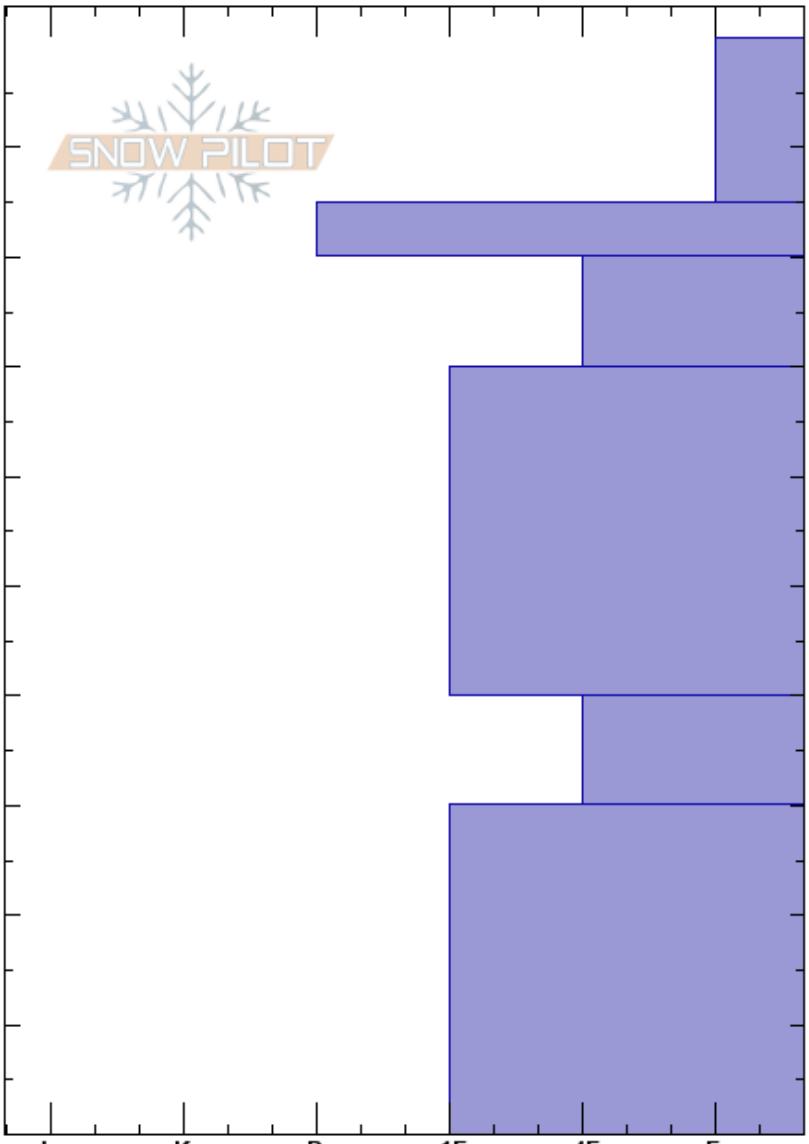

Castle Peak  
 Uinta Range  
 UT  
**Elevation:** 10000 ft  
**Aspect:** 270°  
**Specifics:** Snowmobile tracks on slope; We snowmobiled slope

Leigh Beem  
 03/17/2017 - 12:00pm  
**Co-ord:** 40.66626N, -111.06794E  
**Slope Angle:** 25°  
**Wind Loading:** previous

**Stability:**  
**Air Temperature:** 40°F  
**Sky Cover:**  
**Precipitation:** NO  
**Wind:** SW Calm

**Layer Notes:**  
 60-70cm: Problematic layer

Depth (cm)	Crystal		Moisture	$\rho$ kg/m <sup>3</sup>	Stability tests & Layer comments
	Form	Size			
0 - 15					
15 - 25	∇				
25 - 60					
60 - 70	□	0.5			
70 - 100					