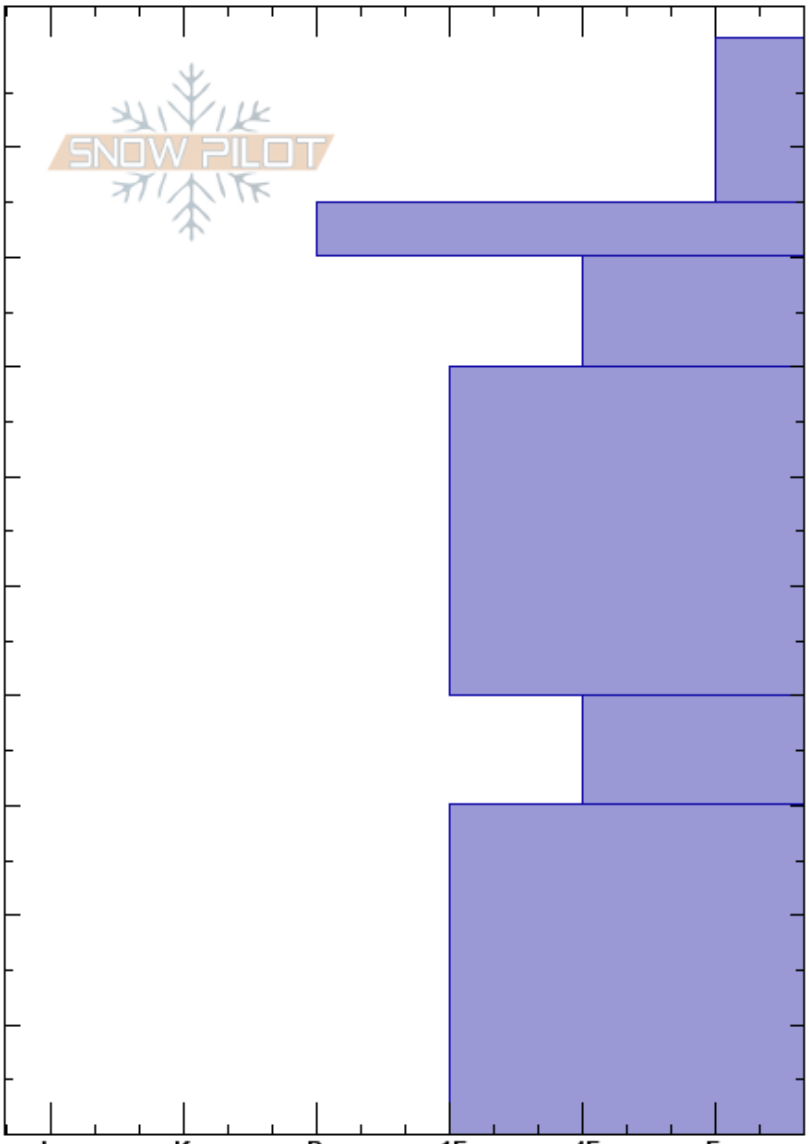

Castle Peak  
 Uinta Range  
 UT  
**Elevation:** 10000 ft  
**Aspect:** 270°  
**Specifics:** Snowmobile tracks on slope; We snowmobiled slope

Leigh Beem  
 03/17/2017 - 12:00pm  
**Co-ord:** 40.66626N, -111.06794E  
**Slope Angle:** 25°  
**Wind Loading:** previous

**Stability:**  
**Air Temperature:** 40°F  
**Sky Cover:**  
**Precipitation:** NO  
**Wind:** SW Calm

**Layer Notes:**  
 60-70cm: Problematic layer

Depth (cm)	Crystal		Moisture	$\rho$ kg/m <sup>3</sup>	Stability tests & Layer comments
	Form	Size			
0					
10					
15	∇				
20					
30					
40					
50					
60					
65	□	0.5			
70					
80					
90					
100					