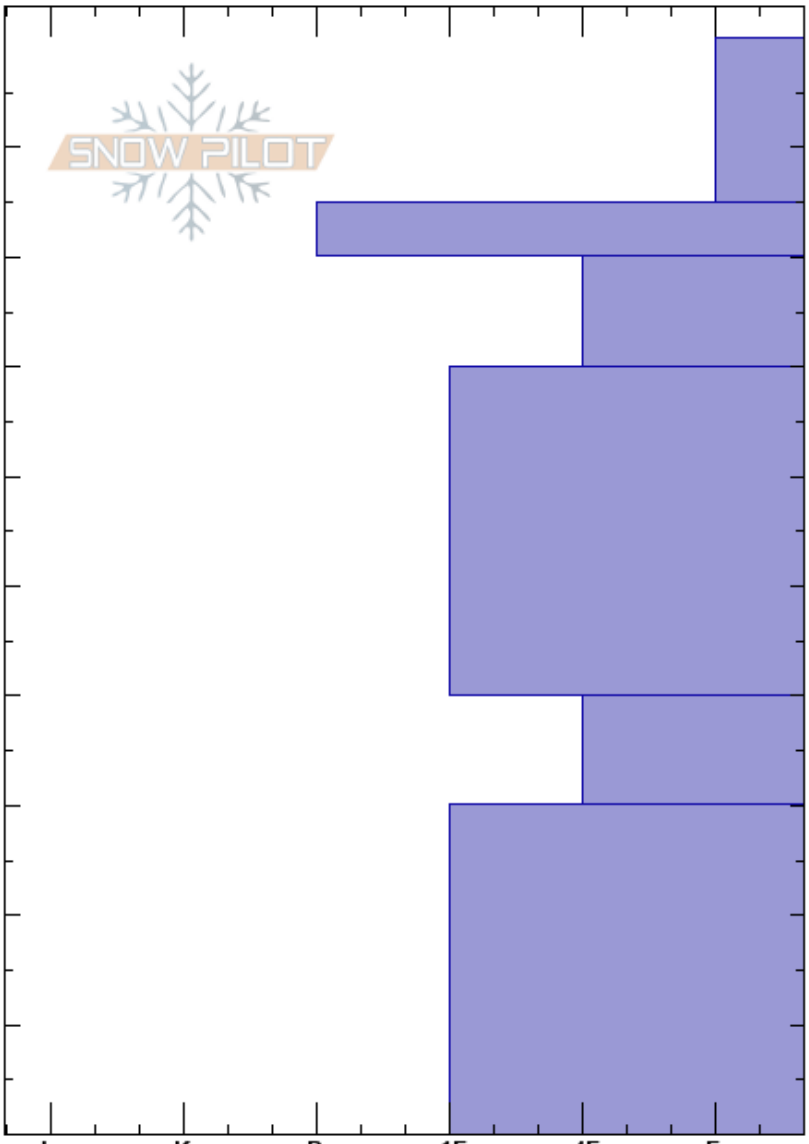

Castle Peak
 Uinta Range
 UT
Elevation: 10000 ft
Aspect: 270°
Specifics: Snowmobile tracks on slope; We snowmobiled slope

Leigh Beem
 03/17/2017 - 12:00pm
Co-ord: 40.66626N, -111.06794E
Slope Angle: 25°
Wind Loading: previous

Stability:
Air Temperature: 40°F
Sky Cover:
Precipitation: NO
Wind: SW Calm

Layer Notes:
 60-70cm: Problematic layer

Depth (cm)	Crystal		Moisture	ρ kg/m ³	Stability tests & Layer comments
	Form	Size			
0 - 10					
10 - 20					
20 - 30	∇				
30 - 60					
60 - 70	□	0.5			
70 - 100					