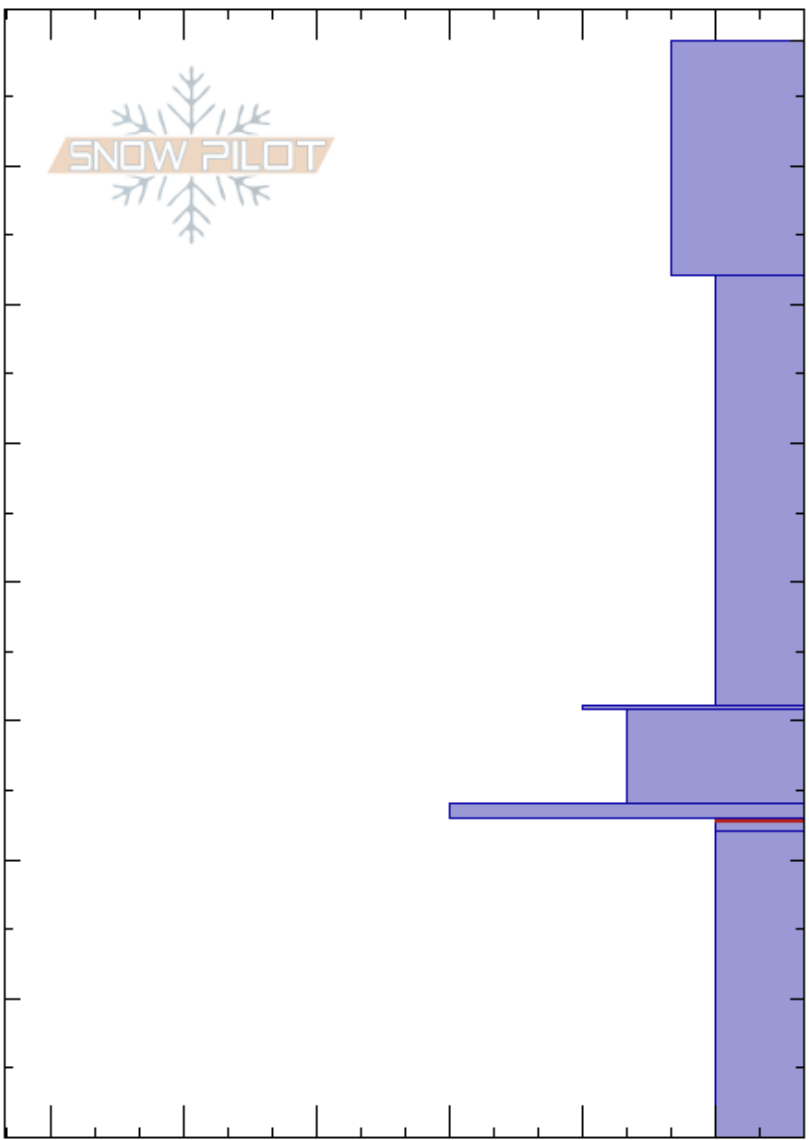

Relay Peak
 Carson Range
 NV
 Elevation: 9150 ft
 Aspect: 325°
 Specifics: Collapsing, widespread; Collapsing, localized; Cracking

Andy Anderson
 11/18/2020 - 12:30pm
 Co-ord: 39.31435N, -119.93235W
 Slope Angle: 29°
 Wind Loading:

Stability: Poor
 Air Temperature: HS:79 PF:70 23-22cm:Problematic layer
 Sky Cover: OVC PS: 10
 Precipitation: S2
 Wind: SW Moderate

Crystal Form	Crystal Size	Moisture	ρ kg/m ³	Stability tests & Layer comments
+ (X)	1(1)			
+	0.5-1			
⊙				
• (⊖)	0.5(0.5)			
⊙				
⊖	3			← ECTPV @23cm ← 2x ECTP19 @23cm
⊖	0.5-1			