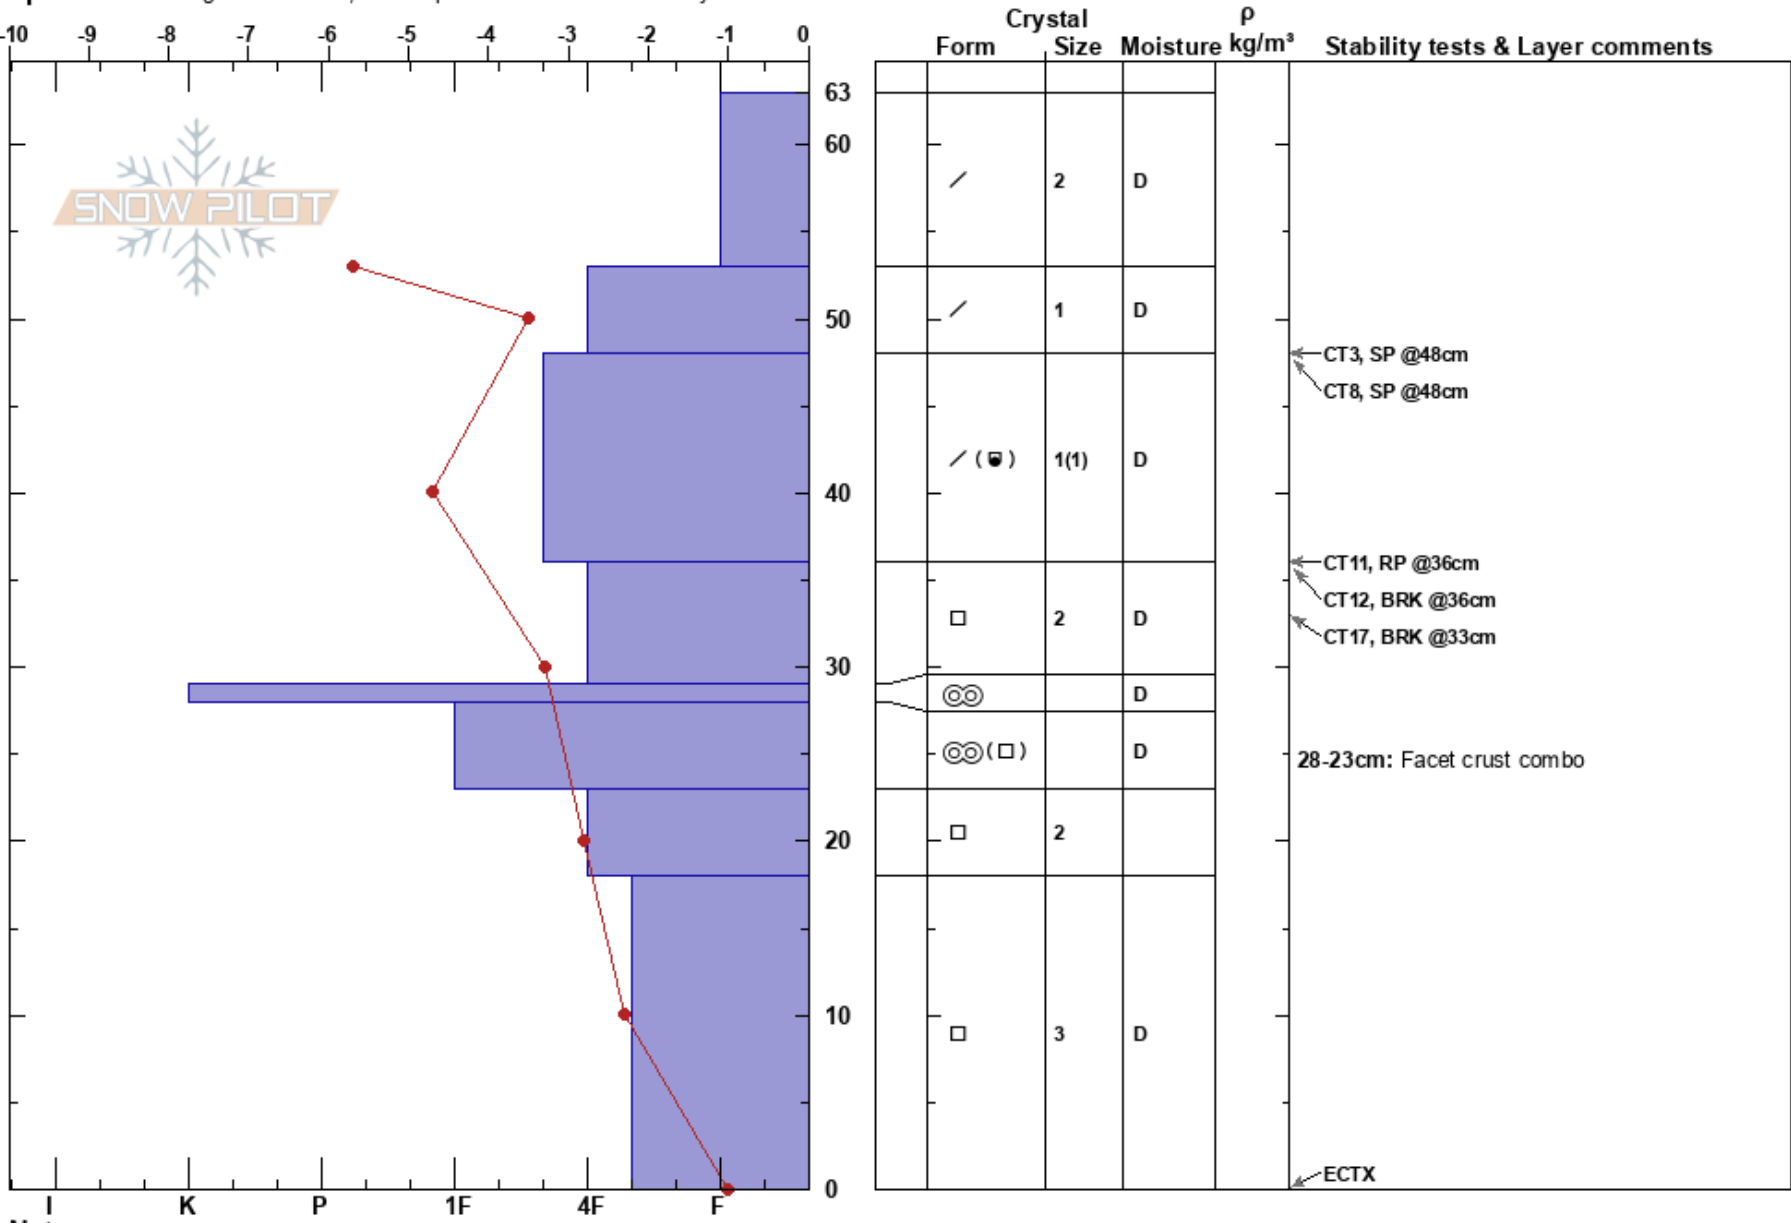

Zone 2 trees
 purcell
 BC
Elevation: 2300 m
Aspect: N
Specifics: Pit dug in a Ski Area; Pit is representative of backcountry

Doug McRobbie
 18/11/2020 - 13:20
Co-ord:
Slope Angle: 30°
Wind Loading:

Stability:
Air Temperature: -3.4°C **PF:**63
Sky Cover: OVC
Precipitation: NO
Wind: Calm

Layer Notes:
 28-23cm: Facet crust combo

Notes: DM and GW
 Opening in glades, smooth ground with some logs and branches on the ground.