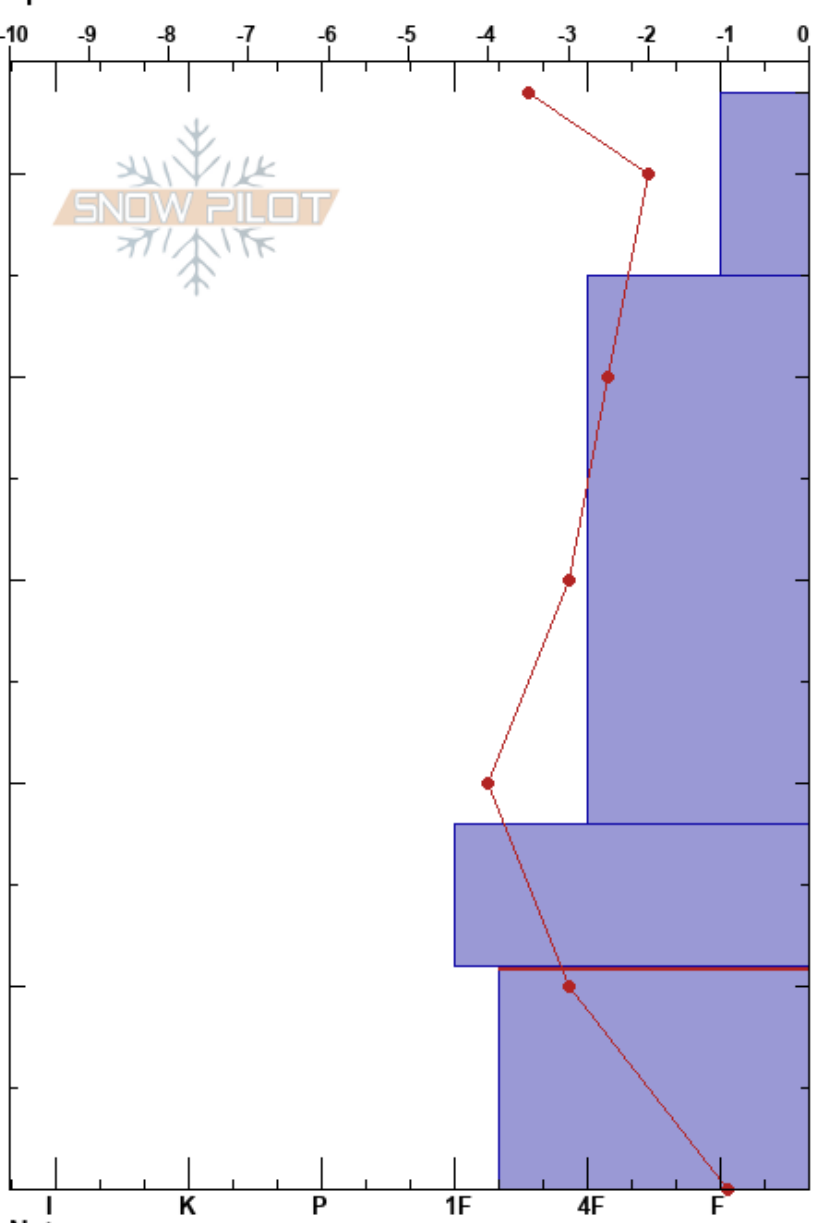

Scottys 20201118
 Teton Range
 WY
 Elevation: 9470 ft
 Aspect: 66°
 Specifics:

Kenny Heidenreich
 11/18/2020 - 2:00pm
 Co-ord:
 Slope Angle: 42°
 Wind Loading: no

Stability:
 Air Temperature: -2.5°C
 Sky Cover: OVC
 Precipitation: S-1
 Wind: SW Moderate
 HS:54
 PF:49
 PS:8
 11-0cm: Problematic layer

Form	Crystal		ρ kg/m ³	Stability tests & Layer comments
	Size	Moisture		
+ (/)	1-2			
/	1			
/ (□)	1			
□	1-2			← ECTN12 @11cm

Notes: Winds were WSW.