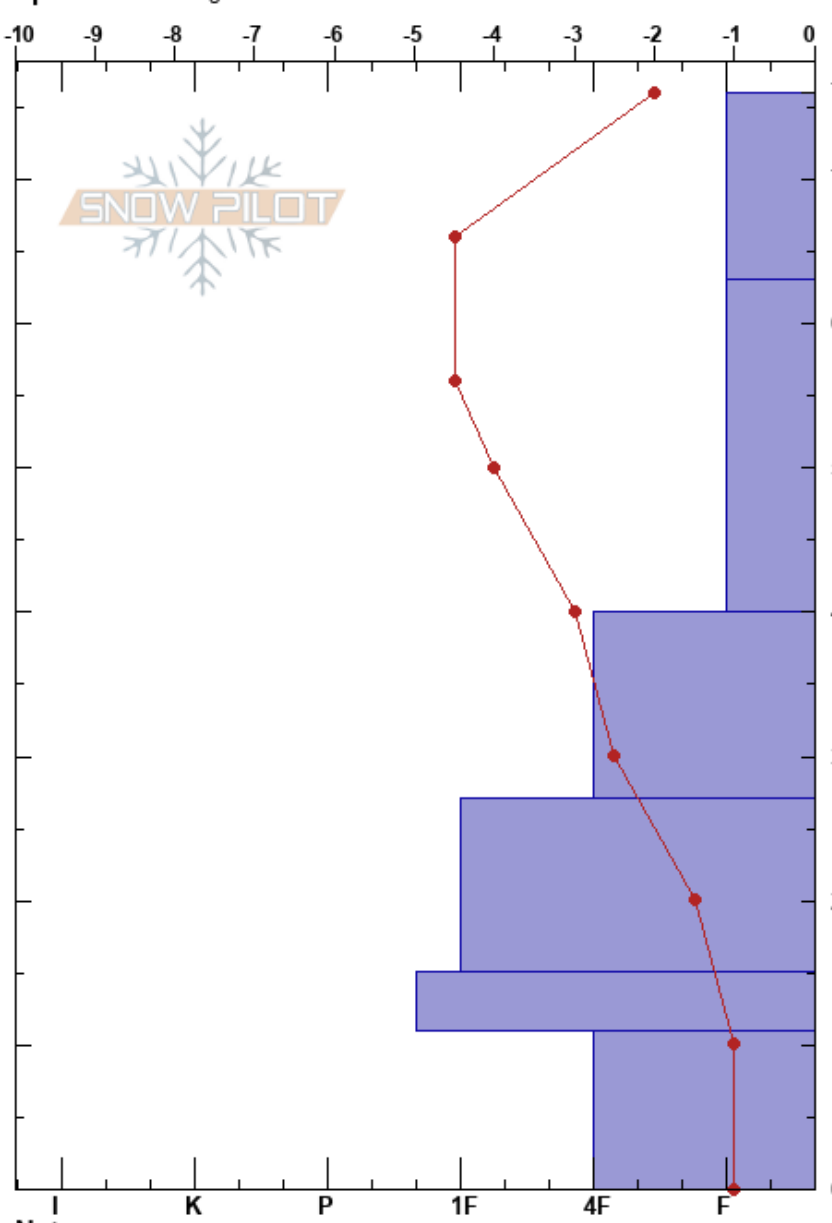

good medicine 20201116 Fred Most
 Teton Range 11/16/2020 - 11:35am
 WY
 Elevation: 9400 ft
 Aspect: 311°
 Specifics: Pit dug in a Ski Area

Stability: HS:76
 Air Temperature: -2°C
 Sky Cover: OVC
 Precipitation: S-1
 Wind: SW Calm

Depth (cm)	Crystal		Moisture	ρ kg/m ³	Stability tests & Layer comments
	Form	Size			
76					
70	/ (Δ)	0.5-1 (1)			← ECTN3 @69cm
60					← ECTN8 @63cm
50	/	0.5-1			← ECTN12 @51cm
40	/	0.5-1			
30	/	0.5			
20	/	0.5			
10	⊙				
0	⊖	1-2.5			