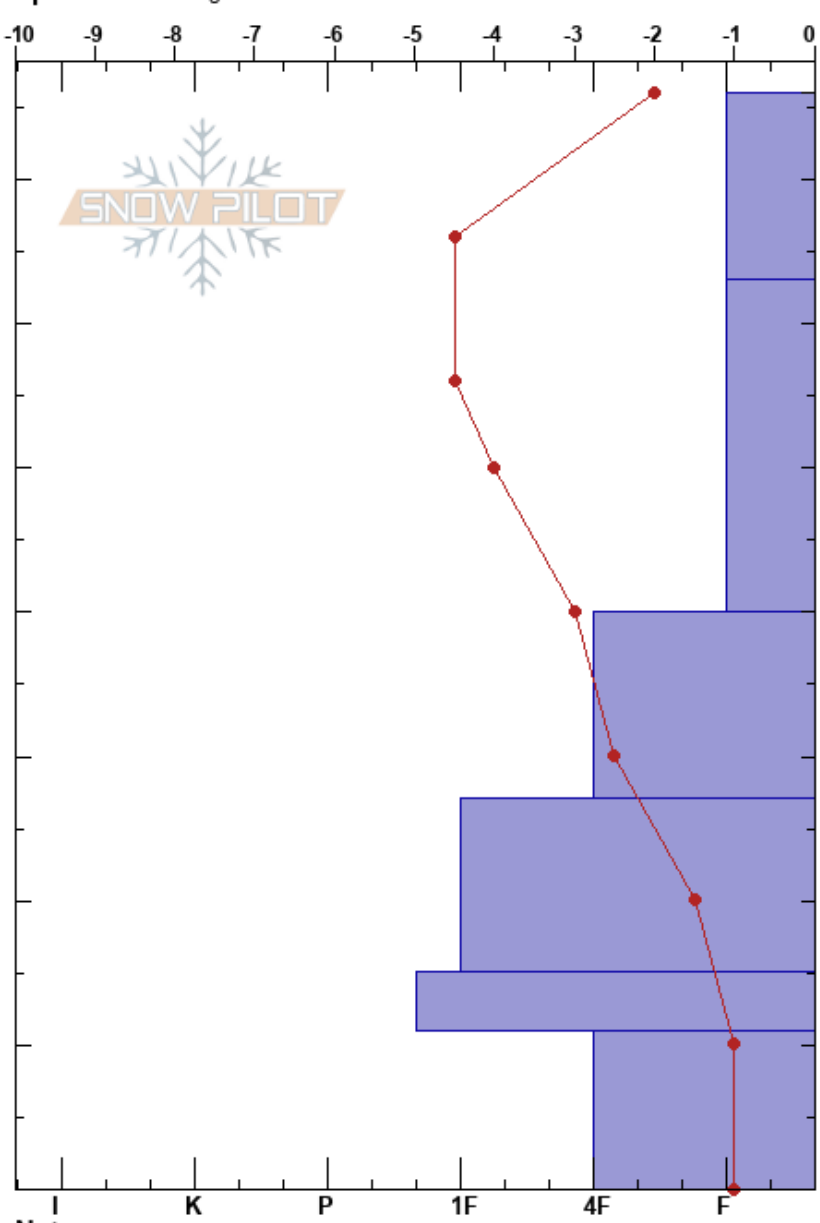

good medicine 20201116 Fred Most
 Teton Range 11/16/2020 - 11:35am
 WY
 Elevation: 9400 ft
 Aspect: 311°
 Specifics: Pit dug in a Ski Area

Stability: HS:76
 Air Temperature: -2°C
 Sky Cover: OVC
 Precipitation: S-1
 Wind: SW Calm

Depth (cm)	Crystal		Moisture	ρ kg/m ³	Stability tests & Layer comments
	Form	Size			
76					
70	/ (Δ)	0.5-1 (1)			← ECTN3 @69cm
60					← ECTN8 @63cm
50	/	0.5-1			← ECTN12 @51cm
40	/	0.5-1			
30	/	0.5			
20	/	0.5			
10	⊙				
0	⊖	1-2.5			