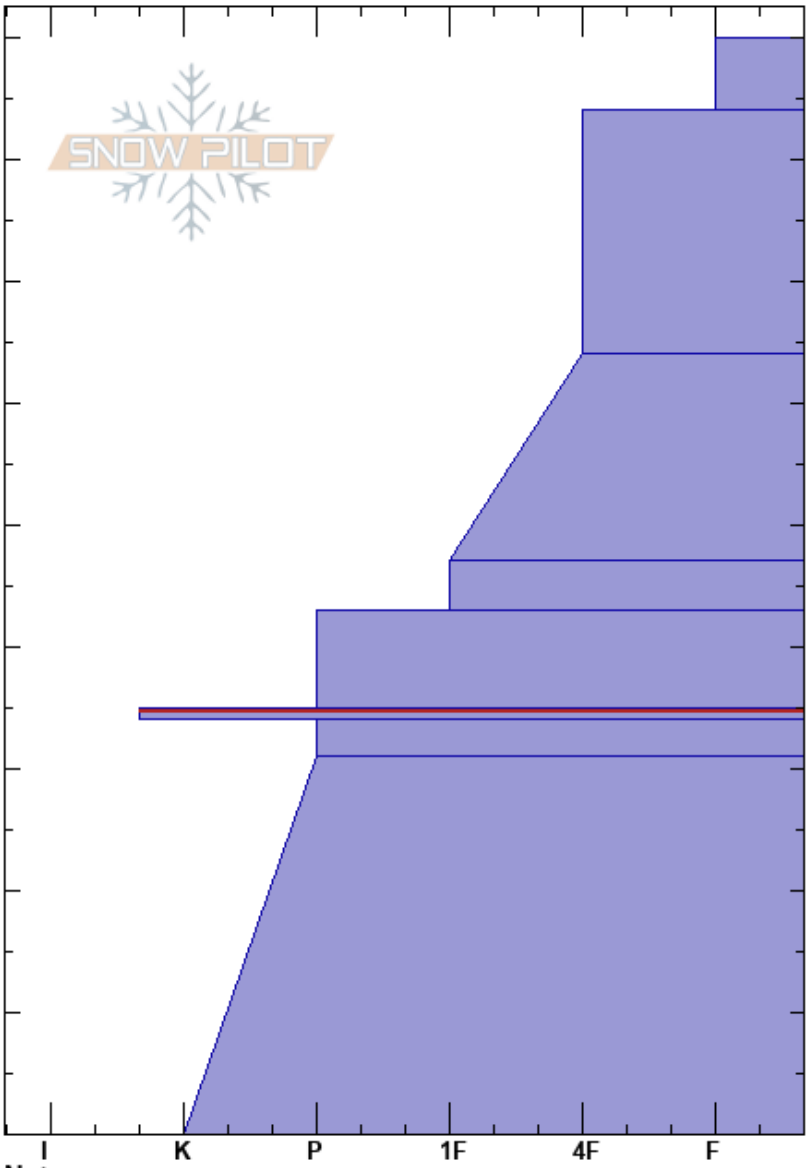

Hellroaring Peak (N)
 Whitefish
 MT
 Elevation: 6653 ft
 Aspect: 350°
 Specifics:

Jackson George
 11/16/2020 - 1:30pm
 Co-ord: 11U 694887W 5376512N
 Slope Angle:
 Wind Loading:

Stability: Good
 Air Temperature: -1°C
 Sky Cover: X
 Precipitation: S1
 Wind: Calm

HS:90
 Layer Notes:
 35-34cm: Problematic layer

Crystal Form	Crystal Size	Moisture	ρ kg/m ³	Stability tests & Layer comments
+ (V)	0.5			
/	0.5			
•	1			← ECTN22 @64cm
•	1-2			
⊕	2-3			
■				
⊖	3-5			
□	3-5			