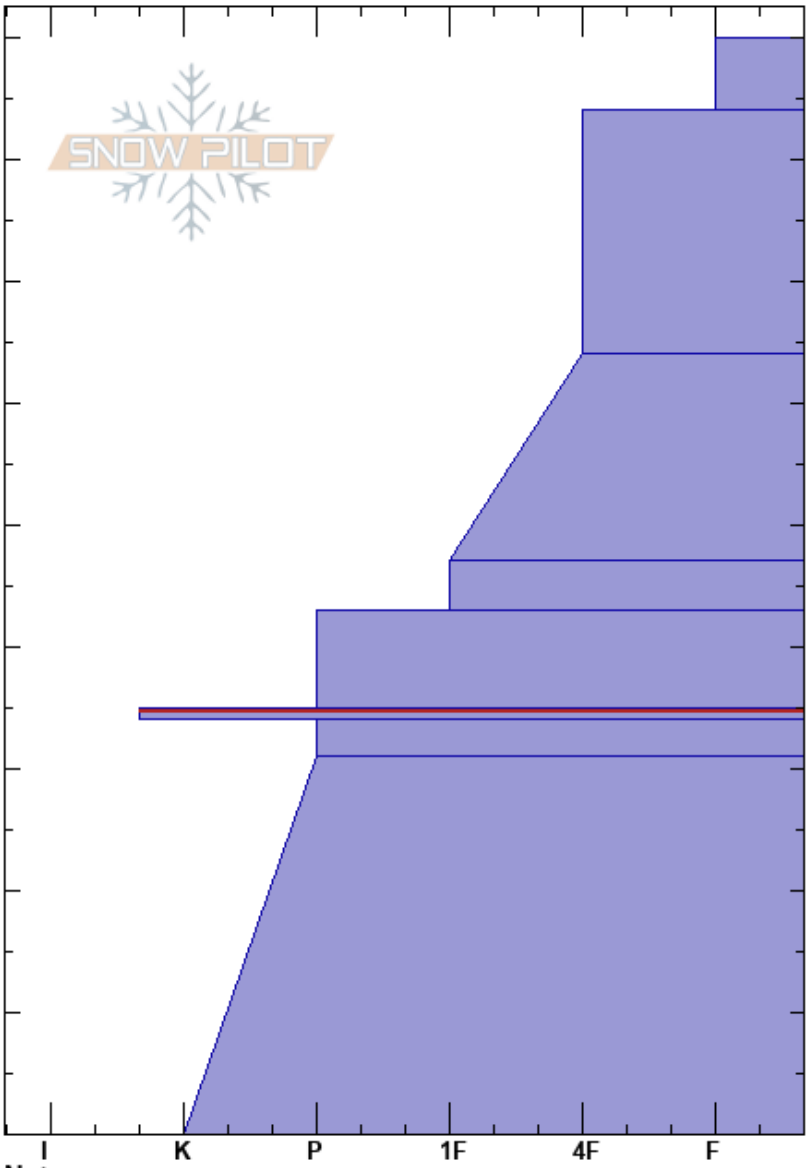

Hellroaring Peak (N)  
 Whitefish  
 MT  
 Elevation: 6653 ft  
 Aspect: 350°  
 Specifics:

Jackson George  
 11/16/2020 - 1:30pm  
 Co-ord: 11U 694887W 5376512N  
 Slope Angle:  
 Wind Loading:

Stability: Good  
 Air Temperature: -1°C  
 Sky Cover: X  
 Precipitation: S1  
 Wind: Calm

HS:90  
 Layer Notes:  
 35-34cm: Problematic layer

Crystal Form	Crystal Size	Moisture	$\rho$ kg/m <sup>3</sup>	Stability tests & Layer comments
+ (V)	0.5			
/	0.5			
•	1			← ECTN22 @64cm
•	1-2			
⊕	2-3			
■				
⊖	3-5			
□	3-5			