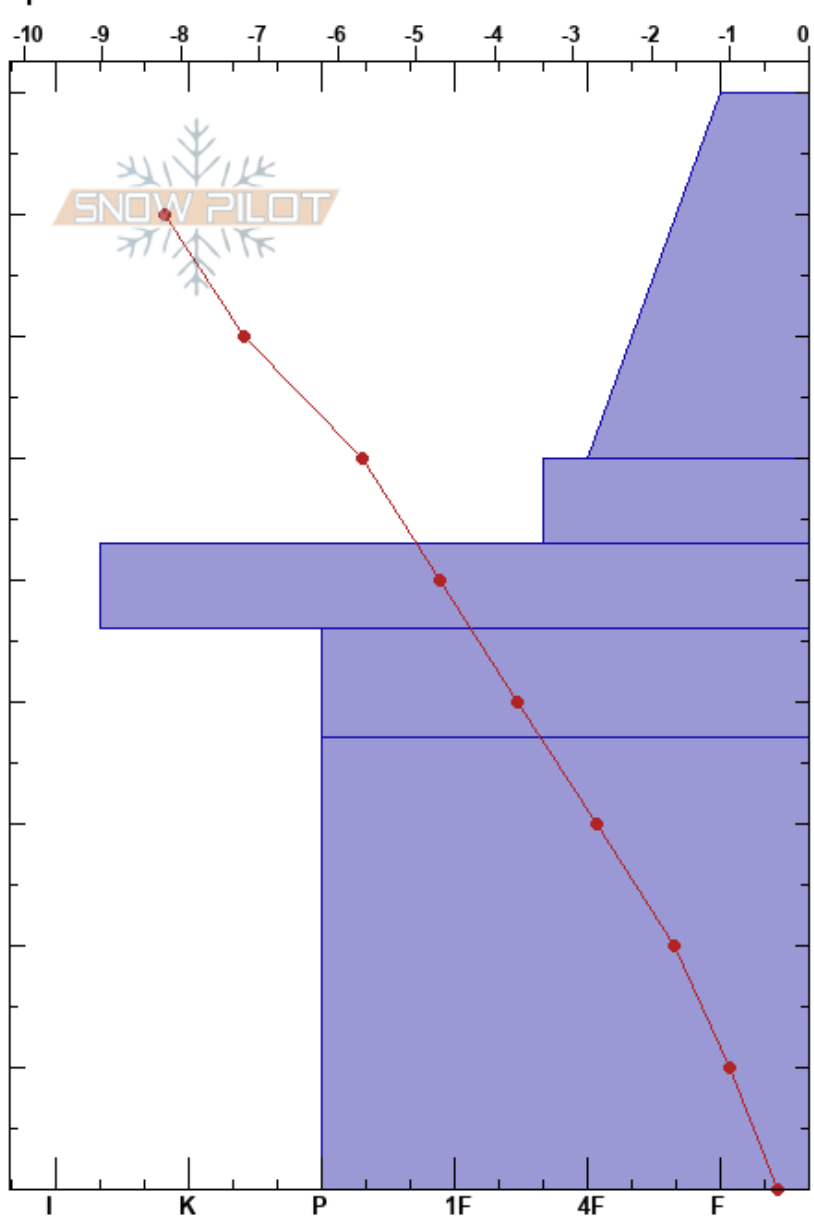

Sunshine Meadows Banff Visitor Safety
 Banff, Yoho and Kootenay 16/11/2020 - 13:00
 AB
Elevation: 2300 m
Aspect: E
Specifics:

Co-ord:
Slope Angle: 20°
Wind Loading:

Stability:
Air Temperature: -7°C
Sky Cover: SCT
Precipitation:
Wind: Calm

HS:90
Layer Notes:
 53-46cm: Three layer laminated crust
 53-46cm: Problematic layer

Form	Crystal		ρ kg/m ³	Stability tests & Layer comments
	Size	Moisture		
+r	2			
/ (●)	0.5(0.5)			←CT11, SP @73cm
⊖	1			←CT12, SP @60cm
=				←CT22, SP @50cm Shear in middle 53-46cm: Three layer laminated crust
⊖	1			
		1-2		