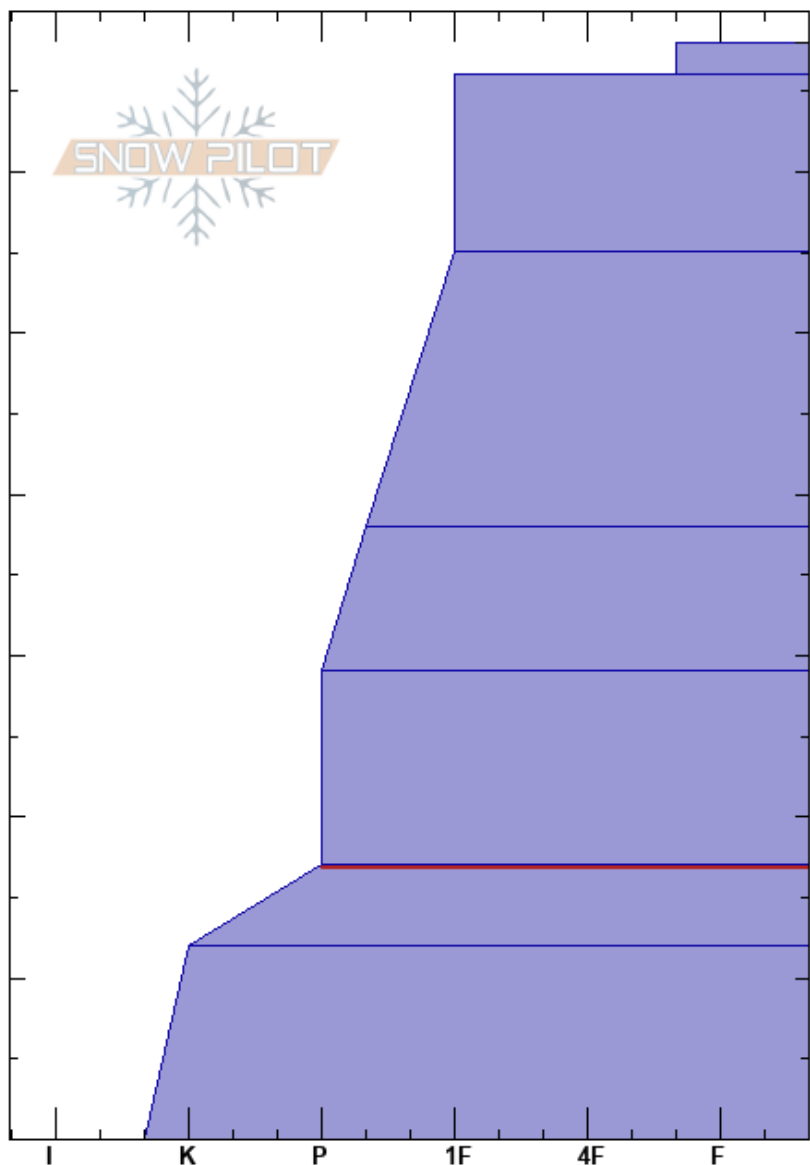

Hellroaring Peak (S)
 Whitefish
 MT
 Elevation: 6634 ft
 Aspect: 160°
 Specifics: We skied slope

Jackson George
 11/16/2020 - 12:20pm
 Co-ord: 11U 694931W 5376467N
 Slope Angle:
 Wind Loading:

Stability: Good HS:68
 Air Temperature: -1°C
 Sky Cover: X
 Precipitation: NO
 Wind: Calm
 Layer Notes:
 17-12cm: Problematic layer

Crystal Form	Crystal Size	Moisture	ρ kg/m ³	Stability tests & Layer comments
+ (V)	0.5			
/	0.5			
•	0.5			
•	0.5-1			← ECTN23 @38cm
•	0.5-1			
⊗	1-2			
□	3-5			

Notes: