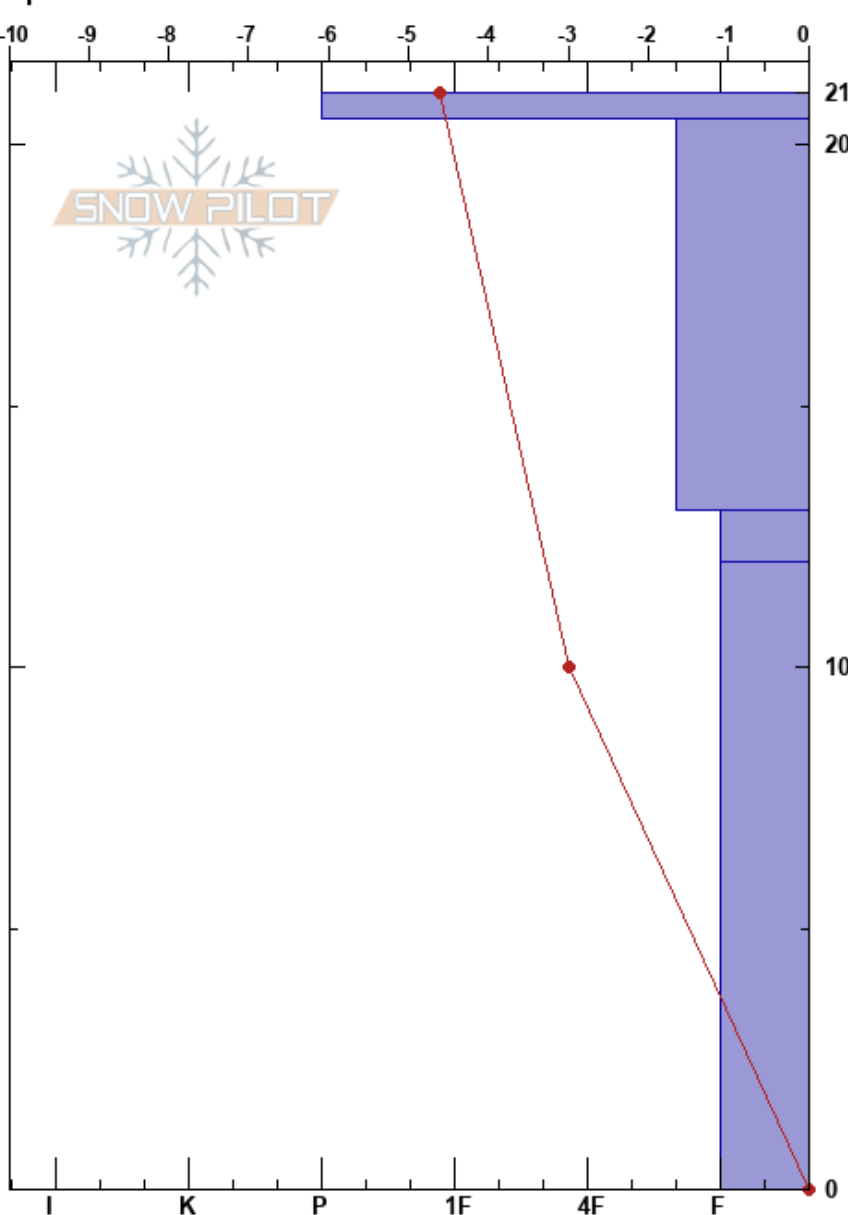

Relay Peak
 Mount Rose
 NV
 Elevation: 9302 ft
 Aspect: 42°
 Specifics:

Steve Reynaud
 11/16/2020 - 11:45am
 Co-ord: 39.31479N, -119.93409W
 Slope Angle: 31°
 Wind Loading: no

Stability: Good HS:21
 Air Temperature: 9°C PF:21
 Sky Cover: FEW 13-12cm: Chains
 Precipitation: NO 13-12cm:Problematic layer
 Wind: SW Light Breeze

Form	Crystal		ρ kg/m ³	Stability tests & Layer comments
	Size	Moisture		
☉☉				
/	0.5	M		
□	1-4	M		
□	0.5-1	M		

13-12cm: Chains
 CT9, SC @12cm
 CT6, SC @12cm
 ECTN11 @12cm
 PST30/100 (Arr) @12cm

Notes: