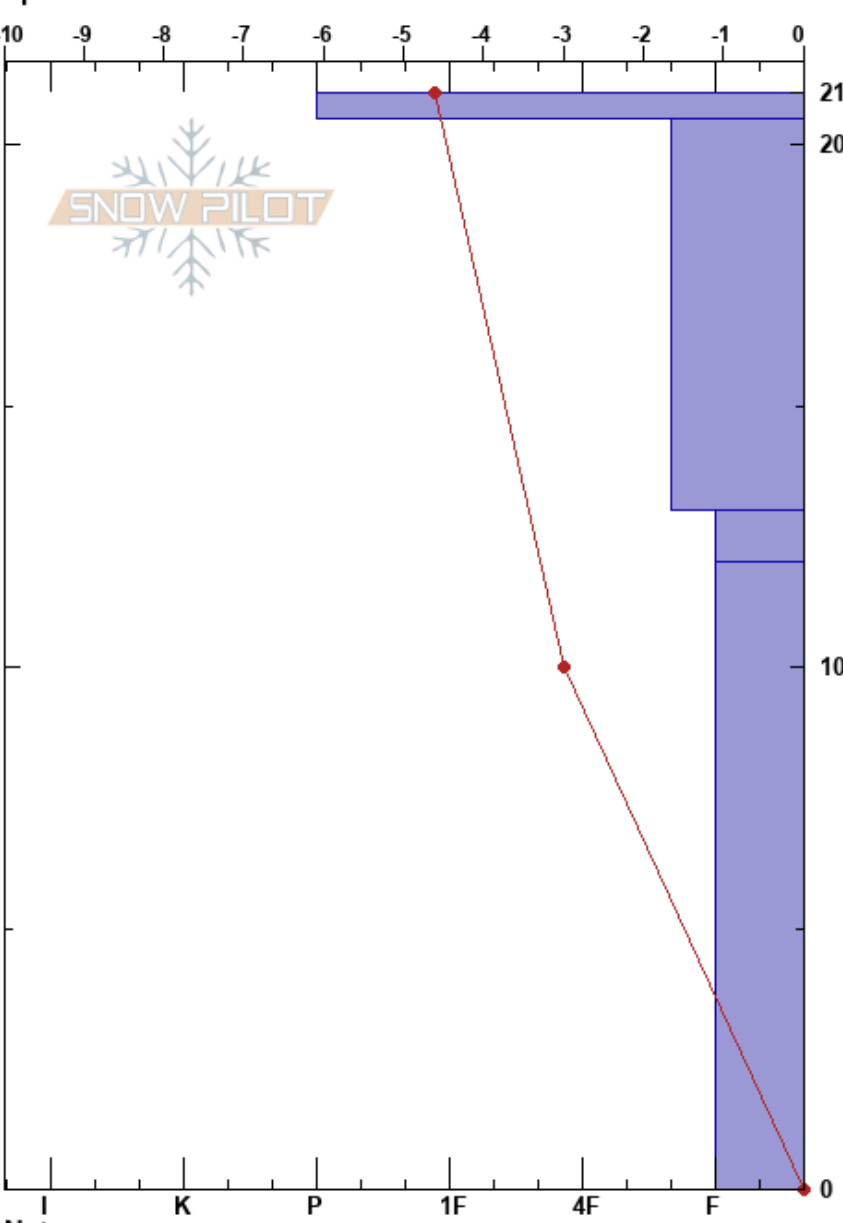

Relay Peak
 Mount Rose
 NV
 Elevation: 9302 ft
 Aspect: 42°
 Specifics:

Steve Reynaud
 11/16/2020 - 11:45am
 Co-ord: 39.31479N, -119.93409W
 Slope Angle: 31°
 Wind Loading: no

Stability: Good
 Air Temperature: 9°C
 Sky Cover: FEW
 Precipitation: NO
 Wind: SW Light Breeze

HS:21
 PF:21
 13-12cm: Chains
 13-12cm: Problematic layer

Form	Crystal		ρ kg/m ³	Stability tests & Layer comments
	Size	Moisture		
☉☉				
/	0.5	M		
□	1-4	M		
□	0.5-1	M		

13-12cm: Chains
 CT9, SC @12cm
 CT6, SC @12cm
 ECTN11 @12cm
 PST30/100 (Arr) @12cm