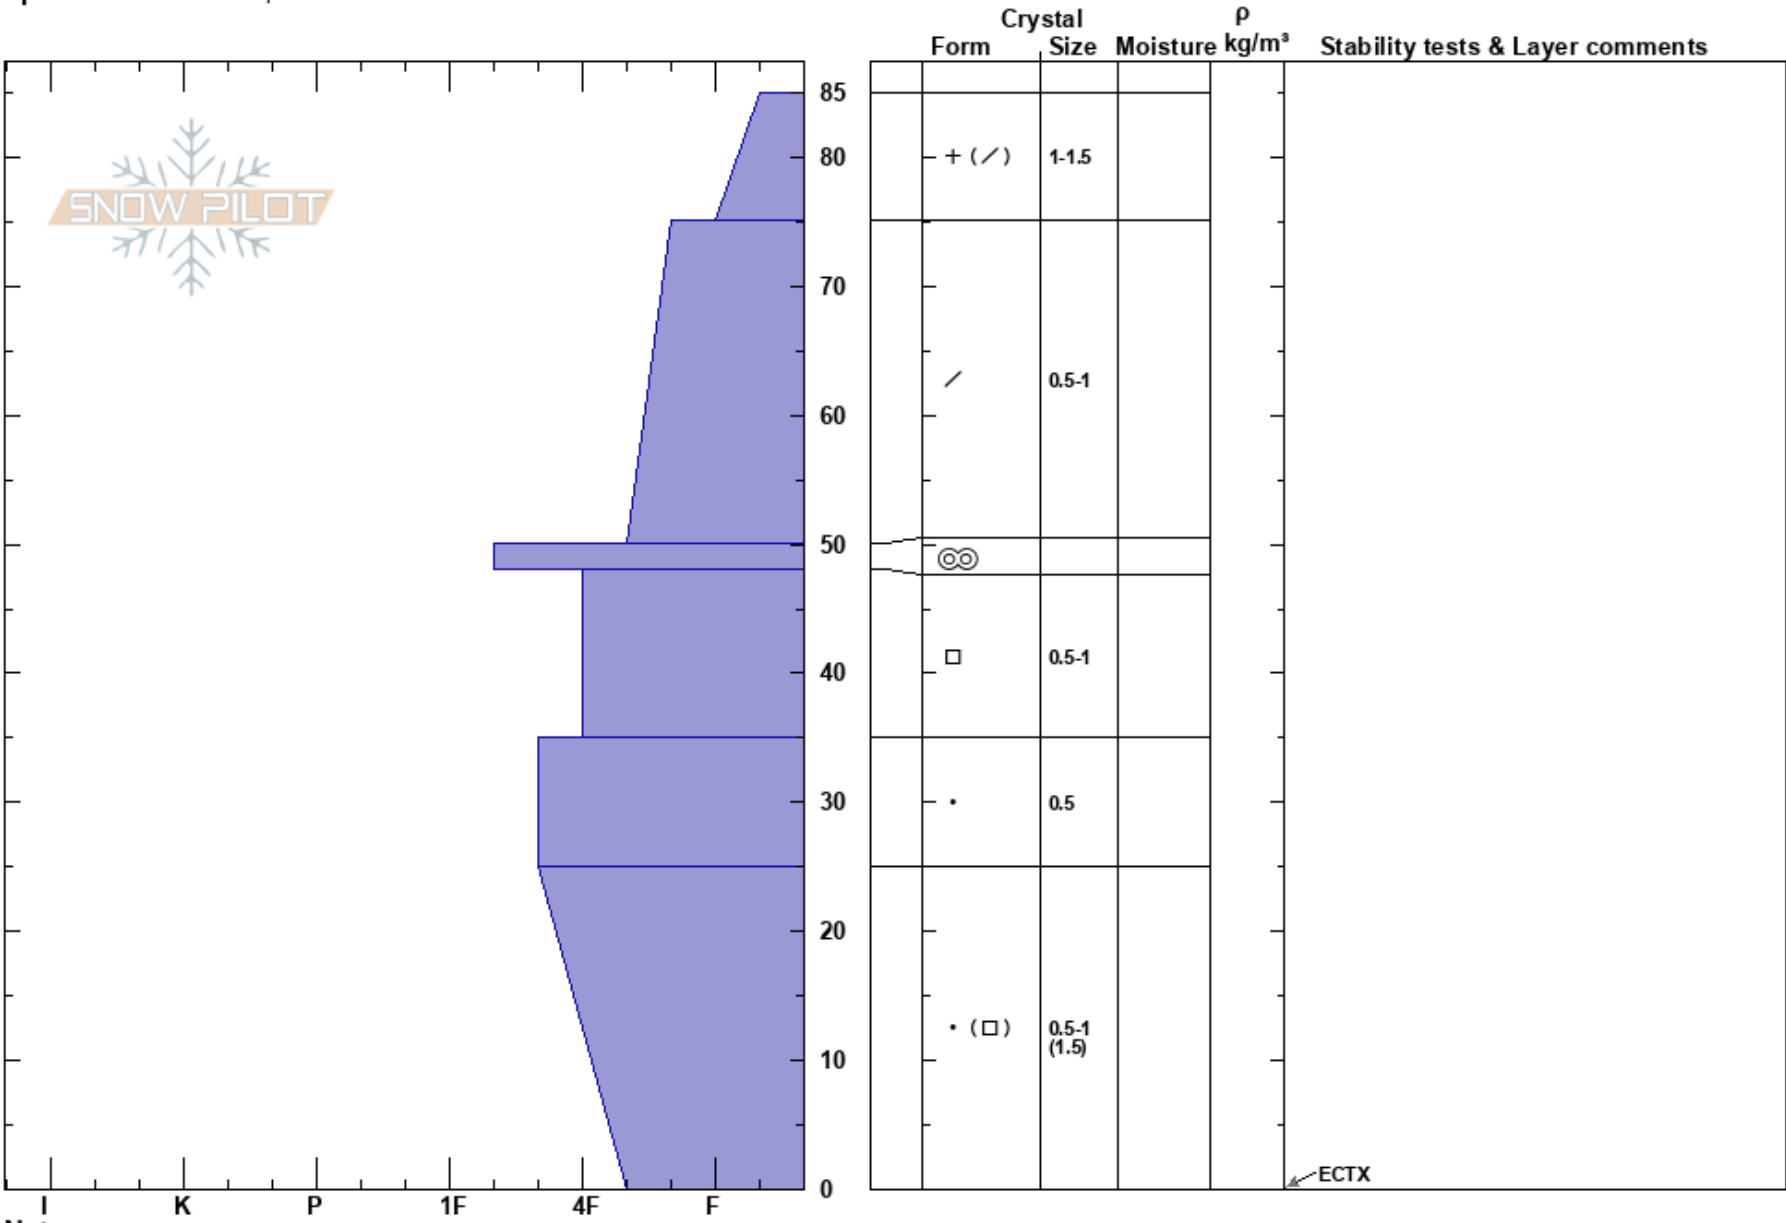

Woody Ridge
 Cooke City
 MT
 Elevation: 8800 ft
 Aspect: W
 Specifics: We skied slope

James Lesser
 11/15/2020 - 10:00am
 Co-ord: 44.99100N, -109.93040E
 Slope Angle: 25°
 Wind Loading: no

Stability: Good
 Air Temperature: 26.6°F
 Sky Cover: OVC
 Precipitation: NO
 Wind: SW Light Breeze

HS:85
 PF:20
 PS:10
 Layer Notes:

Notes: Some scouring evident but mostly protected location.