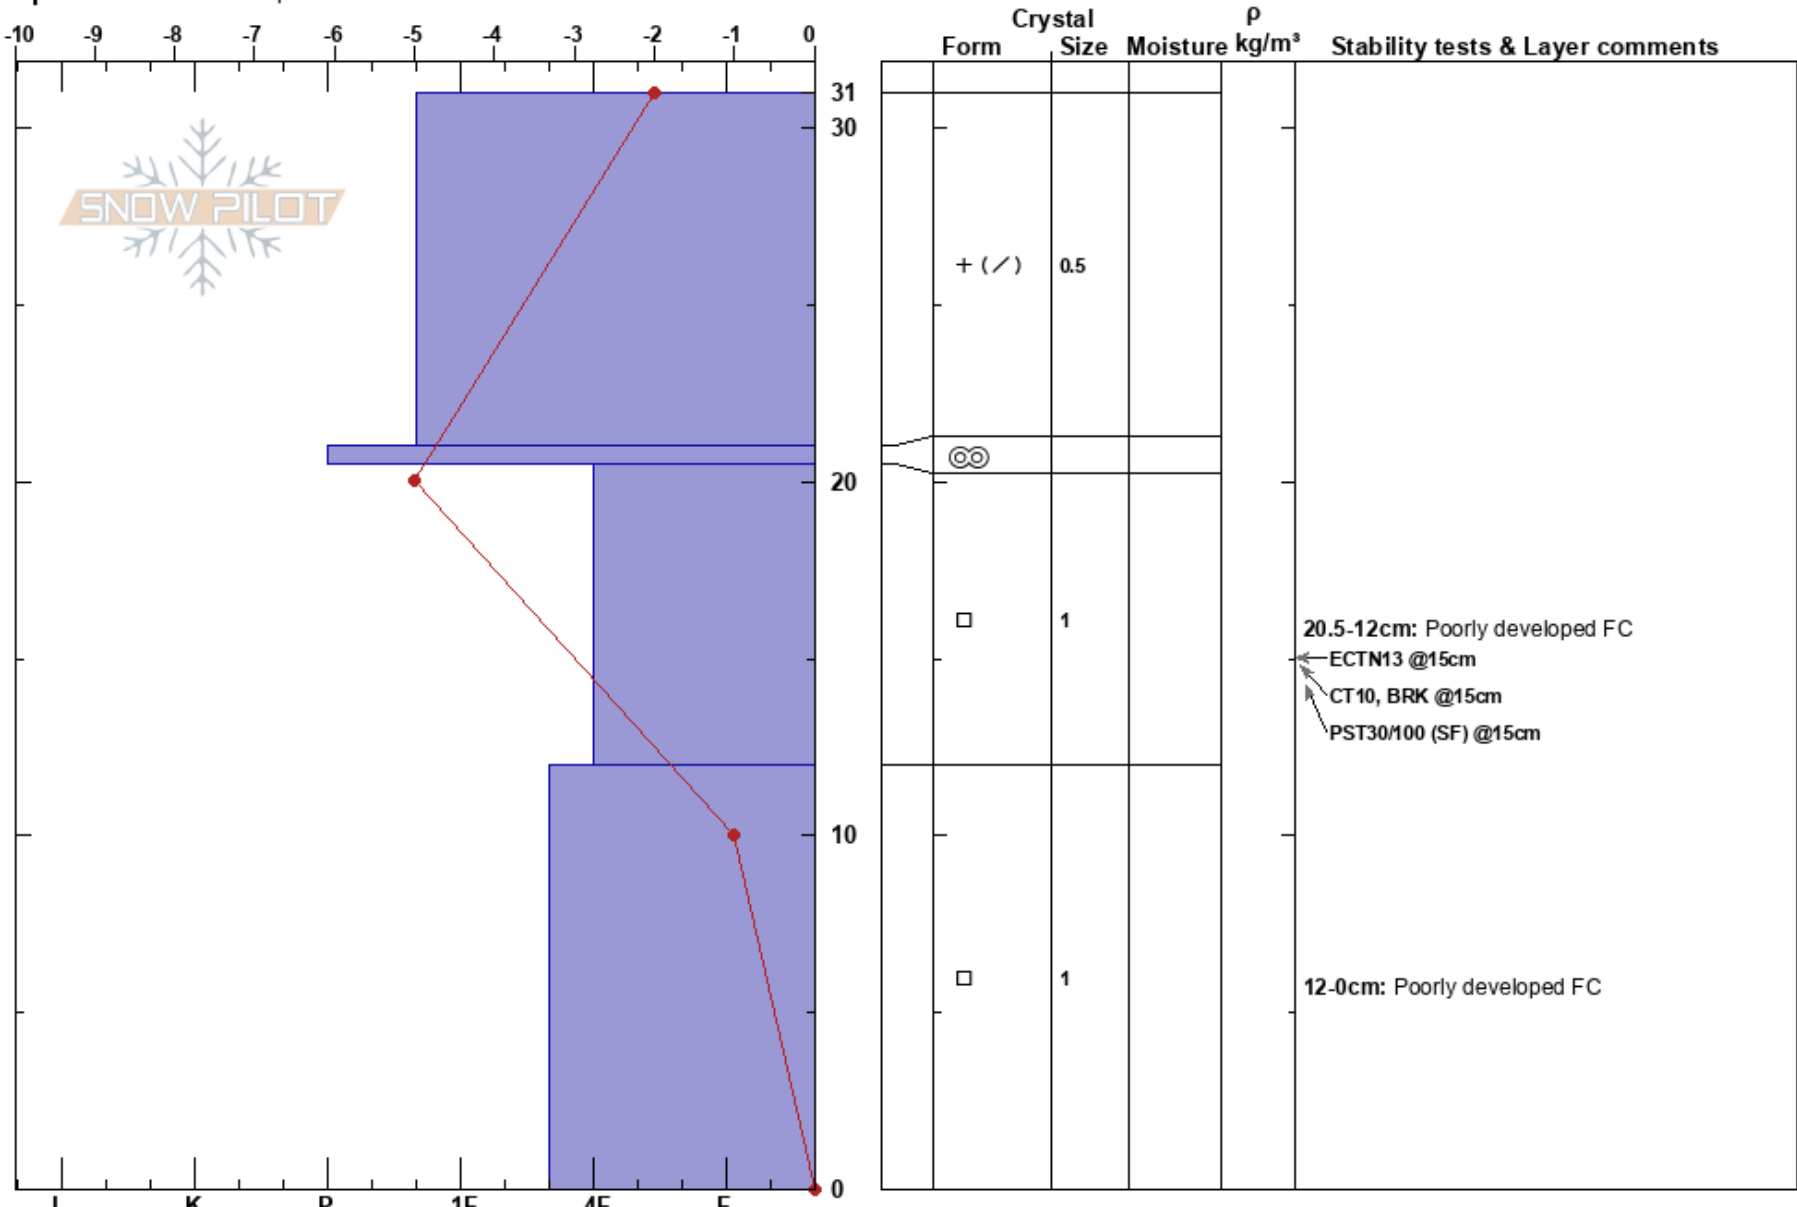

Becker Ridge S side
 Central Sierra
 CA
 Elevation: 7793 ft
 Aspect: 164°
 Specifics: We skied slope

Brandon Schwartz
 11/14/2020 - 10:45am
 Co-ord: 38.83110N, -120.04576W
 Slope Angle: 10°
 Wind Loading: no

Stability: Good
 Air Temperature: 3°C
 Sky Cover: CLR
 Precipitation: NO
 Wind: Calm

HS:31
 PF:25
 PS: 4
 Layer Notes:
 20.5-12cm: Poorly developed FC
 20.5-12cm: Problematic layer
 12-0cm: Poorly developed FC

Notes: Pit dug in large open area below treeline with near full shade due to seasonally low sun angle.