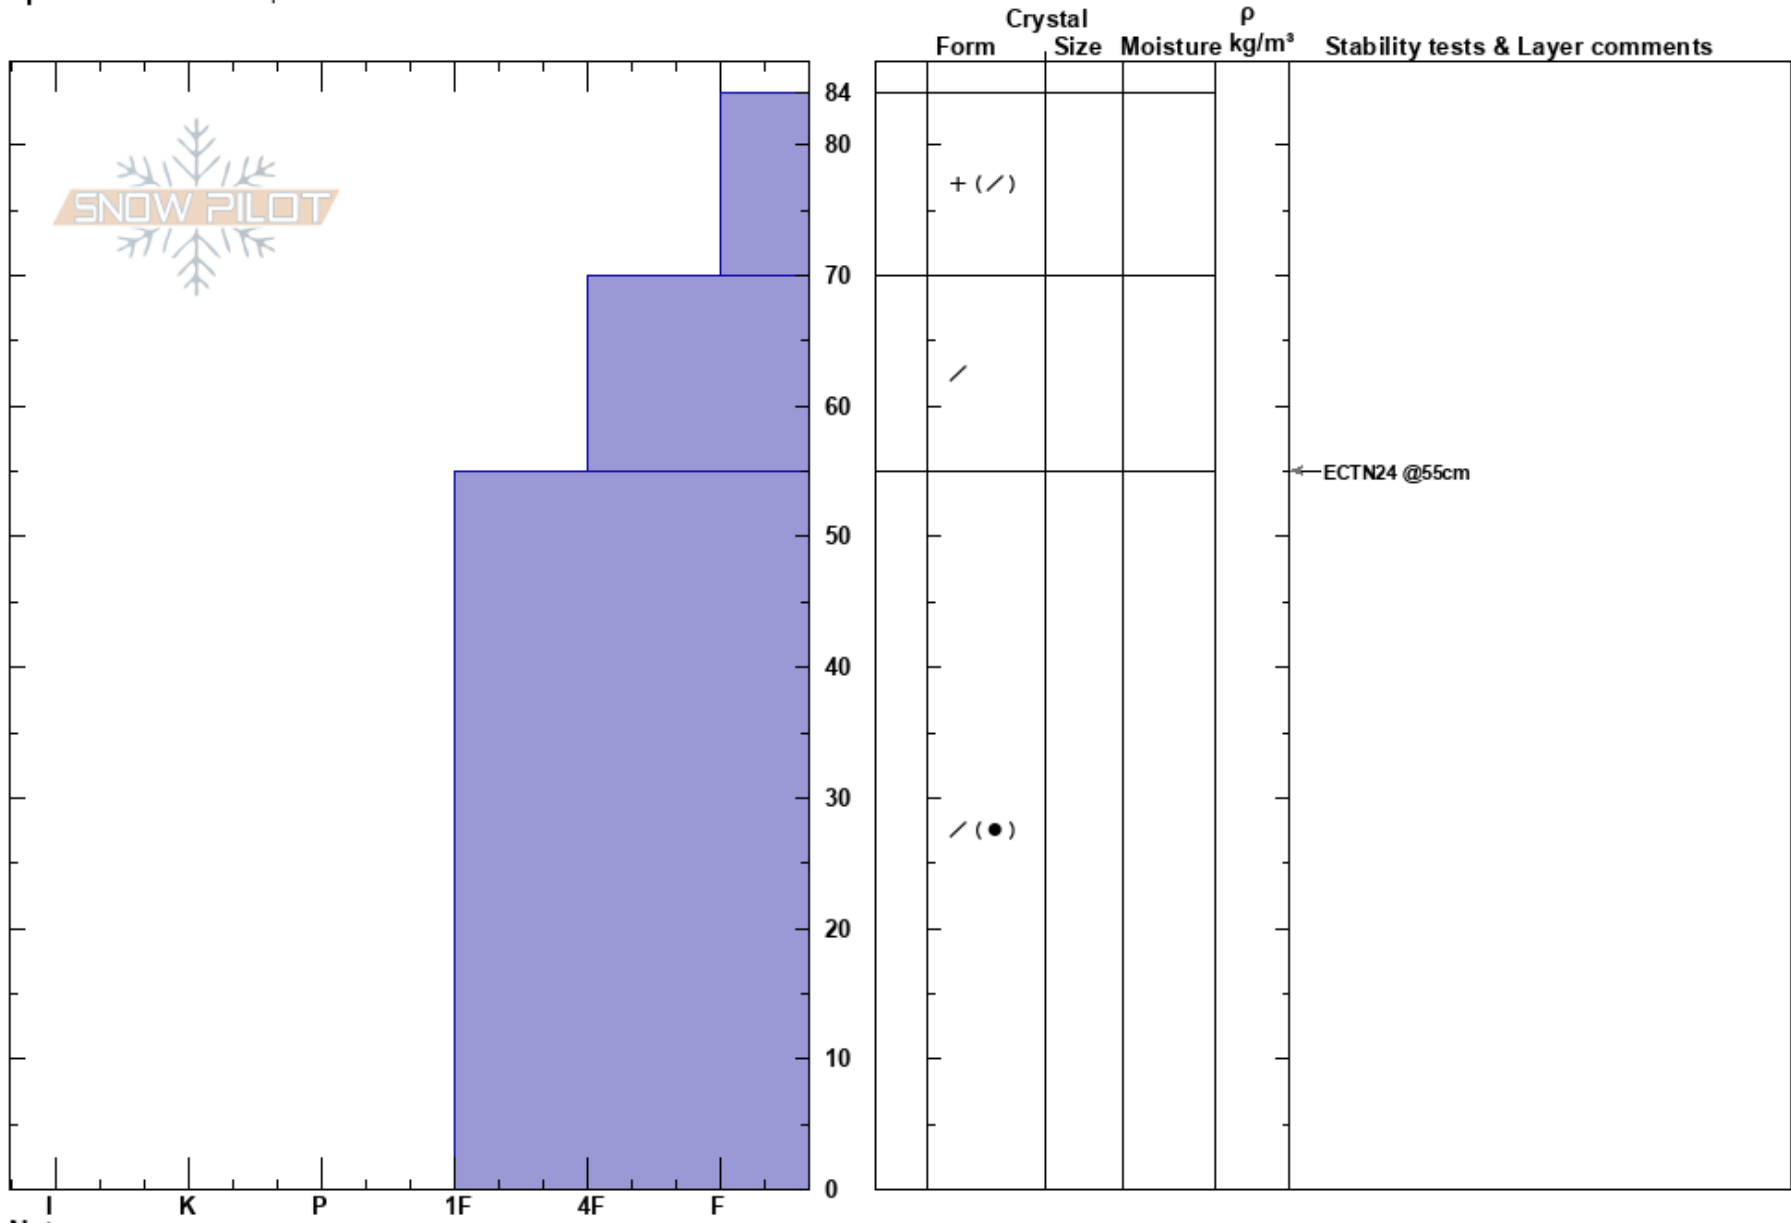

Riley Boy
 San Juan Range
 CO
Elevation: 11748 ft
Aspect: 90°
Specifics: We skied slope

Jeff Davis
 11/11/2020 - 11:00am
Co-ord: 37.86130N, -107.73857W
Slope Angle: 30°
Wind Loading: yes

Stability: Very Good **HS:**84 **Layer Notes:**
Air Temperature:
Sky Cover:
Precipitation:
Wind: SW Moderate

Notes: The wind was moving snow, but slopes didn't seem to be loading.