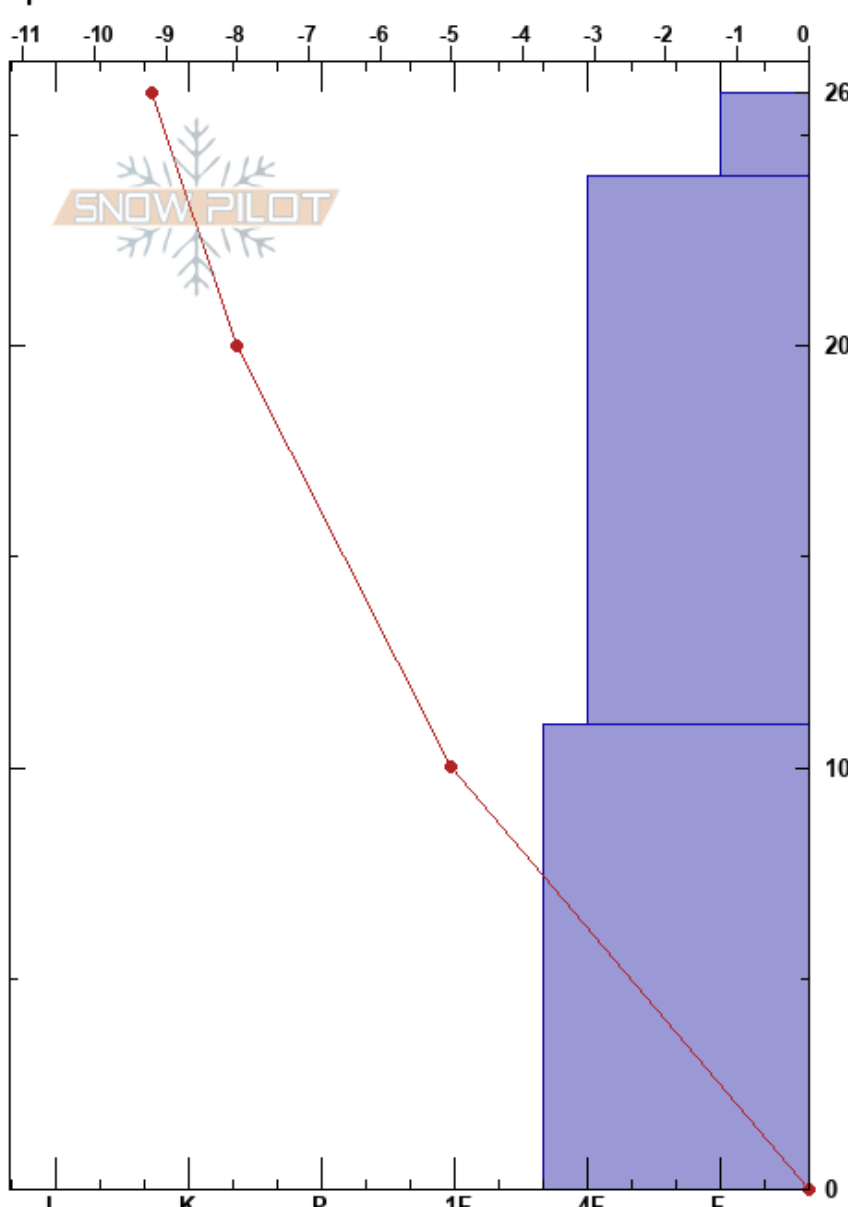

Wildflower Ridge
 Central Sierra
 CA
 Elevation: 7790 ft
 Aspect: 40°
 Specifics:

Brandon Schwartz
 11/09/2020 - 11:50am
 Co-ord: 39.30742N, -120.31859W
 Slope Angle: 30°
 Wind Loading: previous

Stability: Good
 Air Temperature: -1°C
 Sky Cover: CLR
 Precipitation: NO
 Wind: W Light Breeze

HS:26
 PF:20
 Layer Notes:

Form	Crystal Size	Moisture	ρ kg/m ³	Stability tests & Layer comments
∨	8			
/	0.5			
/ (⊘)	0.5(5)			←CT7, RP @17cm On graupel.
/ (□)	0.5(1)			

Notes: Start of season snowpit. New snowpack less than 36 hrs old. Very strong snow temp gradient but only minor signs of facet development thus far.