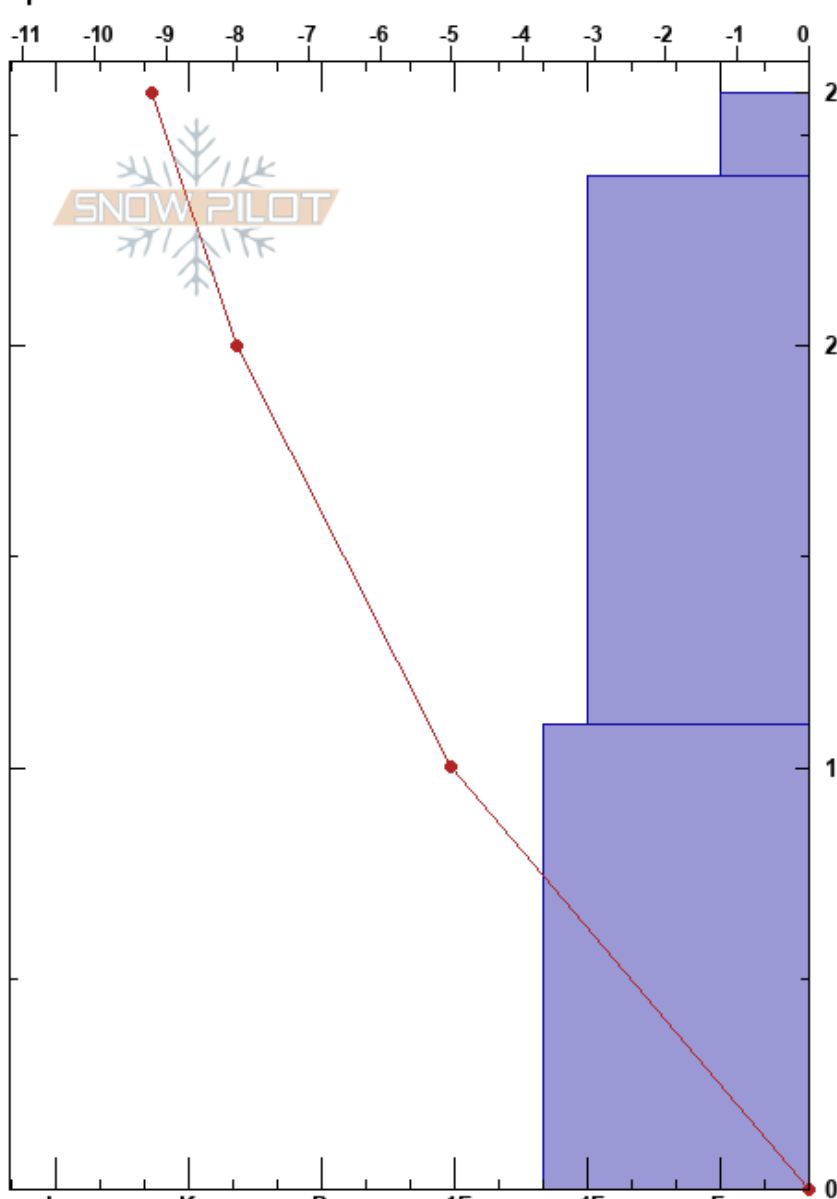

Wildflower Ridge
 Central Sierra
 CA
 Elevation: 7790 ft
 Aspect: 40°
 Specifics:

Brandon Schwartz
 11/09/2020 - 11:50am
 Co-ord: 39.30742N, -120.31859W
 Slope Angle: 30°
 Wind Loading: previous

Stability: Good
 Air Temperature: -1°C
 Sky Cover: CLR
 Precipitation: NO
 Wind: W Light Breeze

Layer Notes:

Form	Crystal Size	Moisture	ρ kg/m ³	Stability tests & Layer comments
∨	8			
/	0.5			
/ (⊘)	0.5(5)			←CT7, RP @17cm On graupel.
/ (□)	0.5(1)			

Notes: Start of season snowpit. New snowpack less than 36 hrs old. Very strong snow temp gradient but only minor signs of facet development thus far.