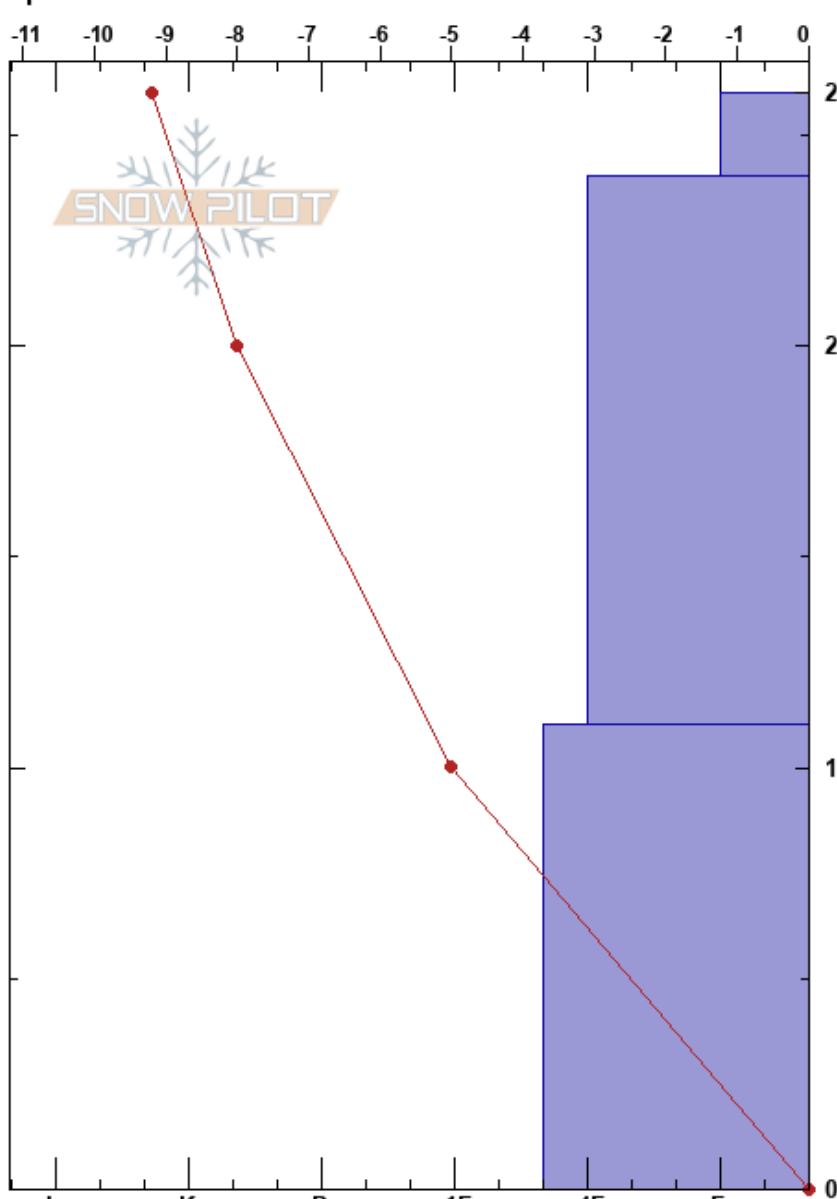

Wildflower Ridge
 Central Sierra
 CA
 Elevation: 7790 ft
 Aspect: 40°
 Specifics:

Brandon Schwartz
 11/09/2020 - 11:50am
 Co-ord: 39.30742N, -120.31859W
 Slope Angle: 30°
 Wind Loading: previous

Stability: Good HS:26
 Air Temperature: -1°C PF:20
 Sky Cover: CLR
 Precipitation: NO
 Wind: W Light Breeze

Layer Notes:

Form	Crystal Size	Moisture	ρ kg/m ³	Stability tests & Layer comments
∨	8			
/	0.5			
/ (⊘)	0.5(5)			←CT7, RP @17cm On graupel.
/ (□)	0.5(1)			

Notes: Start of season snowpit. New snowpack less than 36 hrs old. Very strong snow temp gradient but only minor signs of facet development thus far.