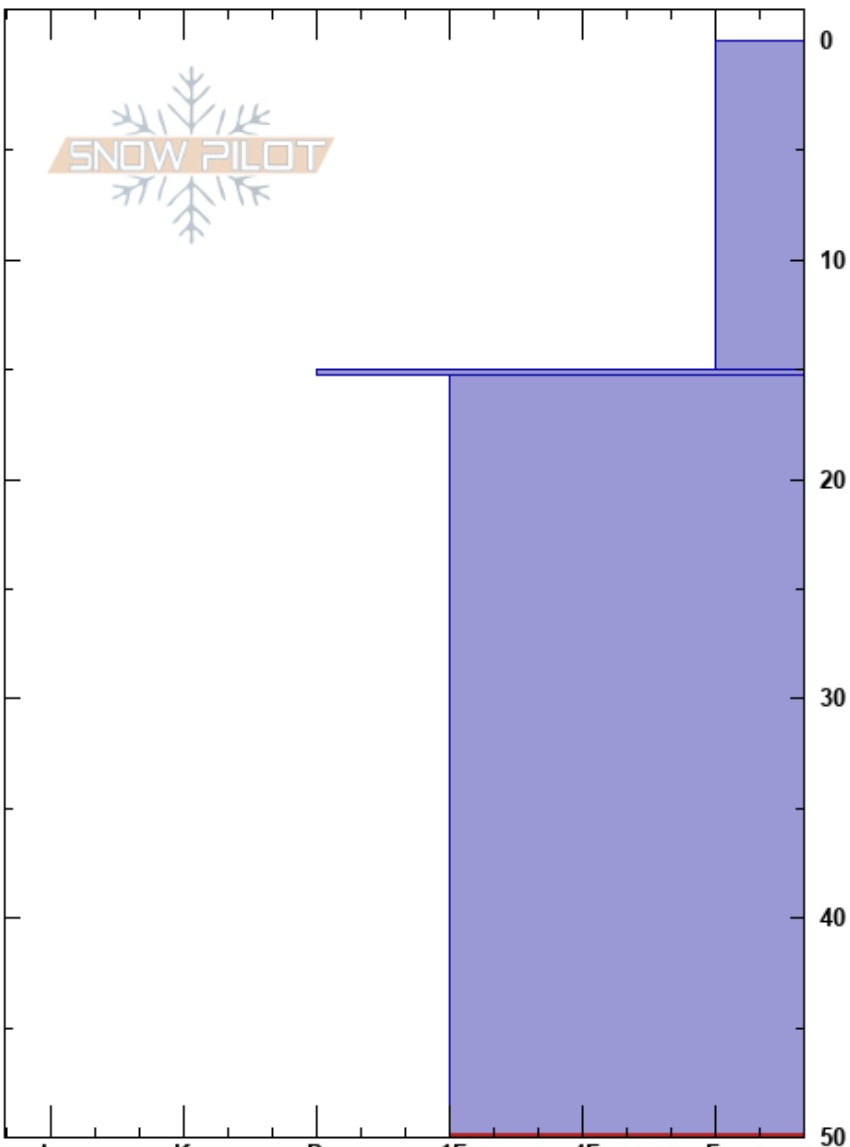

Mt Brown
 Southern Glacier Nationa
 MT
 Elevation: 7494 ft
 Aspect: NW
 Specifics:

Jeremiah Primmer
 11/08/2020 - 12:00pm
 Co-ord:
 Slope Angle: 15°
 Wind Loading: yes

Stability:
 Air Temperature:
 Sky Cover: OVC
 Precipitation: S1
 Wind: Moderate

HS:50
 Layer Notes:
 15.3-50cm: Problematic layer

Crystal Form	Crystal Size	Moisture	ρ kg/m ³	Stability tests & Layer comments
+	0.1			
⊙				
○	0.3-0.5	M-W		

Notes: