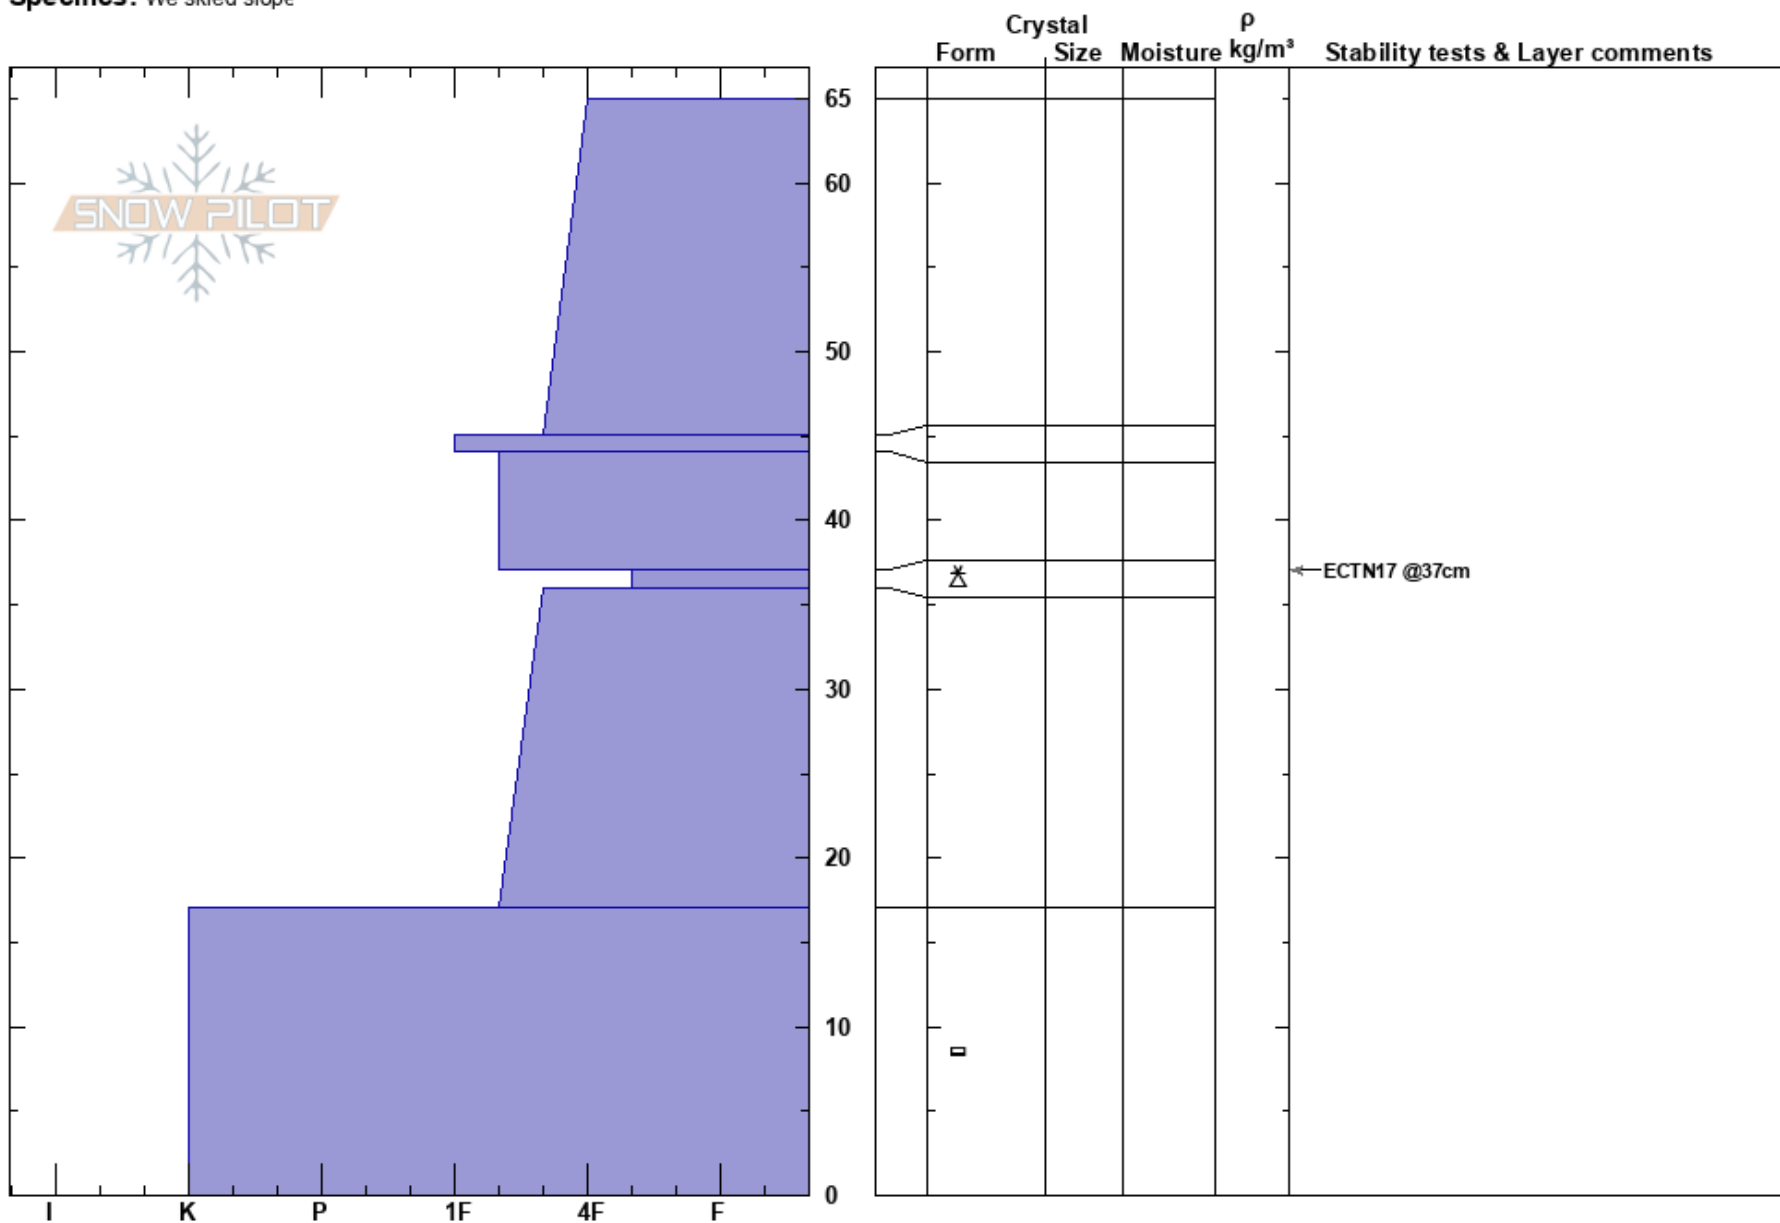

lower N Barronette  
Beartooths  
MT  
Elevation: 8495 ft  
Aspect: 115°  
Specifics: We skied slope

Beau Fredlund  
10/27/2020 - 2:30pm  
Co-ord: 45.00883N, -110.05833E  
Slope Angle: 27°  
Wind Loading:

Stability: HS:65  
Air Temperature: -1°C  
Sky Cover: CLR  
Precipitation: NO  
Wind: Calm  
Layer Notes:  
37-36cm: Problematic layer

Notes: Very thin snow cover until about 8100'.