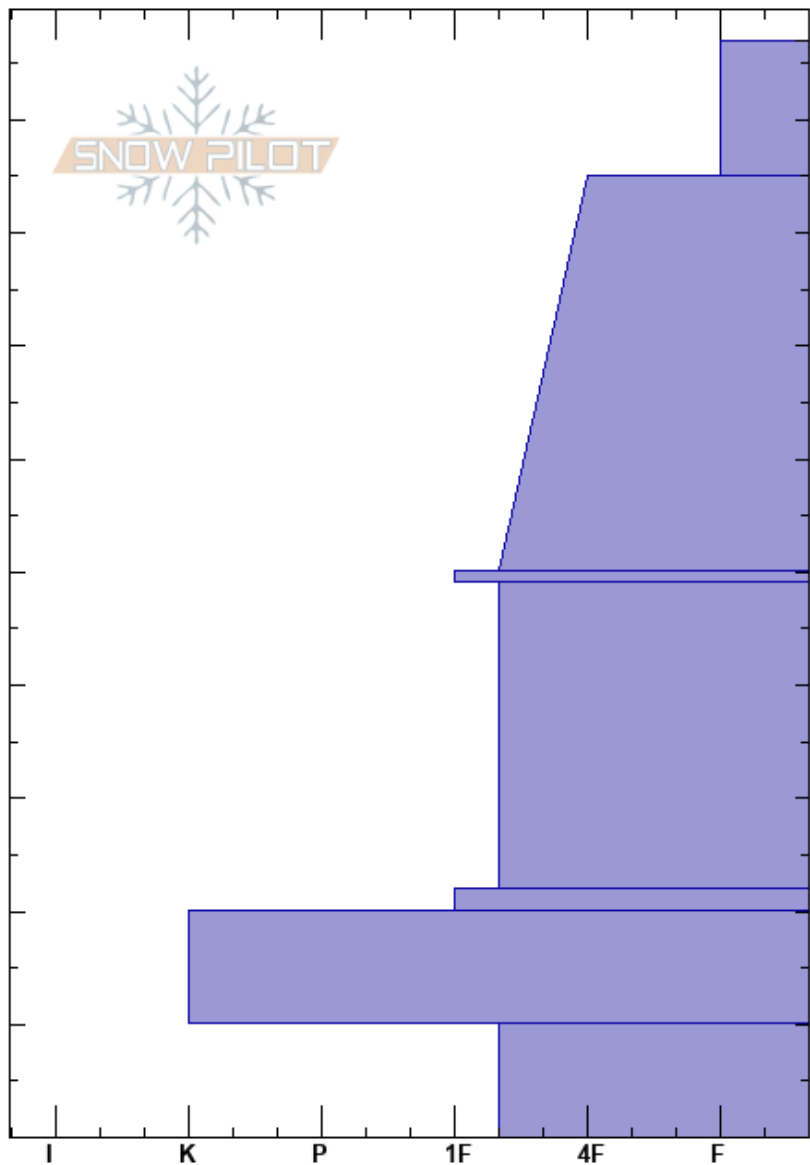

east Mt. Republic
 Absaroka Range
 MT
 Elevation: 9398 ft
 Aspect: 56°
 Specifics: We skied slope

Beau Fredlund
 10/23/2020 - 10:45am
 Co-ord: 45.00521N, -109.94418E
 Slope Angle: 27°
 Wind Loading:

Stability: **HS:97**
 Air Temperature:
 Sky Cover: BKN
 Precipitation:
 Wind: SW
 Layer Notes:
 85-50cm: Problematic layer

Height (cm)	Crystal		Moisture	ρ kg/m ³	Stability tests & Layer comments
	Form	Size			
97					
90	+				
80					← ECTN16 @79cm graupel layer
70					
60					← ECTN19 @65cm
50					← ECTN25 @50cm
40					
30					
20	=				
10					
0	⊗				