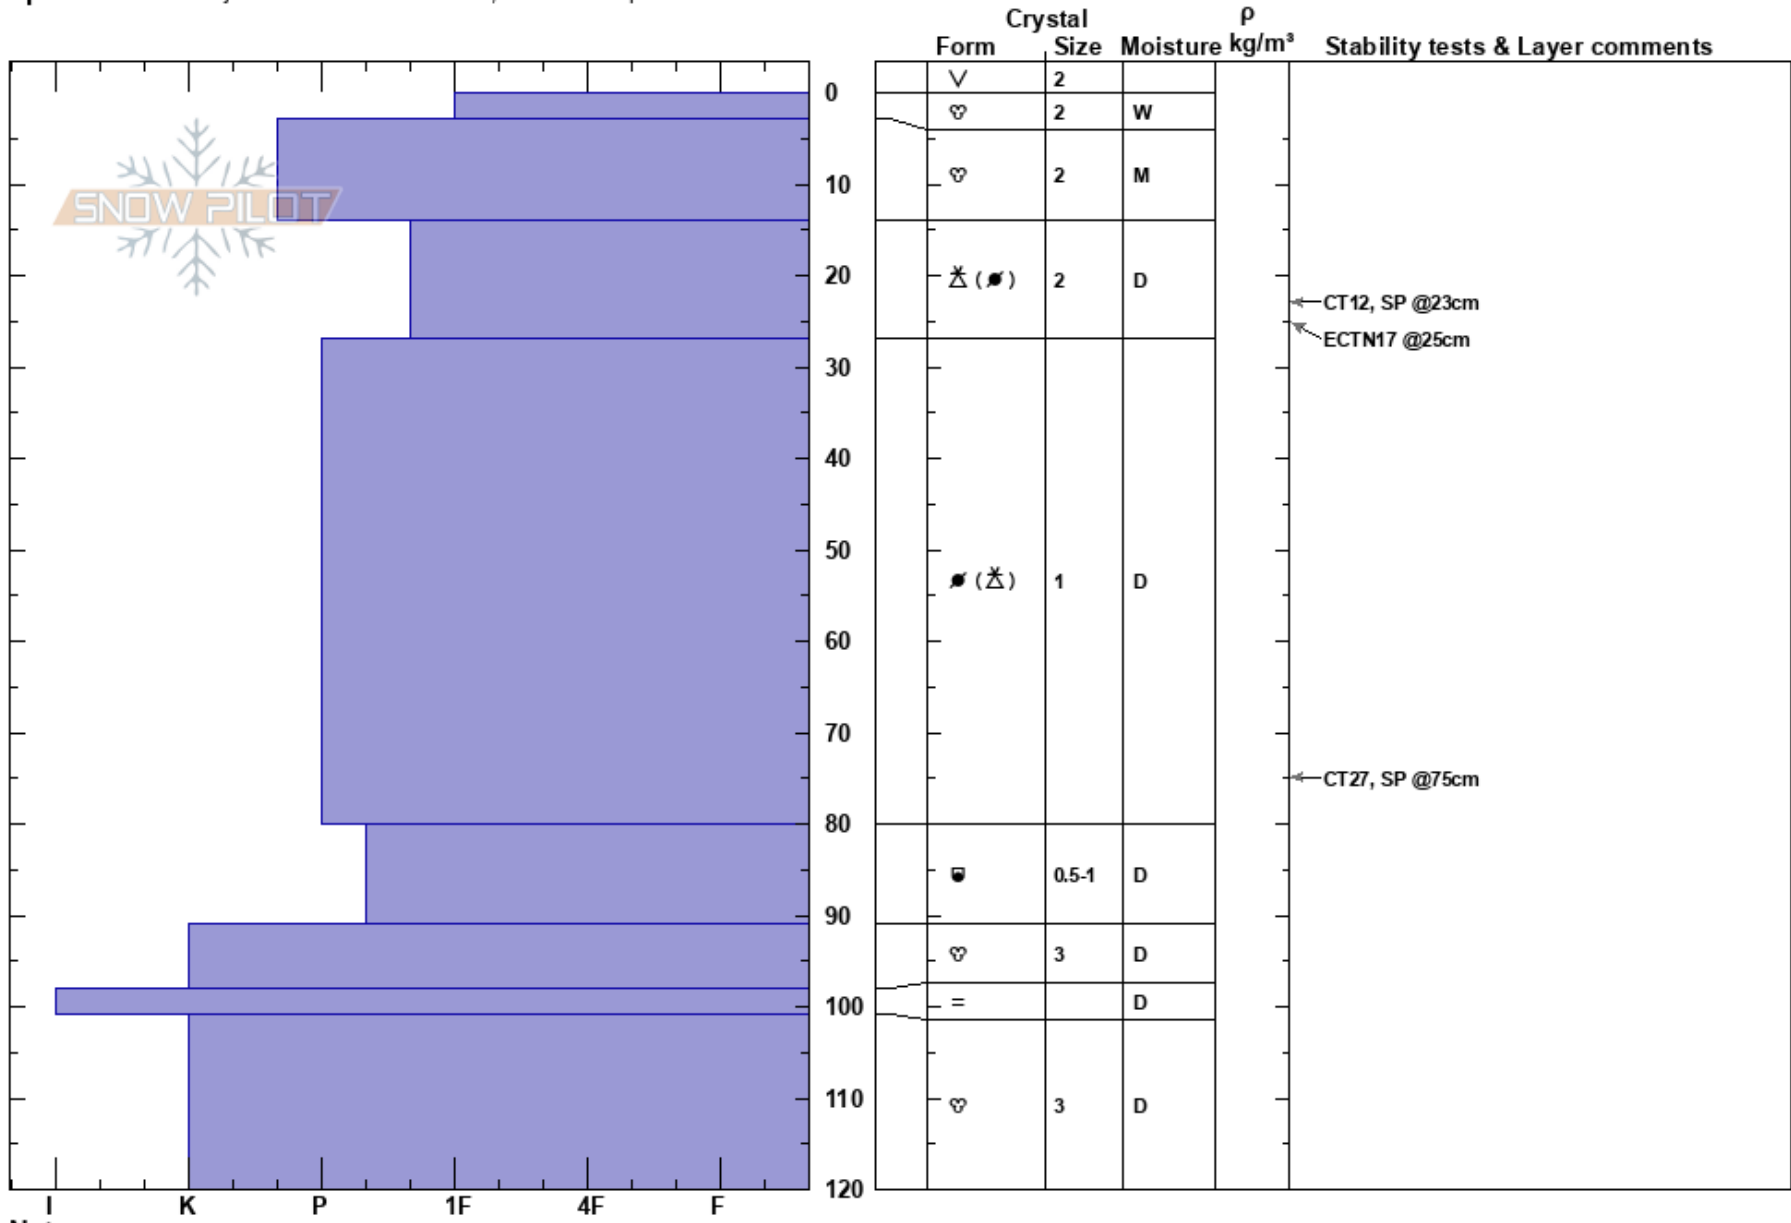

Valley Headwall Left
 Mt Ruapehu
 New Zealand
Elevation: 2350 m
Aspect: 0°
Specifics: Pit is adjacent to avalanche: crown; We skied slope

Ted Stone
 02/10/2020 - 13:00
Co-ord:
Slope Angle: 39°
Wind Loading: previous

Stability:
Air Temperature: -3°C
Sky Cover: FEW
Precipitation: NO
Wind: NW Light Breeze

Layer Notes:

Notes: