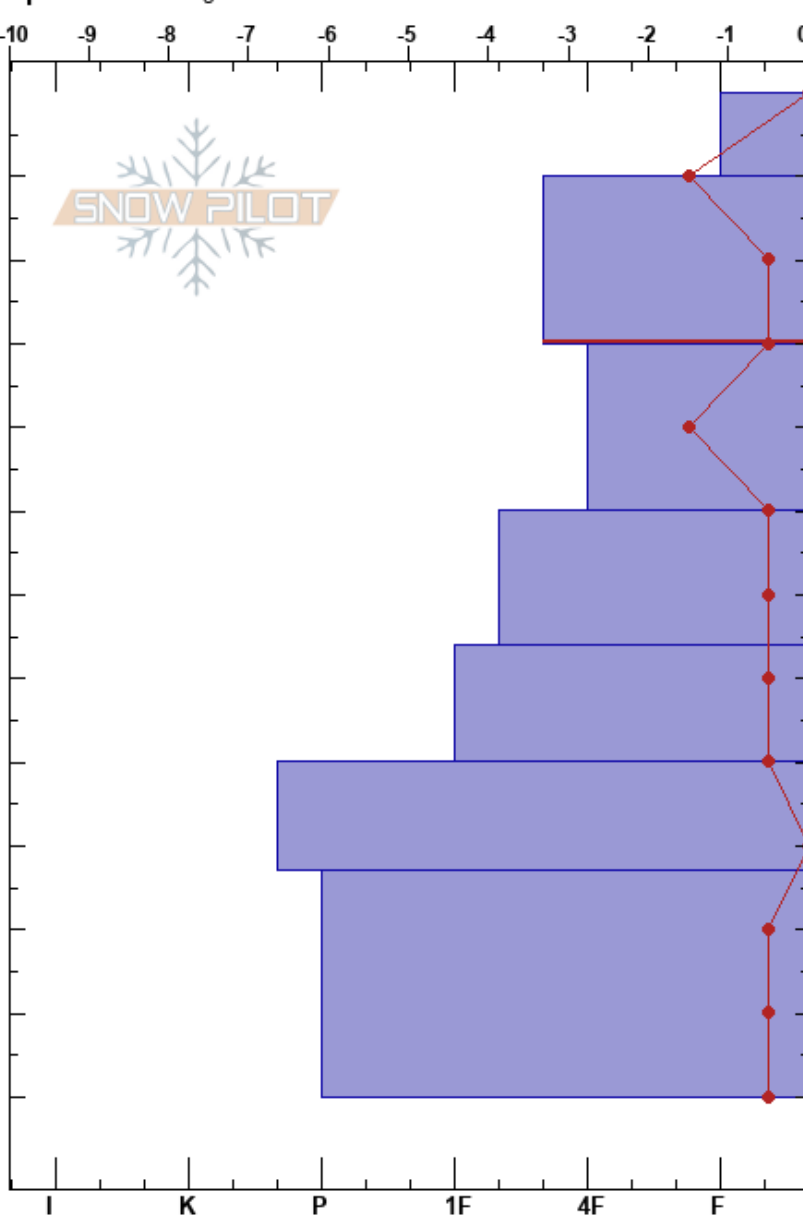

mariahs
 Cardrona
 New Zealand
Elevation: 1821 m
Aspect: 45°
Specifics: Pit dug in a Ski Area

jackson Green
 25/09/2020 - 13:00
Co-ord: -44.85964N, 168.94655W
Slope Angle: 30°
Wind Loading: previous

Stability:
Air Temperature: 4°C
Precipitation: S-1
Wind: Calm
HS: 160
PF: 40
 10-30cm: Problematic layer

Form	Crystal		ρ kg/m ³	Stability tests & Layer comments
	Size	Moisture		
●	0.5	W-V		
○	2.5	W		← STV @10cm on MF
○	2	W		← STE @30cm on MF ← STH @30cm on MF
○	2	W		
○	1-1.5	M		
○	2	M		
○	2	M		

Notes: