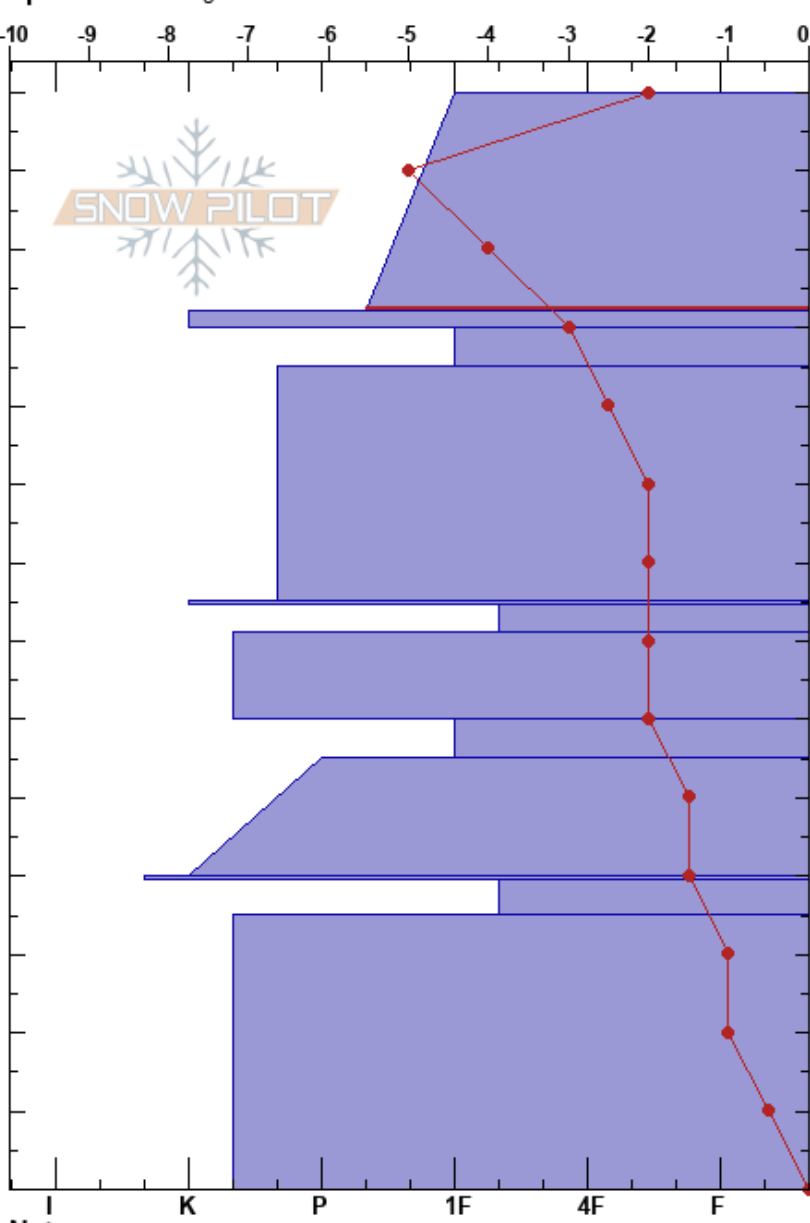

secret traverse
 Cardrona
 New Zealand
Elevation: 1821 m
Aspect: 180°
Specifics: Pit dug in a Ski Area

jackson Green
 21/09/2020 - 12:00
Co-ord: -44.85668N, 168.95057W
Slope Angle: 28°
Wind Loading: previous

Stability:
Air Temperature: 2°C
Sky Cover: CLR
Precipitation: NO
Wind: Calm

HS: 140
PF: 30
140-112cm: Problematic layer
Layer Notes:

Height (cm)	Crystal		Moisture	ρ kg/m ³	Stability tests & Layer comments
	Form	Size			
140	V	1.5			
130	•	0.5	D		← CT4, BRK @128cm CTE4 on RGwp
120					← ECTN24 @125cm On RGwp
110	⊙		D		← CT12, BRK @125cm CTM12 on RGwp
100	•	0.5	D		← CT26, RP @115cm CTH25 on RGwp
90	•	1	D		
80	⊙		D		
70	B	1	D		
60	○	1.5	D		
50	B	2	D		
40	○	1	D		
30	⊙		D		
20	B	1.5	D		
10	○	1.5	D		
0					