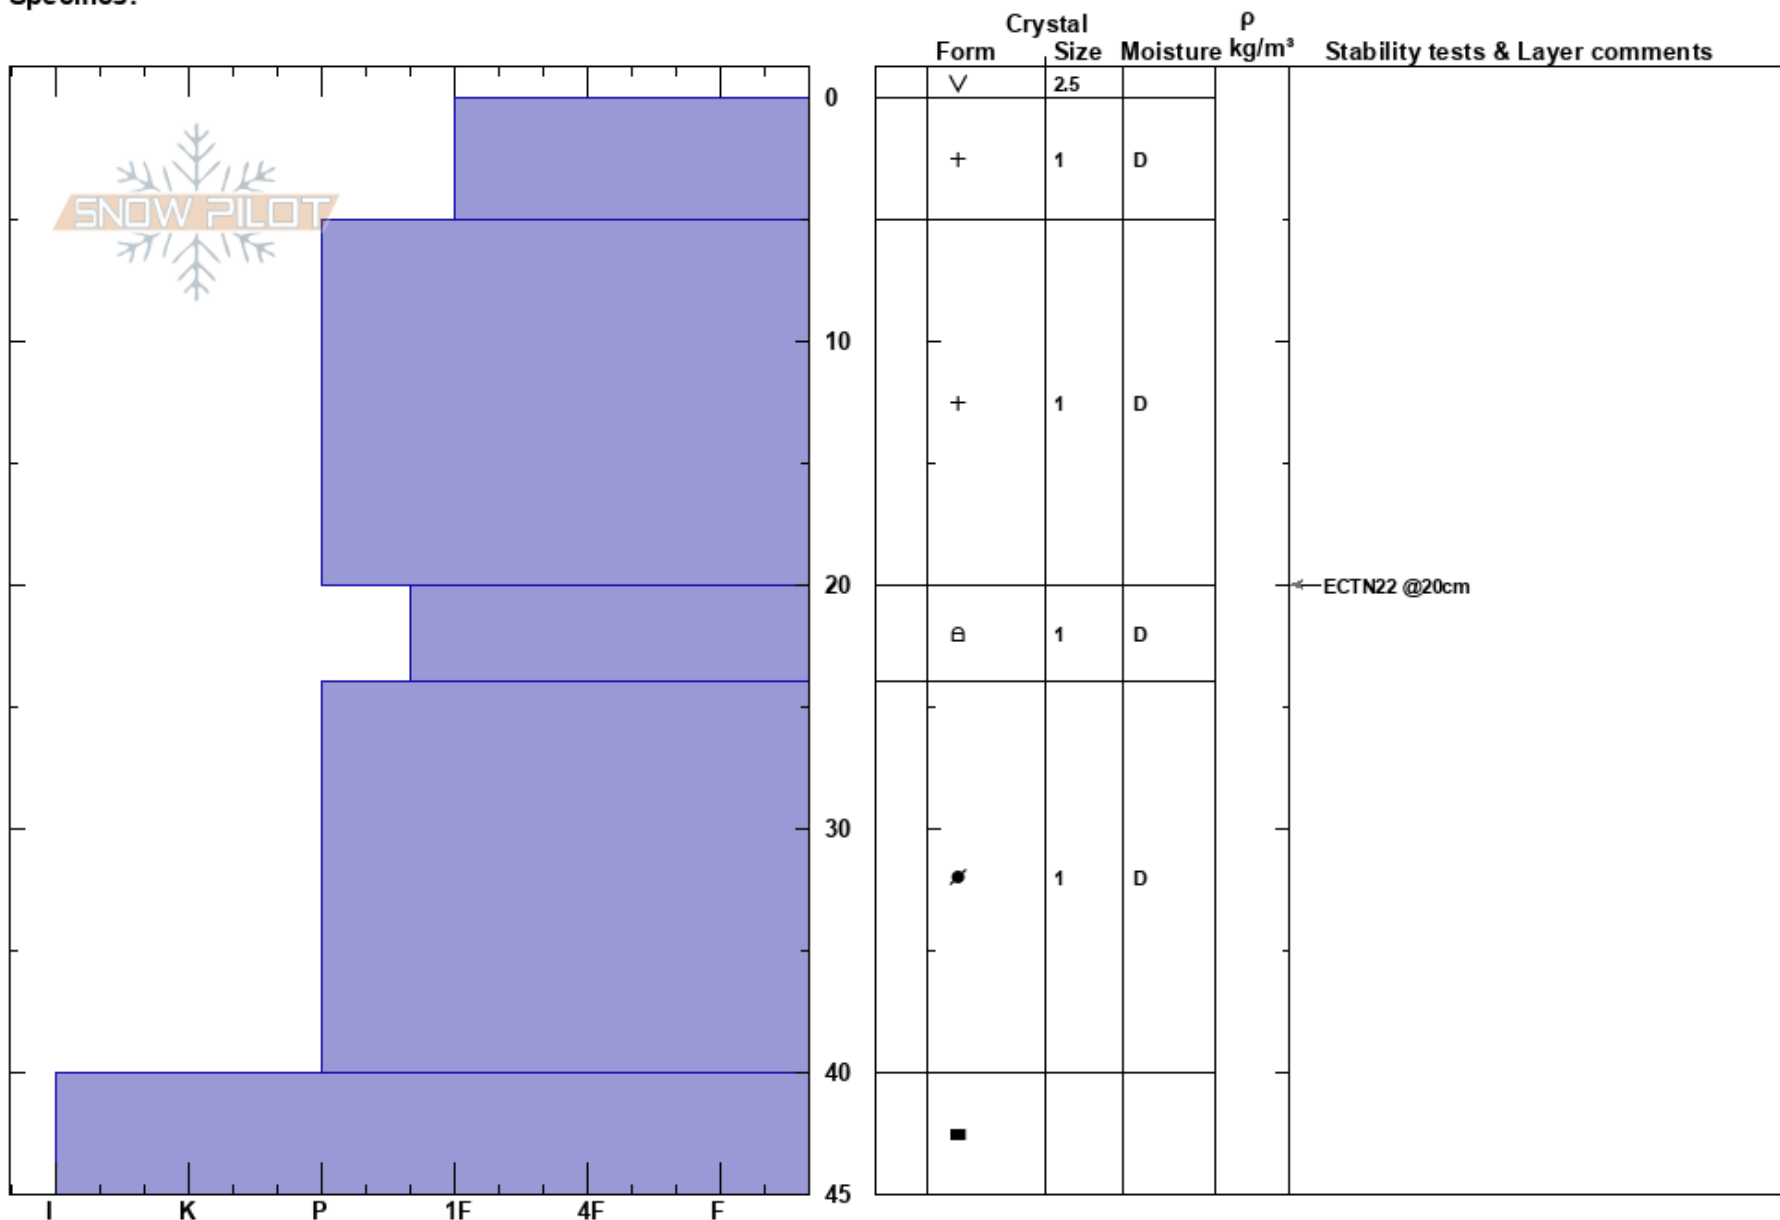

Under Joes Rock
 Turoa
 New Zealand
Elevation: 2650 m
Aspect: S
Specifics:

Turoa Snow Safety
 20/09/2020 - 08:00
Co-ord:
Slope Angle: 35°
Wind Loading: previous

Stability: Good
Air Temperature:
Sky Cover: SCT
Precipitation: NO
Wind: SE Light Breeze

HS:45
PF:10

Layer Notes:

Notes: Pit not dug to ground, HN from 200919 was bonded well to the old interface.