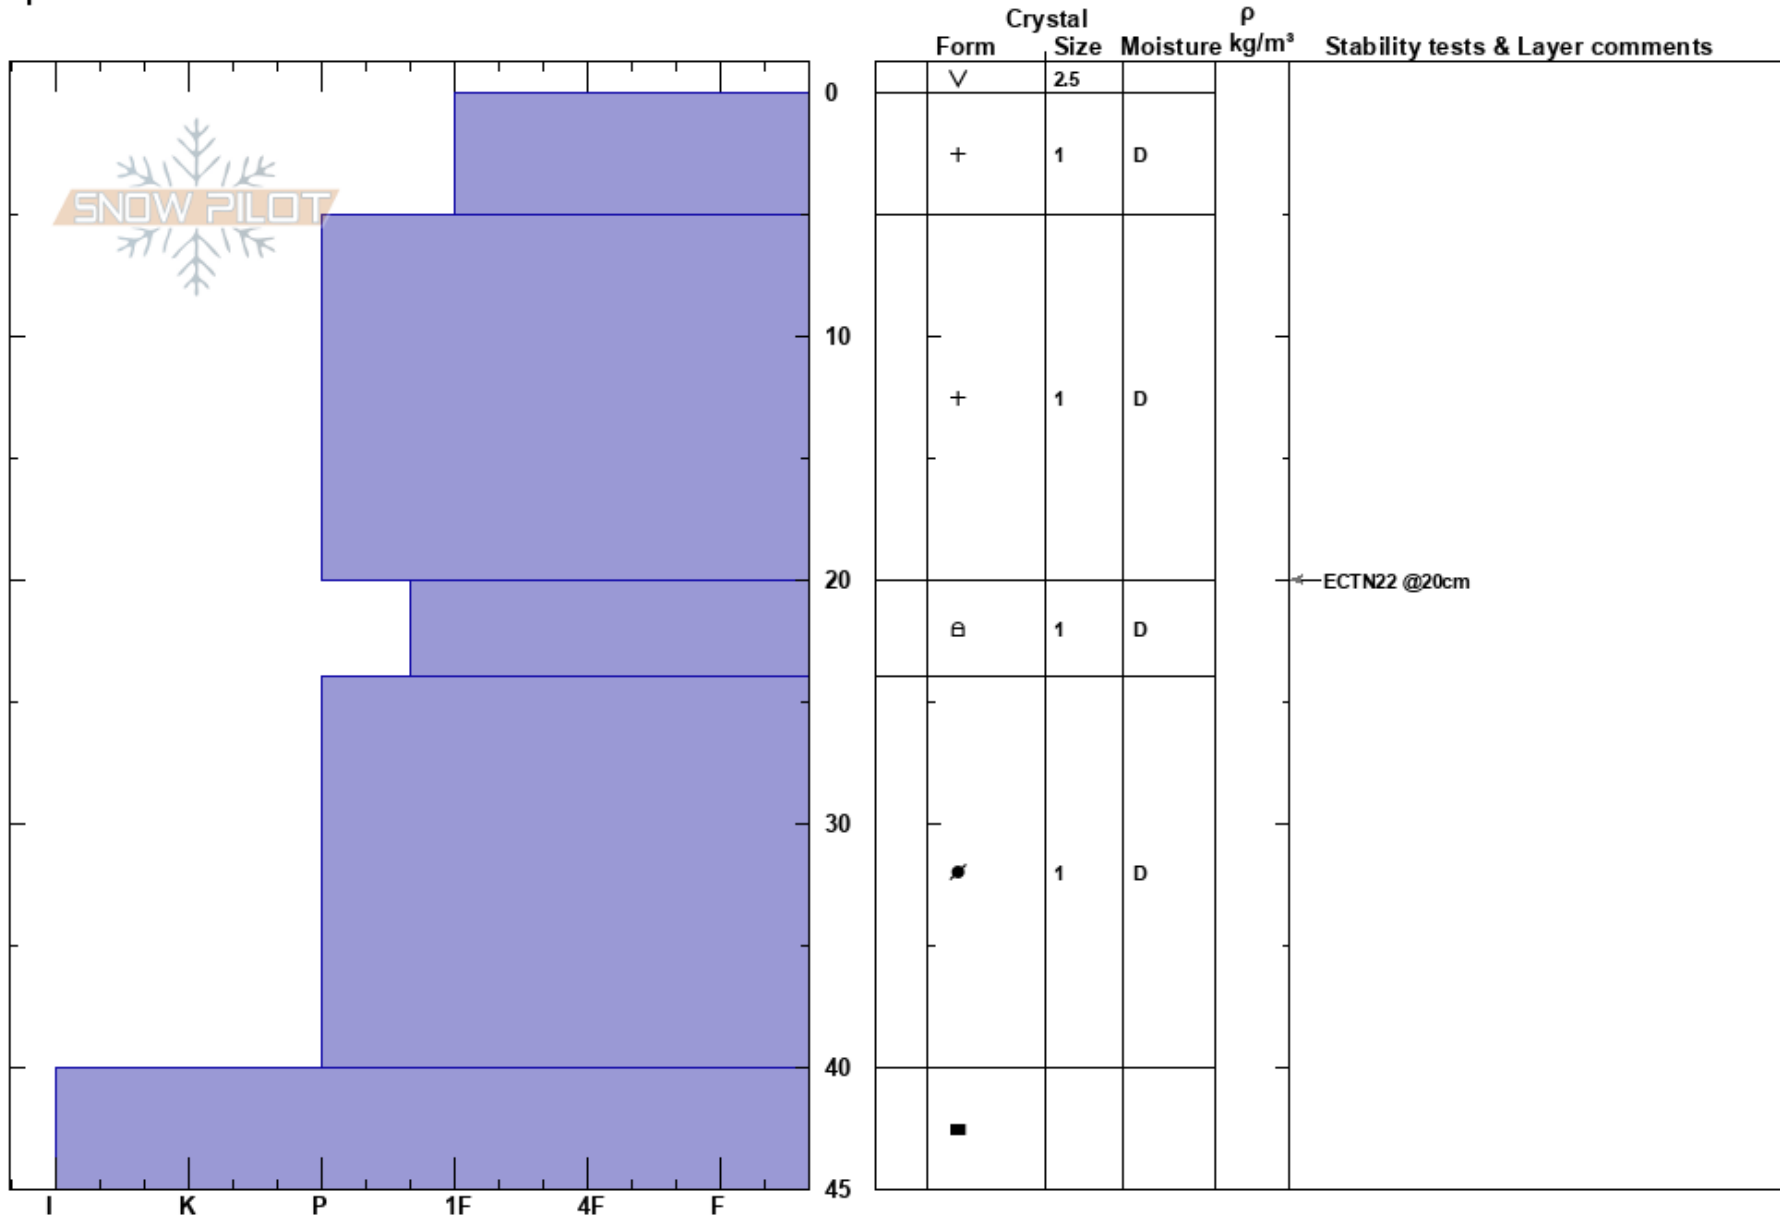

Under Joes Rock  
 Turoa  
 New Zealand  
**Elevation:** 2650 m  
**Aspect:** S  
**Specifics:**

Turoa Snow Safety  
 20/09/2020 - 08:00  
**Co-ord:**  
**Slope Angle:** 35°  
**Wind Loading:** previous

**Stability:** Good  
**Air Temperature:**  
**Sky Cover:** SCT  
**Precipitation:** NO  
**Wind:** SE Light Breeze

**HS:**45  
**PF:**10

**Layer Notes:**

**Notes:** Pit not dug to ground, HN from 200919 was bonded well to the old interface.