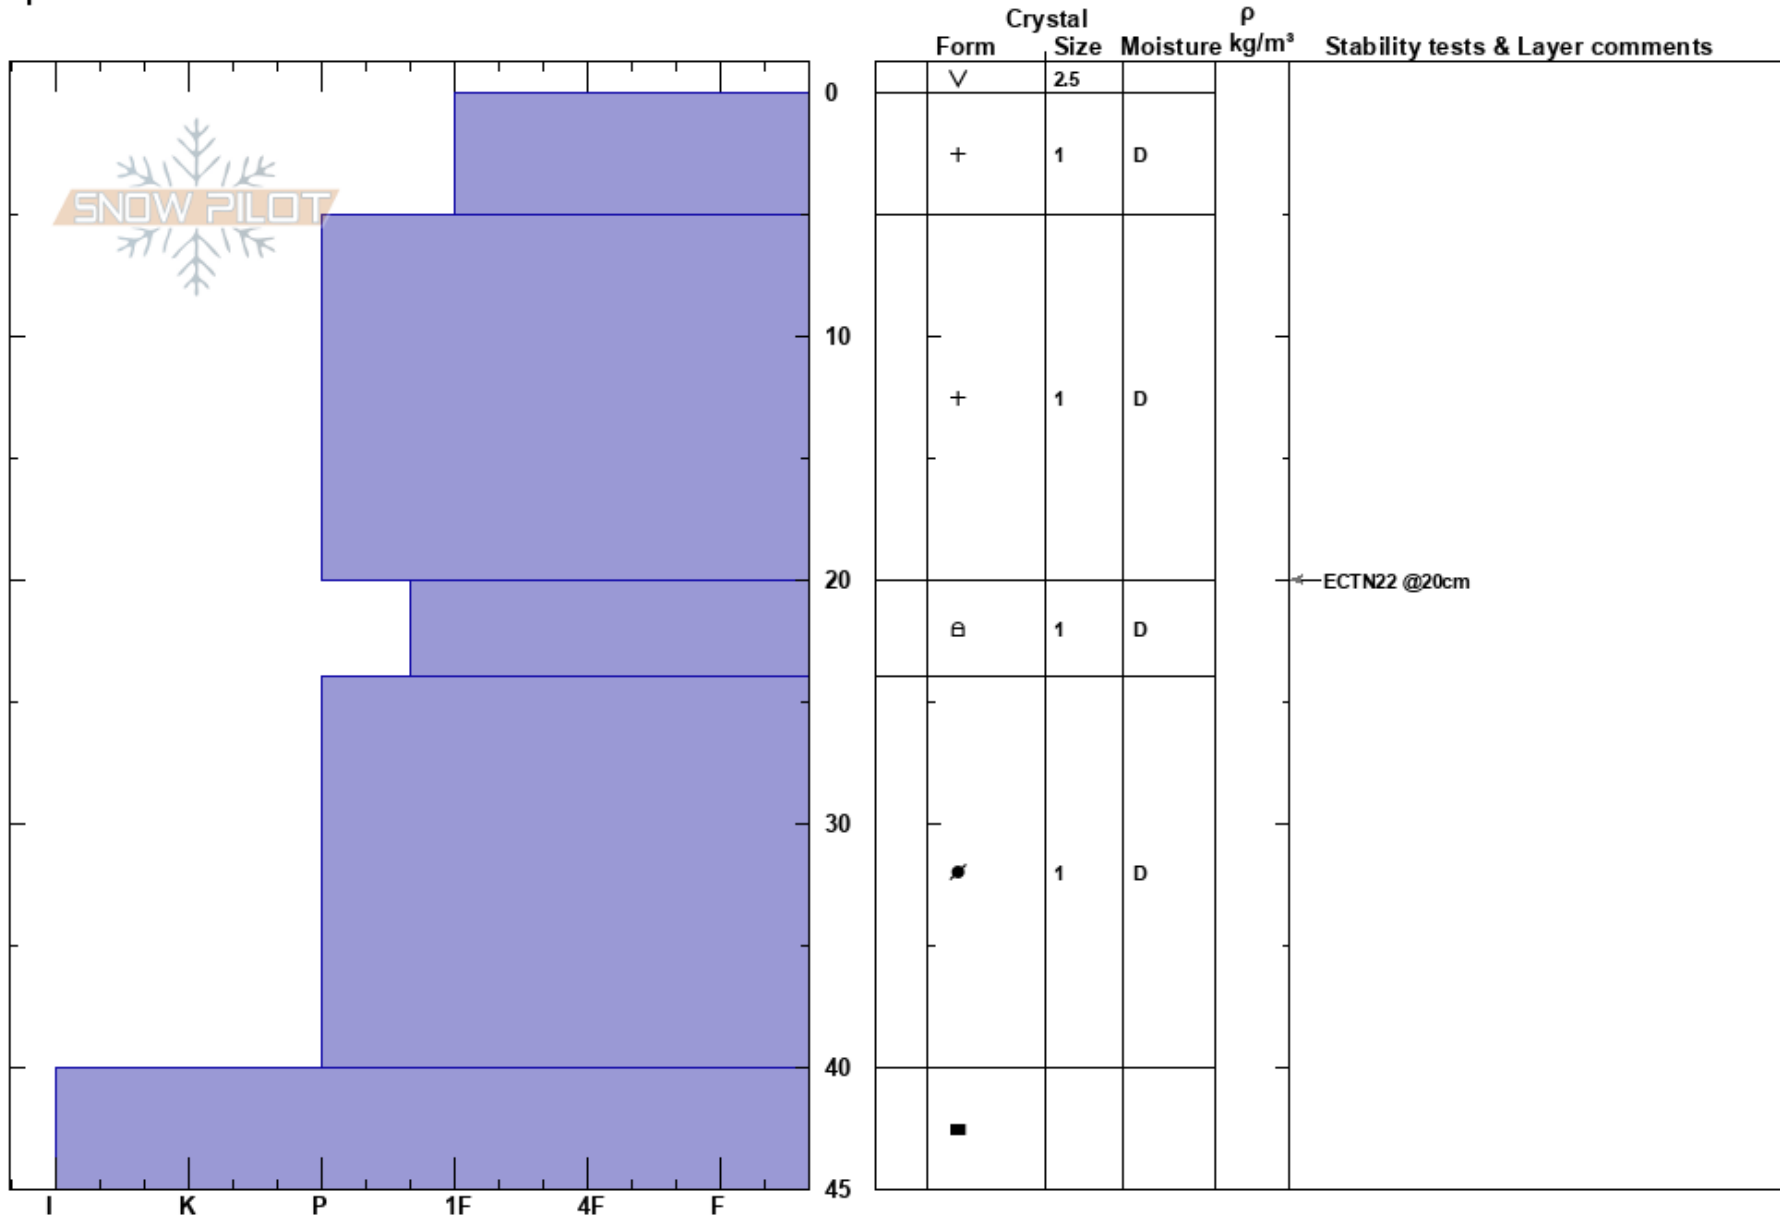

Under Joes Rock
 Turoa
 New Zealand
Elevation: 2650 m
Aspect: S
Specifics:

Turoa Snow Safety
 20/09/2020 - 08:00
Co-ord:
Slope Angle: 35°
Wind Loading: previous

Stability: Good
Air Temperature:
Sky Cover: SCT
Precipitation: NO
Wind: SE Light Breeze

HS:45
PF:10

Layer Notes:

Notes: Pit not dug to ground, HN from 200919 was bonded well to the old interface.