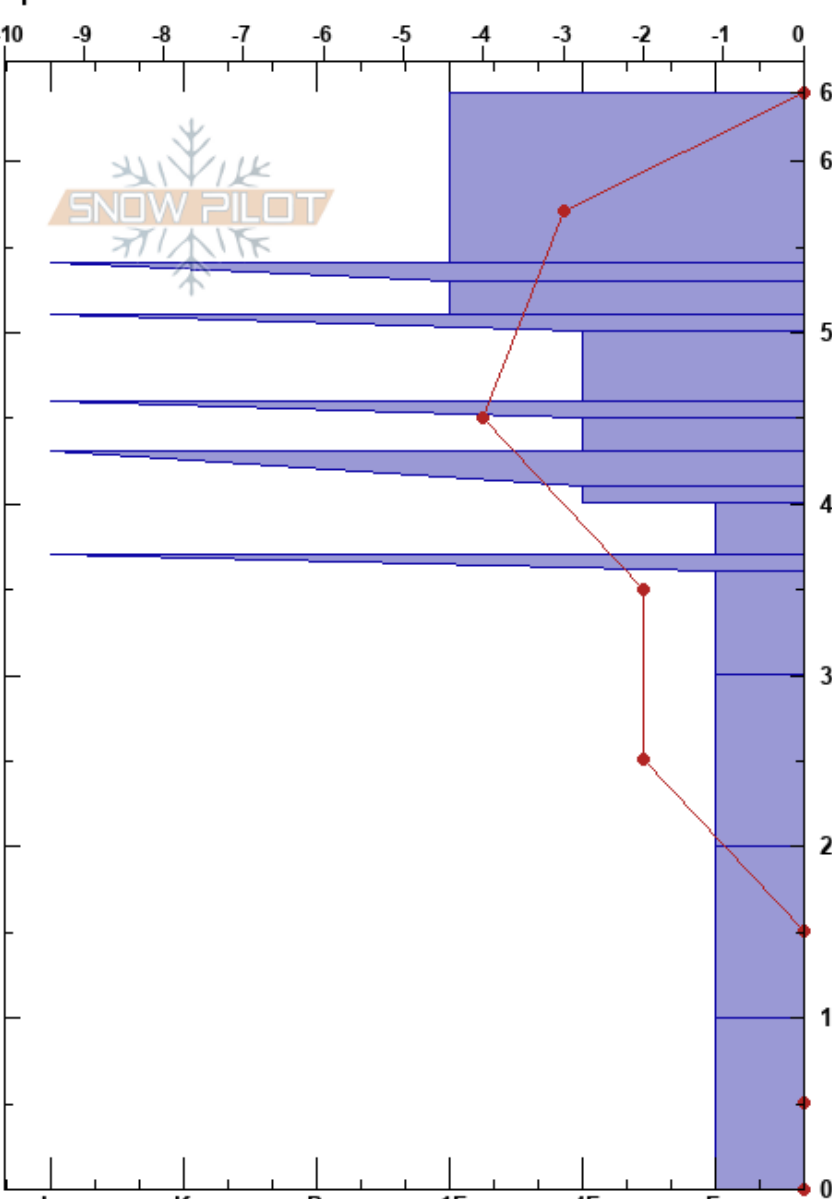

HOBO 3  
 NW Territory  
 Elevation: 49 m  
 Aspect:  
 Specifics:

Thomas Misztela  
 04/05/2019 - 16:00  
 Co-ord: 68.73945N, -133.53278W  
 Slope Angle:  
 Wind Loading:

Stability:  
 Air Temperature: -5°C  
 Sky Cover: CLR  
 Precipitation:  
 Wind: Calm

HS:64  
 54-53cm: Ice Lens (1cm)  
 51-50cm: Ice Lens (1cm)  
 46-45cm: Ice lens (1cm)  
 43-41cm: Ice Lens (2 cm)  
 37-36cm: Ice lens (1cm)

Form	Crystal		Moisture	$\rho$ kg/m <sup>3</sup>	Stability tests & Layer comments
	Size				
				384	
			D		
■			D		54-53cm: Ice Lens (1cm)
			D		
■			D	288	51-50cm: Ice Lens (1cm)
			D		
■			D		46-45cm: Ice lens (1cm)
			D		
■			D		43-41cm: Ice Lens (2 cm)
			D	264	
			D		
■			D		37-36cm: Ice lens (1cm)
^			D		
			D	352	
^			D		
			D	328	
^			D		
			D	304	
^			D		