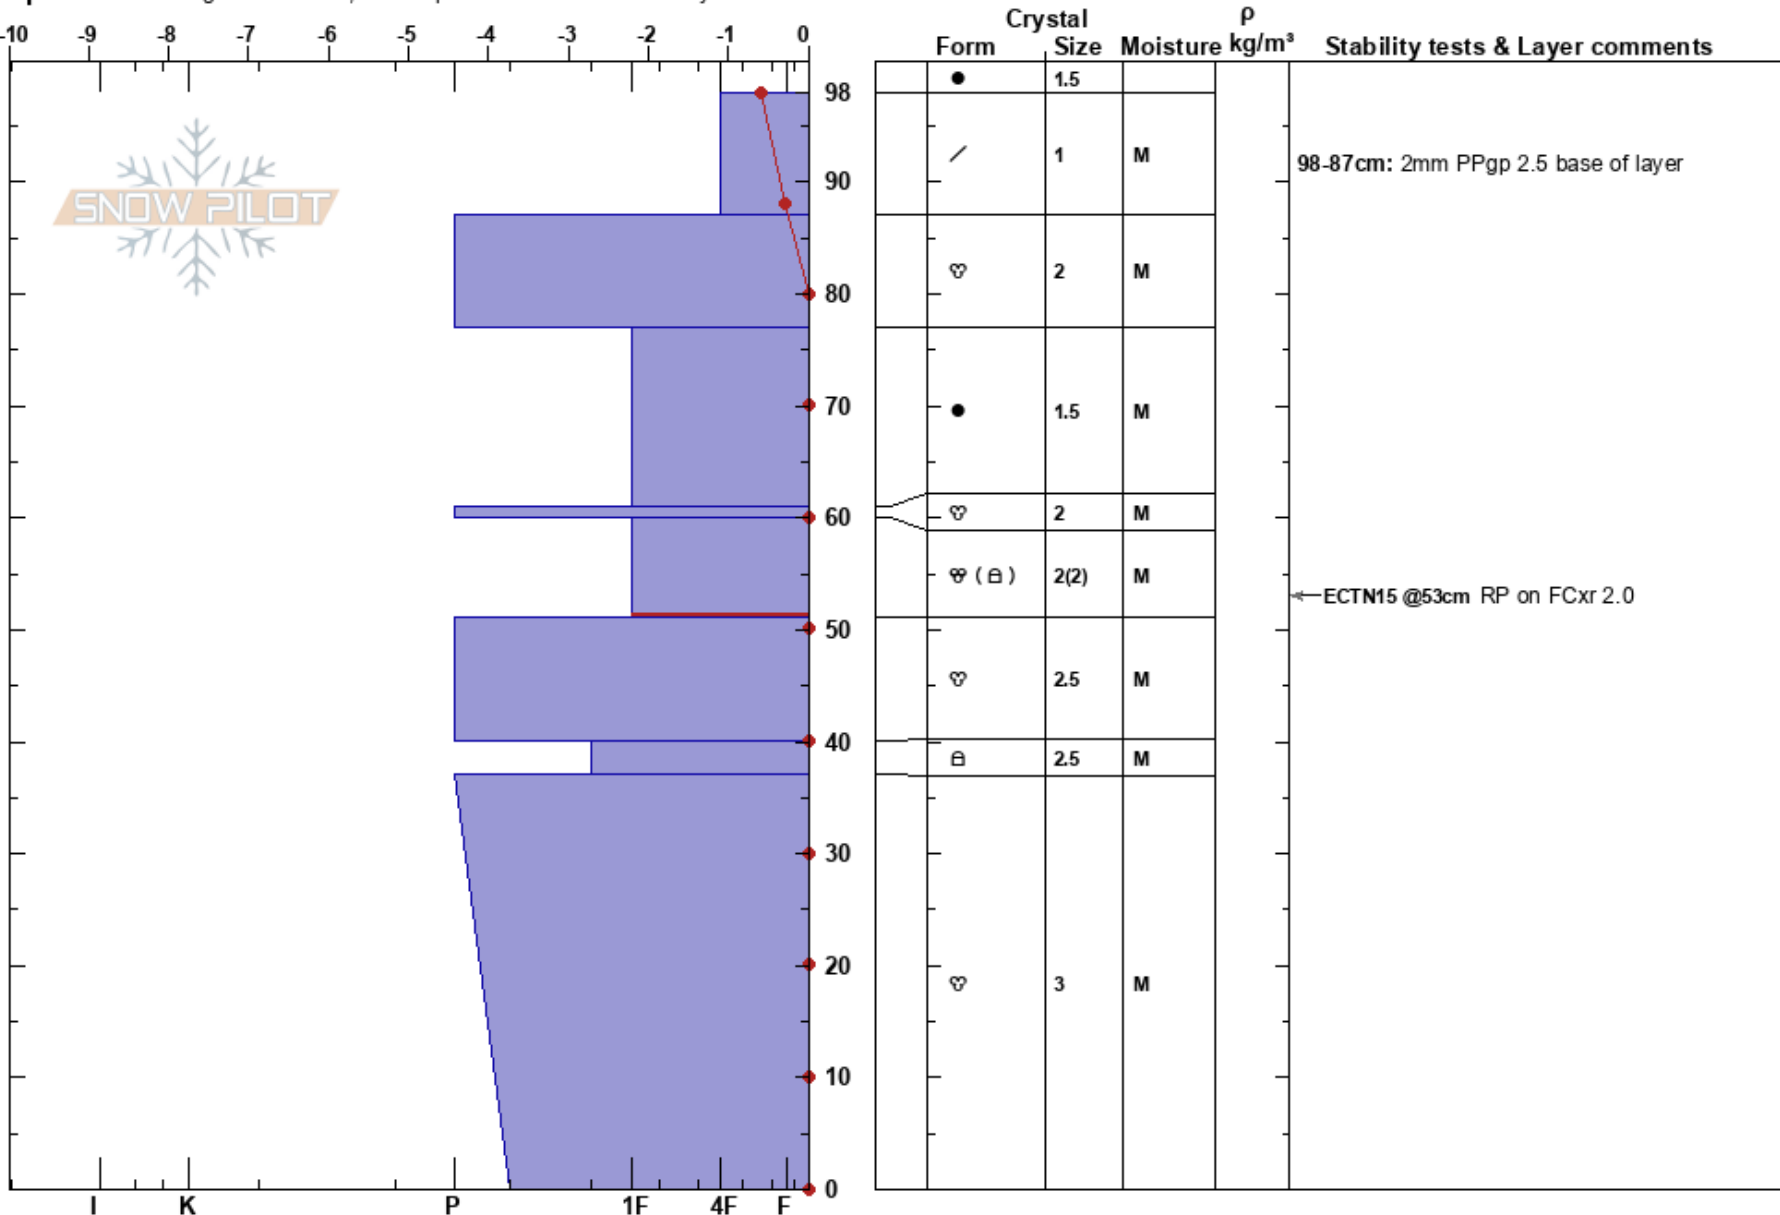

Nervous Knob
 Craigieburn Range
 New Zealand
Elevation: 1798 m
Aspect: SE

Broken River
 08/09/2020 - 12:40
Co-ord: -43.12121N, 171.68068E
Slope Angle: 38°
Wind Loading: no

Stability: Good
Air Temperature: 8°C
Sky Cover: FEW
Precipitation: NO
Wind: Calm

HS:98
PF:25
Layer Notes:
 98-87cm: 2mm PPgp 2.5 base of layer
 60-51cm: Problematic layer

Specifics: Pit dug in a Ski Area; Pit is representative of backcountry

Notes: