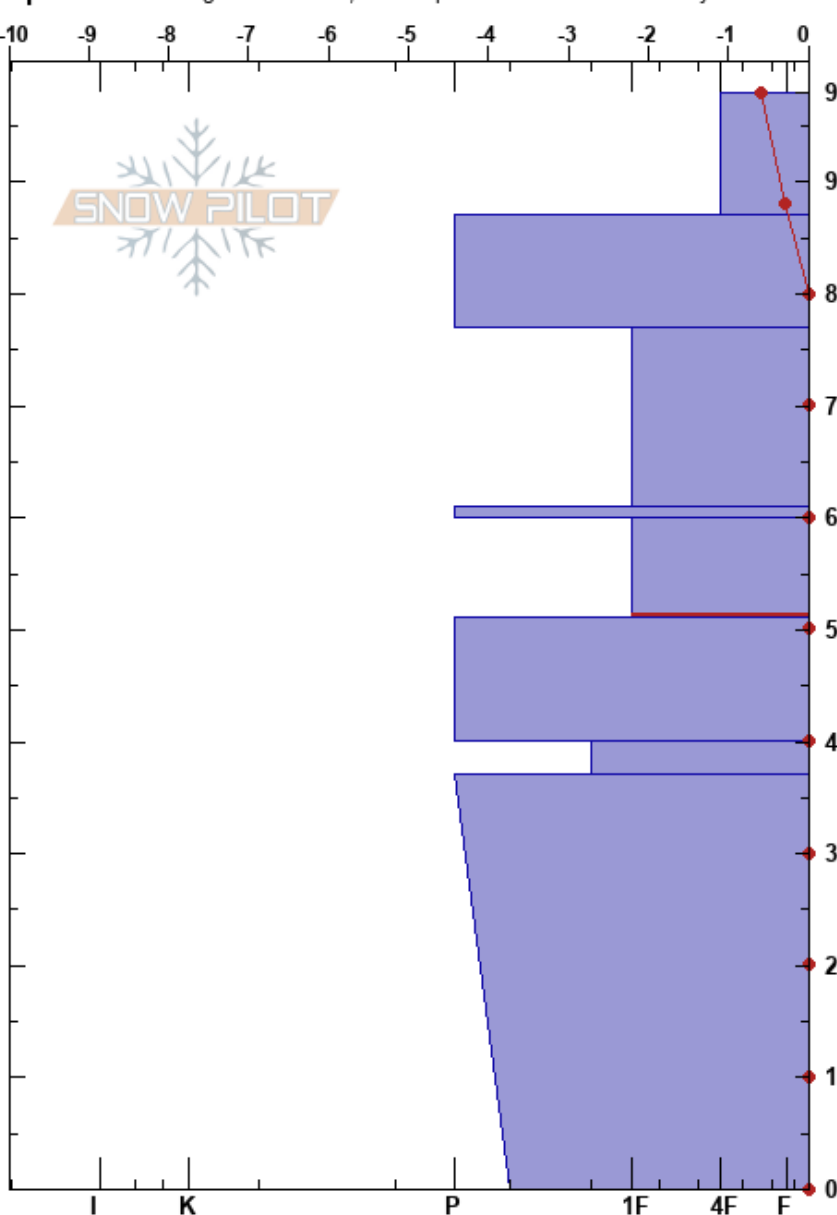

Nervous Knob
 Craigieburn Range
 New Zealand
Elevation: 1798 m
Aspect: SE

Broken River
 08/09/2020 - 12:40
Co-ord: -43.12121N, 171.68068E
Slope Angle: 38°
Wind Loading: no

Stability: Good
Air Temperature: 8°C
Sky Cover: FEW
Precipitation: NO
Wind: Calm

HS:98
PF:25
Layer Notes:
 98-87cm: 2mm PPgp 2.5 base of layer
 60-51cm: Problematic layer

Specifics: Pit dug in a Ski Area; Pit is representative of backcountry

Depth (cm)	Crystal		Moisture	ρ kg/m ³	Stability tests & Layer comments
	Form	Size			
98	●	1.5			
90	/	1	M		98-87cm: 2mm PPgp 2.5 base of layer
80	☽	2	M		
70	●	1.5	M		
60	☽	2	M		
50	☽ (B)	2(2)	M		←ECTN15 @53cm RP on FCxr 2.0
40	☽	2.5	M		
30					
20	☽	3	M		
10					
0					