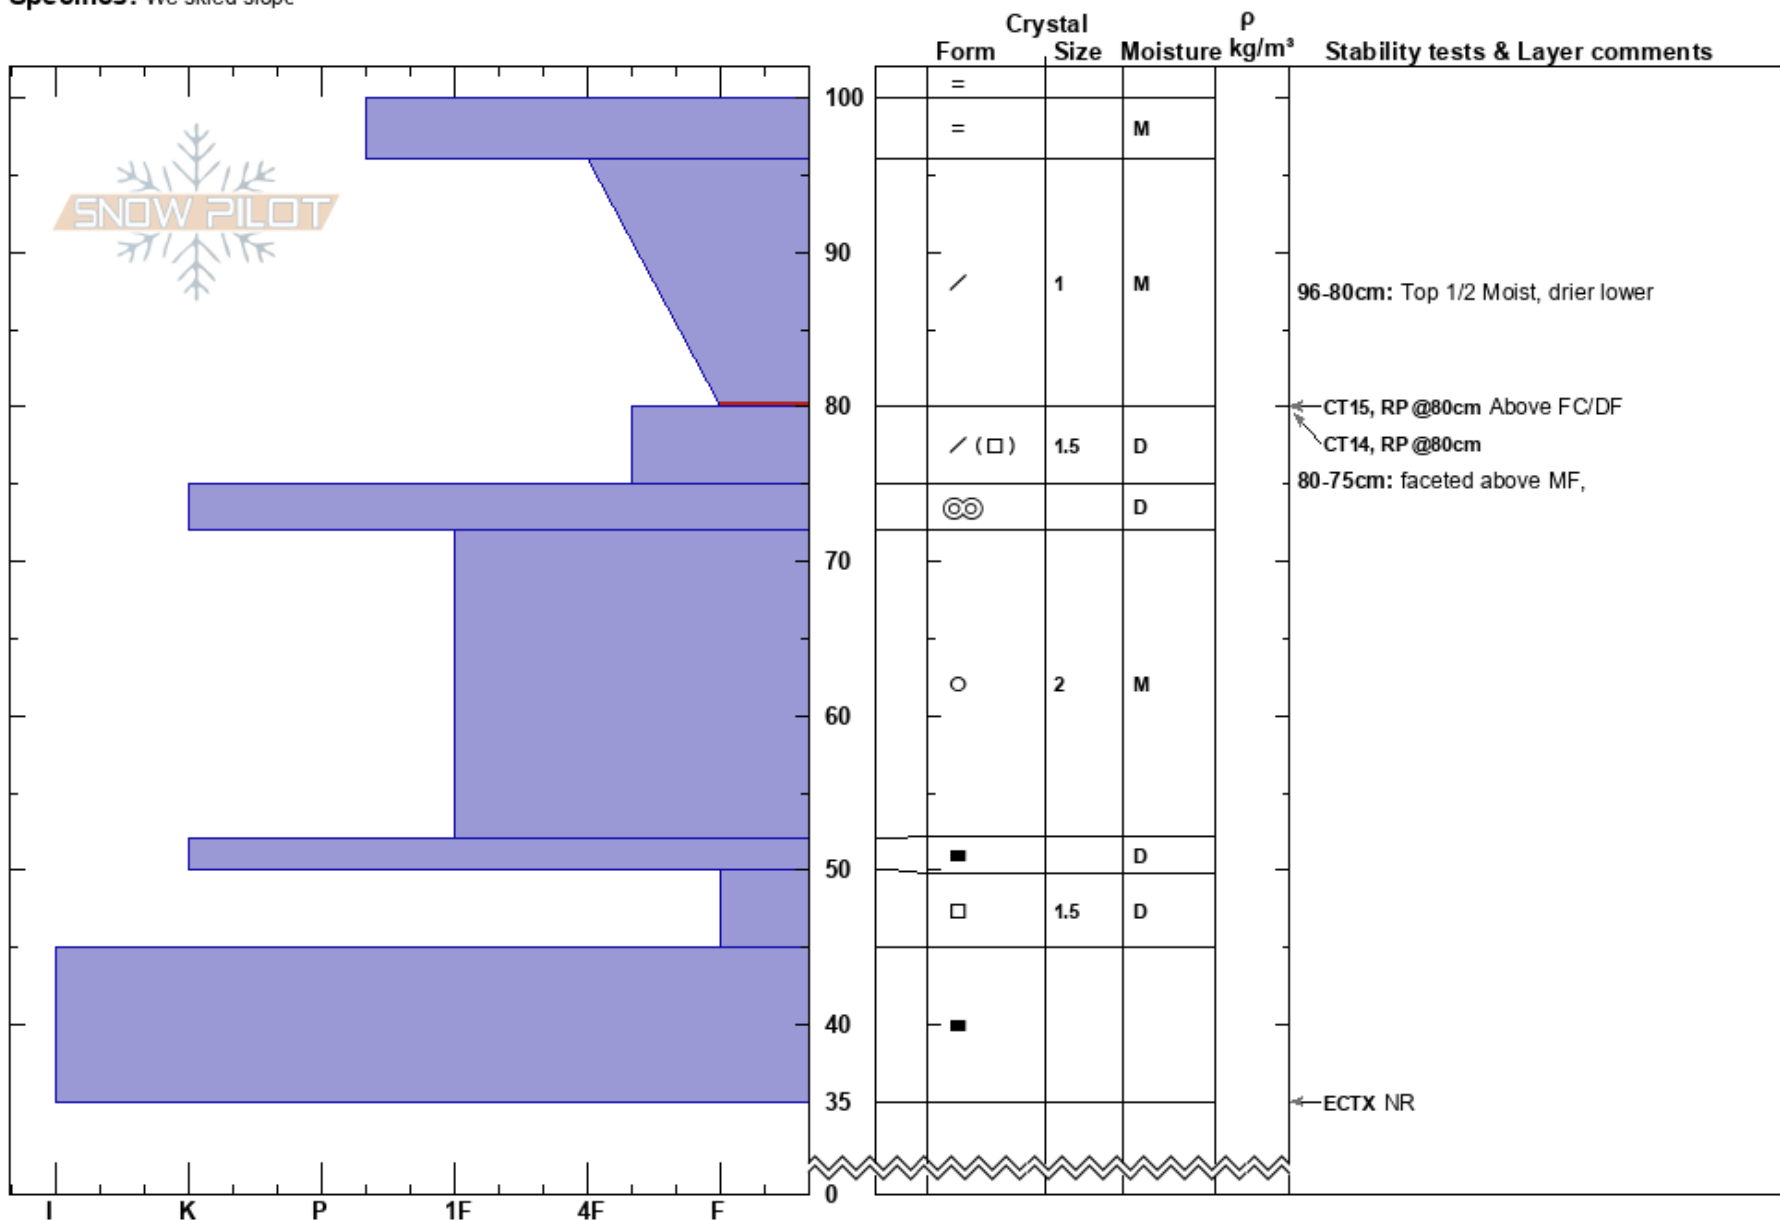

Little AK, Olympus  
 Craigieburn Range  
 New Zealand  
**Elevation:** 1789 m  
**Aspect:**  
**Specifics:** We skied slope

Connor Glynn  
 05/09/2020 - 12:00  
**Co-ord:** -43.19064S, 171.60245W  
**Slope Angle:** 30°  
**Wind Loading:** previous

**Stability:**  
**Air Temperature:** 0°C  
**Sky Cover:** OVC  
**Precipitation:** NO  
**Wind:** W Light Breeze

**HS:** 100  
**PF:** 45  
**PS:** 20  
**Layer Notes:**  
 96-80cm: Top 1/2 Moist, drier lower  
 96-80cm: Problematic layer  
 80-75cm: faceted above MF,