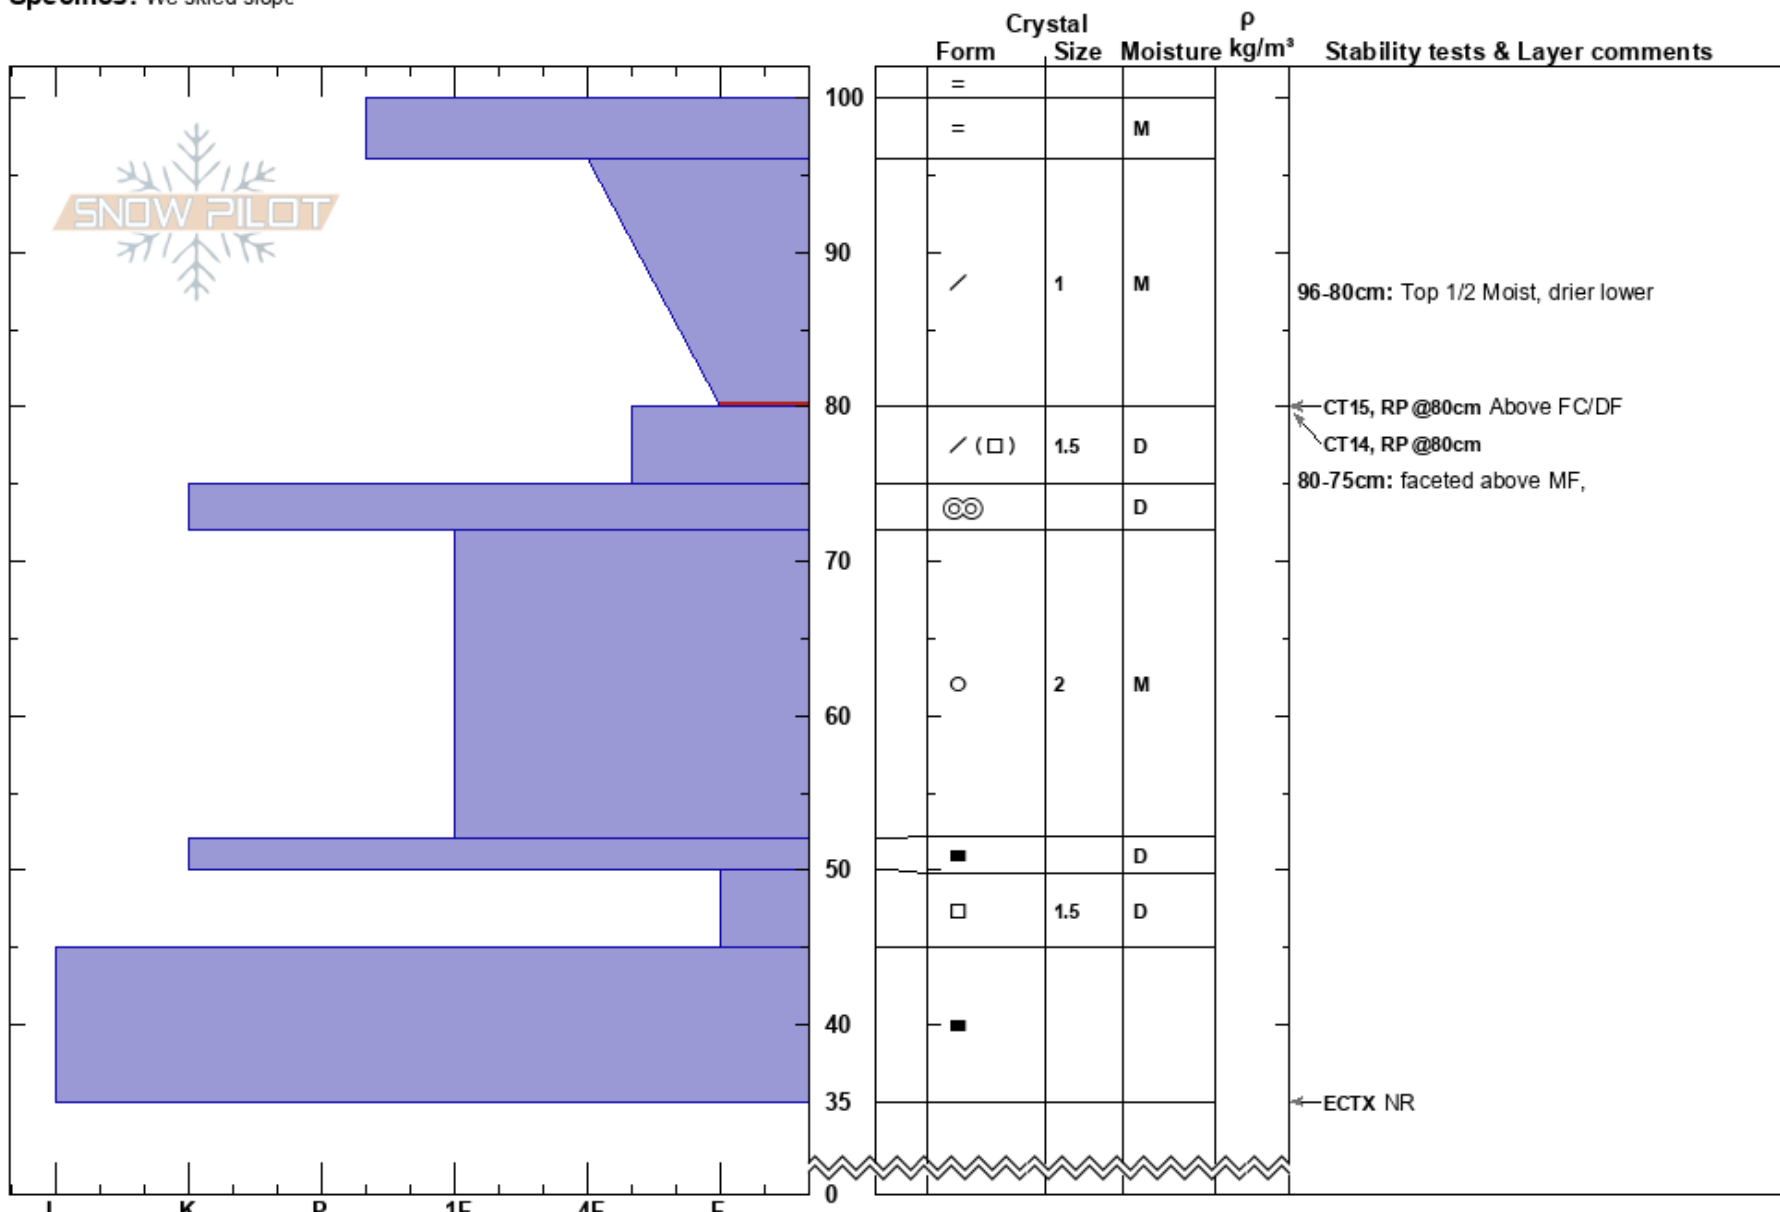

Little AK, Olympus
 Craigieburn Range
 New Zealand
Elevation: 1789 m
Aspect:
Specifics: We skied slope

Connor Glynn
 05/09/2020 - 12:00
Co-ord: -43.19064S, 171.60245W
Slope Angle: 30°
Wind Loading: previous

Stability:
Air Temperature: 0°C
Sky Cover: OVC
Precipitation: NO
Wind: W Light Breeze

HS: 100
PF: 45
PS: 20
Layer Notes:
 96-80cm: Top 1/2 Moist, drier lower
 96-80cm: Problematic layer
 80-75cm: faceted above MF,