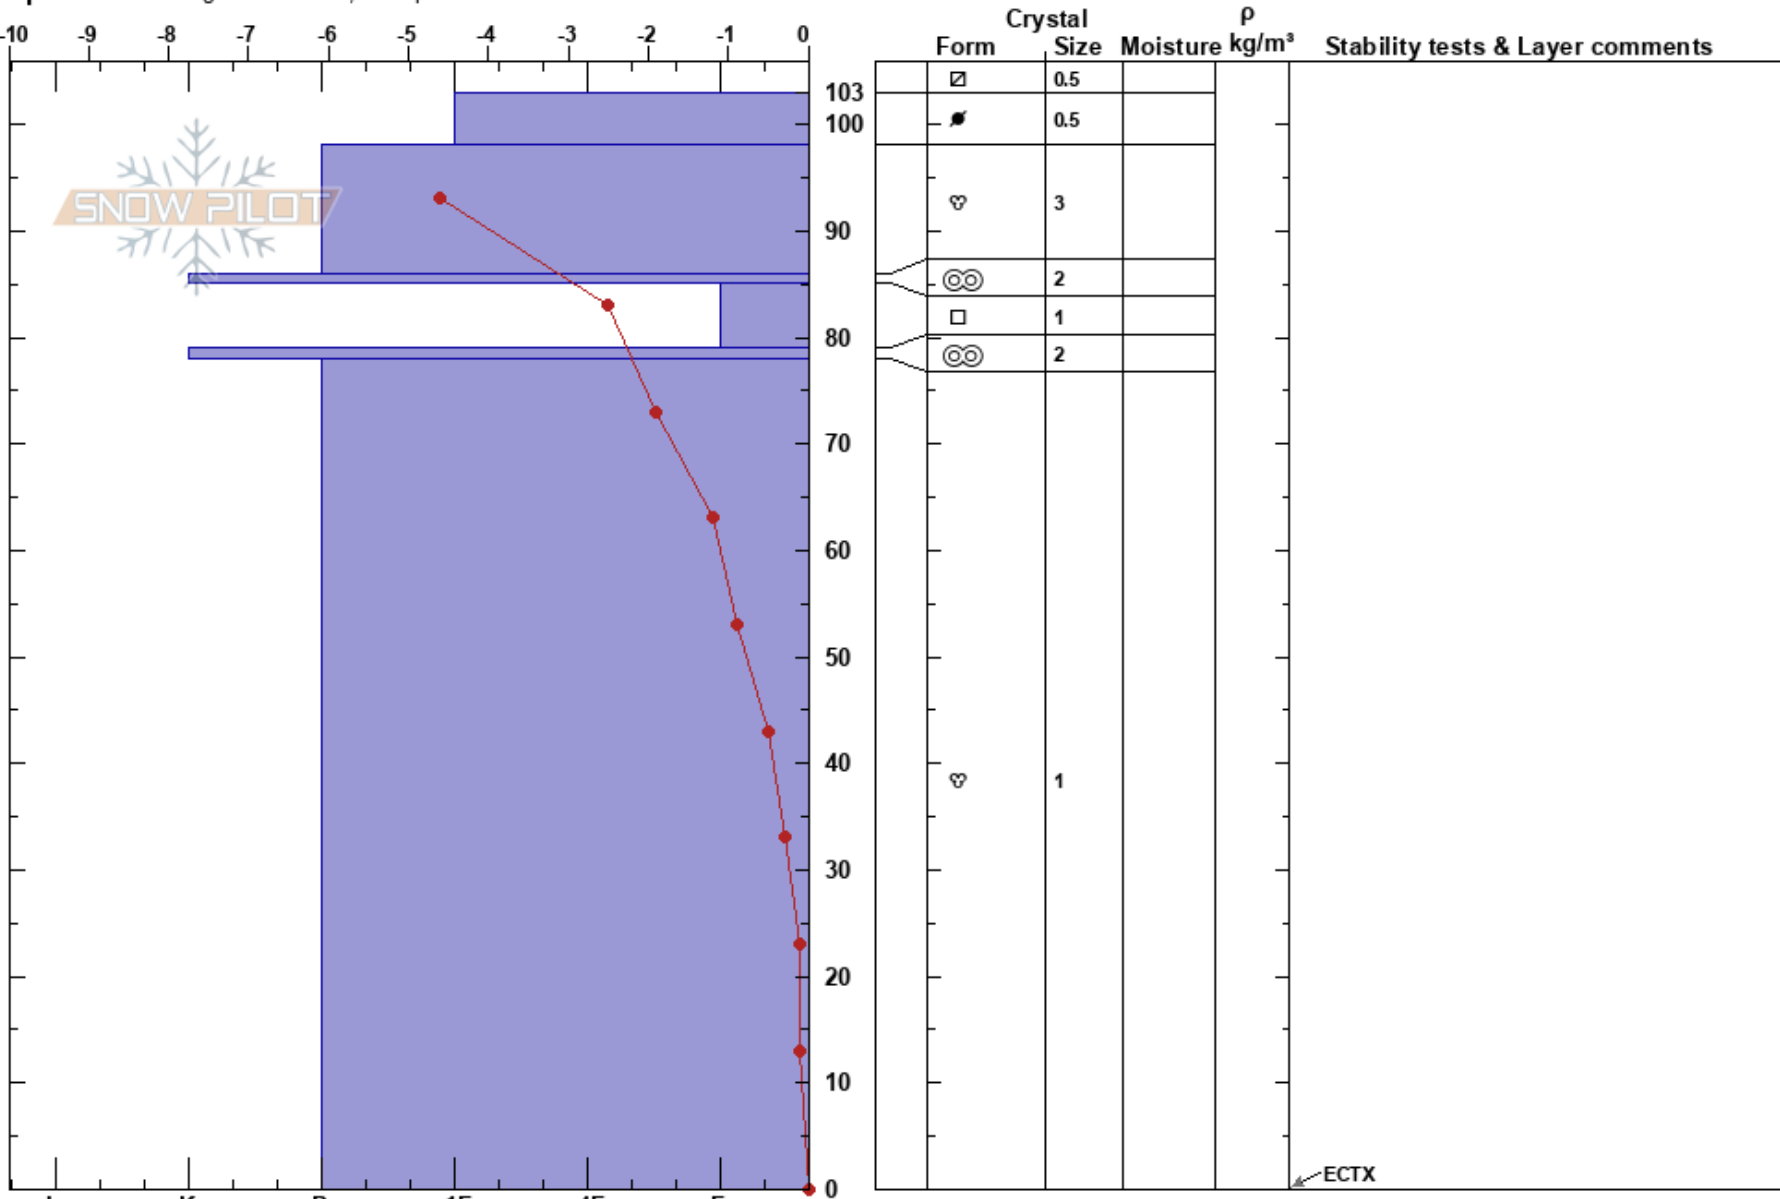

BB5
Coronet Peak
New Zealand
Elevation: 1626 m
Aspect: SE

Kennan King
27/08/2020 - 15:00
Co-ord: -44.91484N, 168.74131W
Slope Angle: 34°
Wind Loading:

Stability:
Air Temperature: -0.5°C
Precipitation: NO
Wind: Calm
HS:103
PF:1
85-79cm:Problematic layer
Layer Notes:

Specifics: Pit dug in a Ski Area; Poor pit location

Notes: