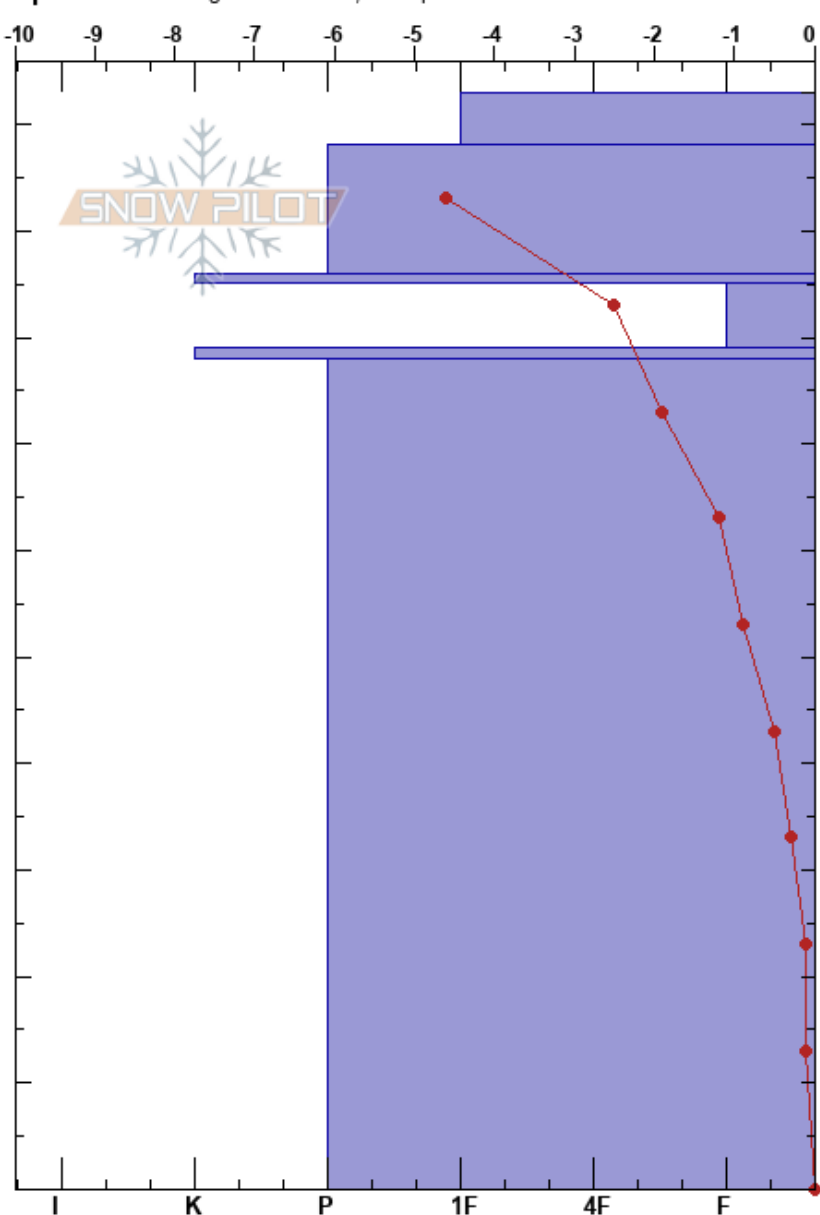

BB5
 Coronet Peak
 New Zealand
 Elevation: 1626 m
 Aspect: SE
 Specifics: Pit dug in a Ski Area; Poor pit location

Kennan King
 27/08/2020 - 15:00
 Co-ord: -44.91484N, 168.74131W
 Slope Angle: 34°
 Wind Loading:

Stability: HS:103
 Air Temperature: -0.5°C PF:1 85-79cm:Problematic layer
 Sky Cover: FEW
 Precipitation: NO
 Wind: Calm

Form	Crystal Size	Moisture	ρ kg/m³	Stability tests & Layer comments
☐	0.5			
✶	0.5			
☽	3			
☉☉	2			
☐	1			
☉☉	2			
☽	1			
				ECTX