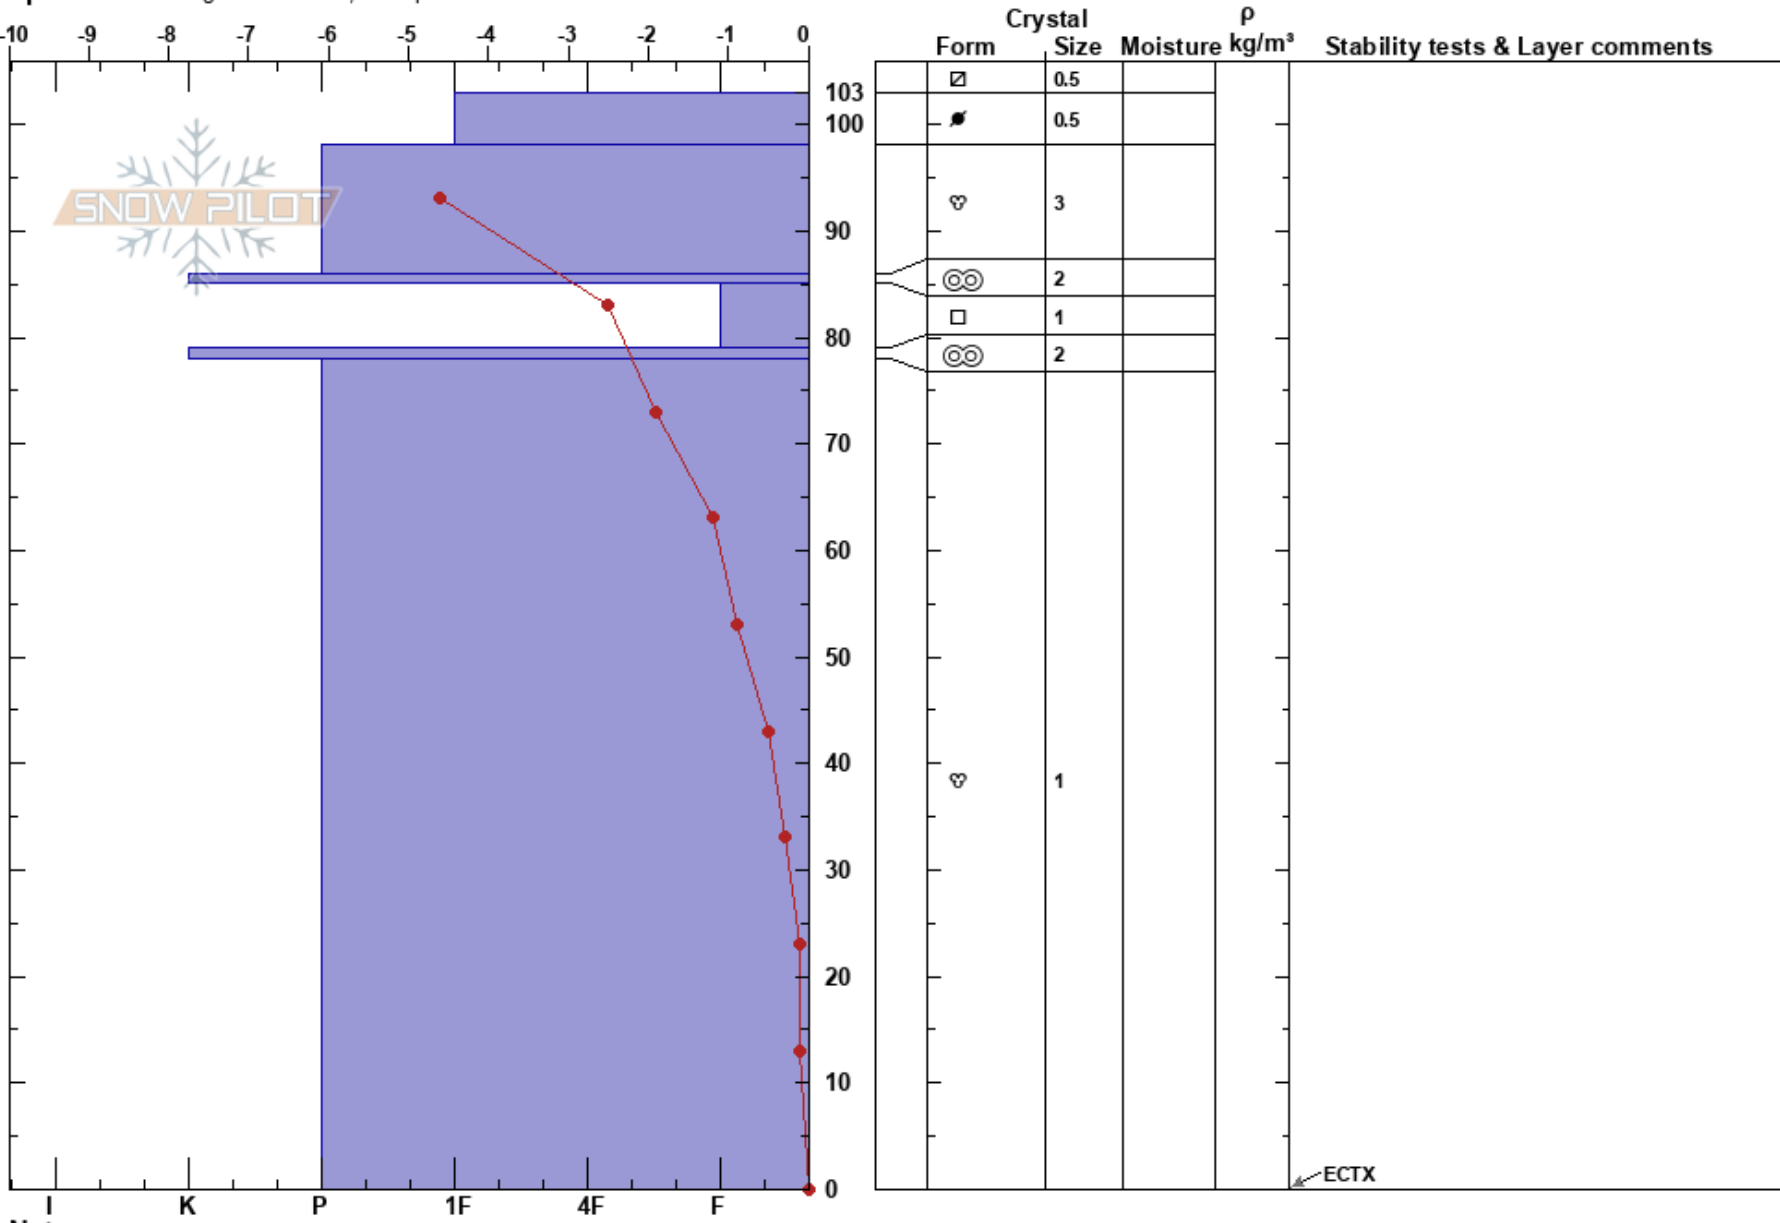

BB5 Kennan King  
 27/08/2020 - 15:00  
 Coronet Peak New Zealand  
 Elevation: 1626 m  
 Aspect: SE  
 Specifics: Pit dug in a Ski Area; Poor pit location

Stability: HS:103  
 Air Temperature: -0.5°C PF:1 85-79cm:Problematic layer  
 Sky Cover: FEW  
 Precipitation: NO  
 Wind: Calm