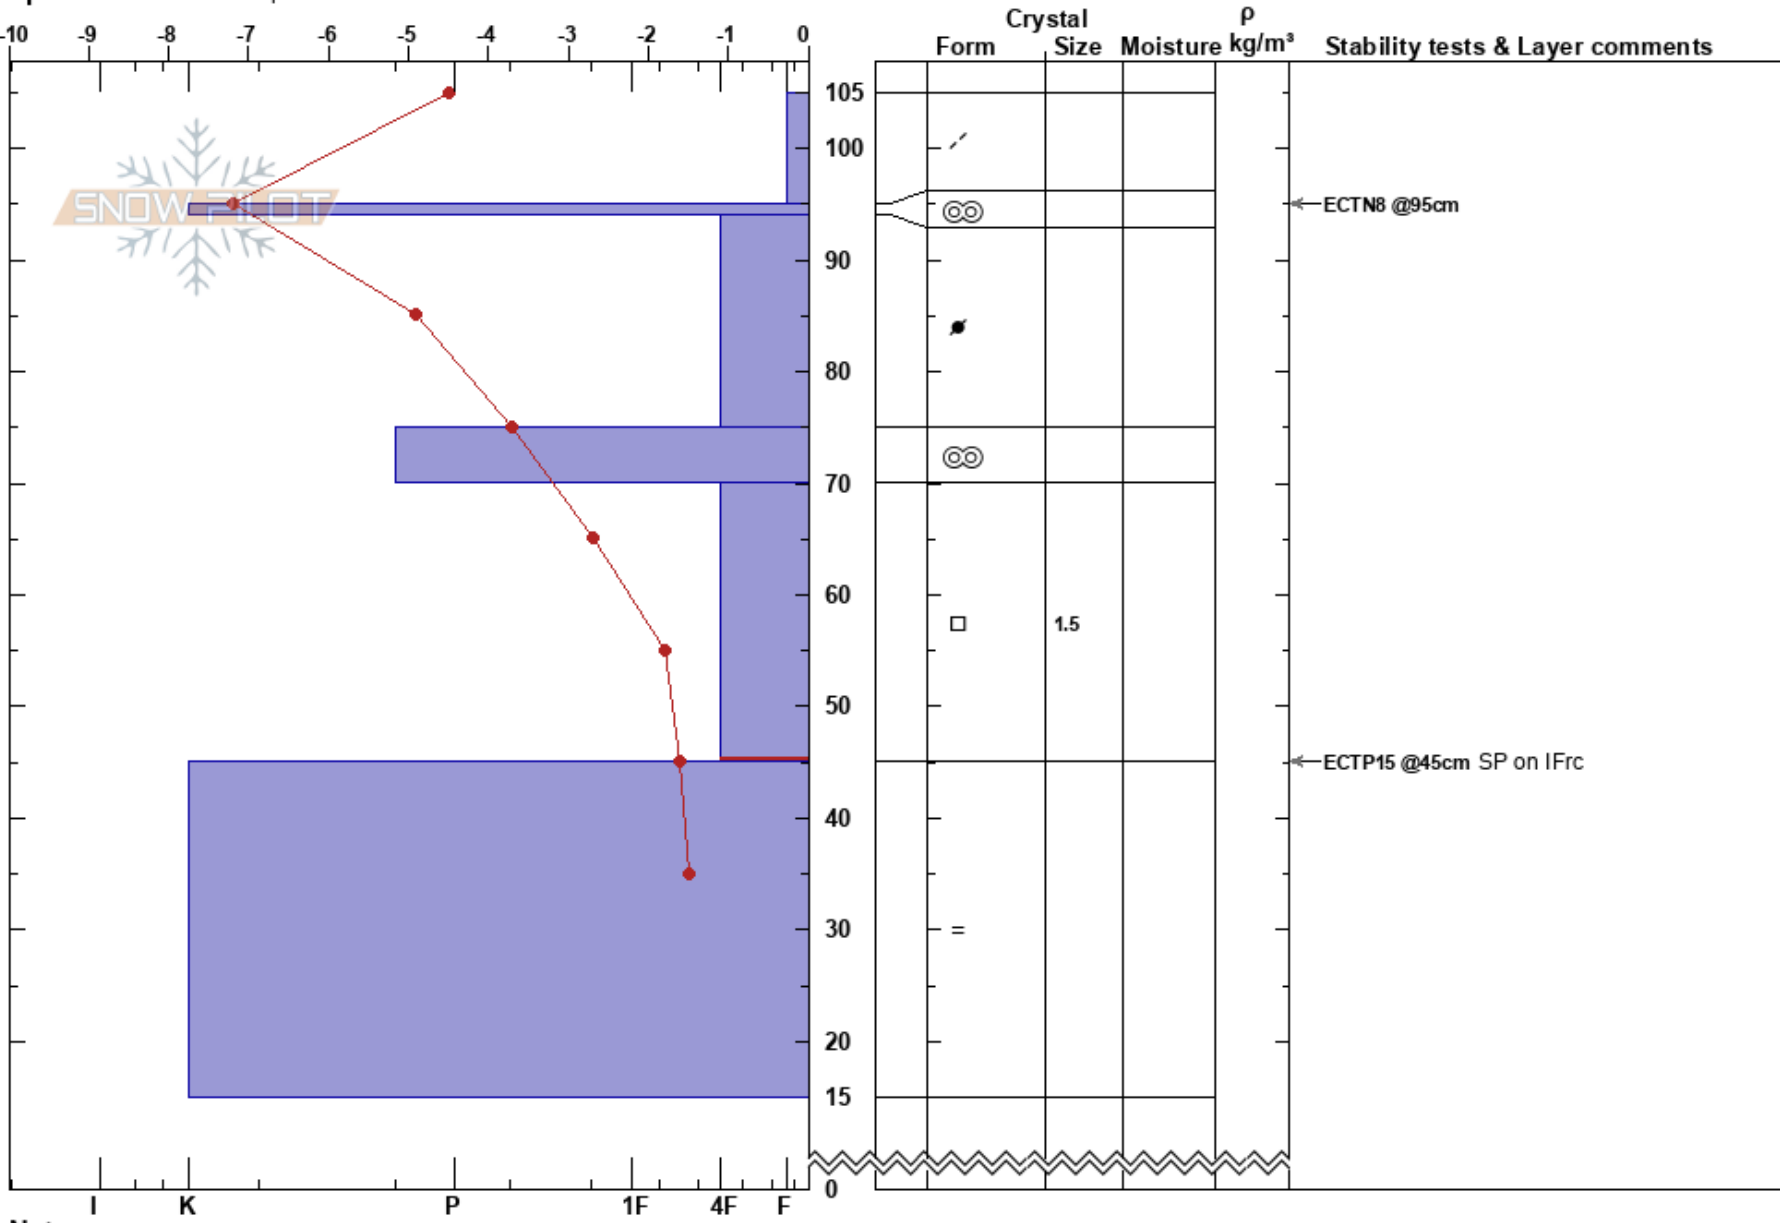

Sunset blvd
 Richardsons
 New Zealand
Elevation: 2060 m
Aspect: SW
Specifics: We skied slope

Harris Mountain
 26/08/2020 - 13:00
Co-ord:
Slope Angle: 28°
Wind Loading: yes

Stability: **HS:**105 **Layer Notes:**
Air Temperature: -3.8°C **PF:**25 70-45cm:Problematic layer
Sky Cover: BKN **PS:** 5
Precipitation: NO
Wind: SW Strong