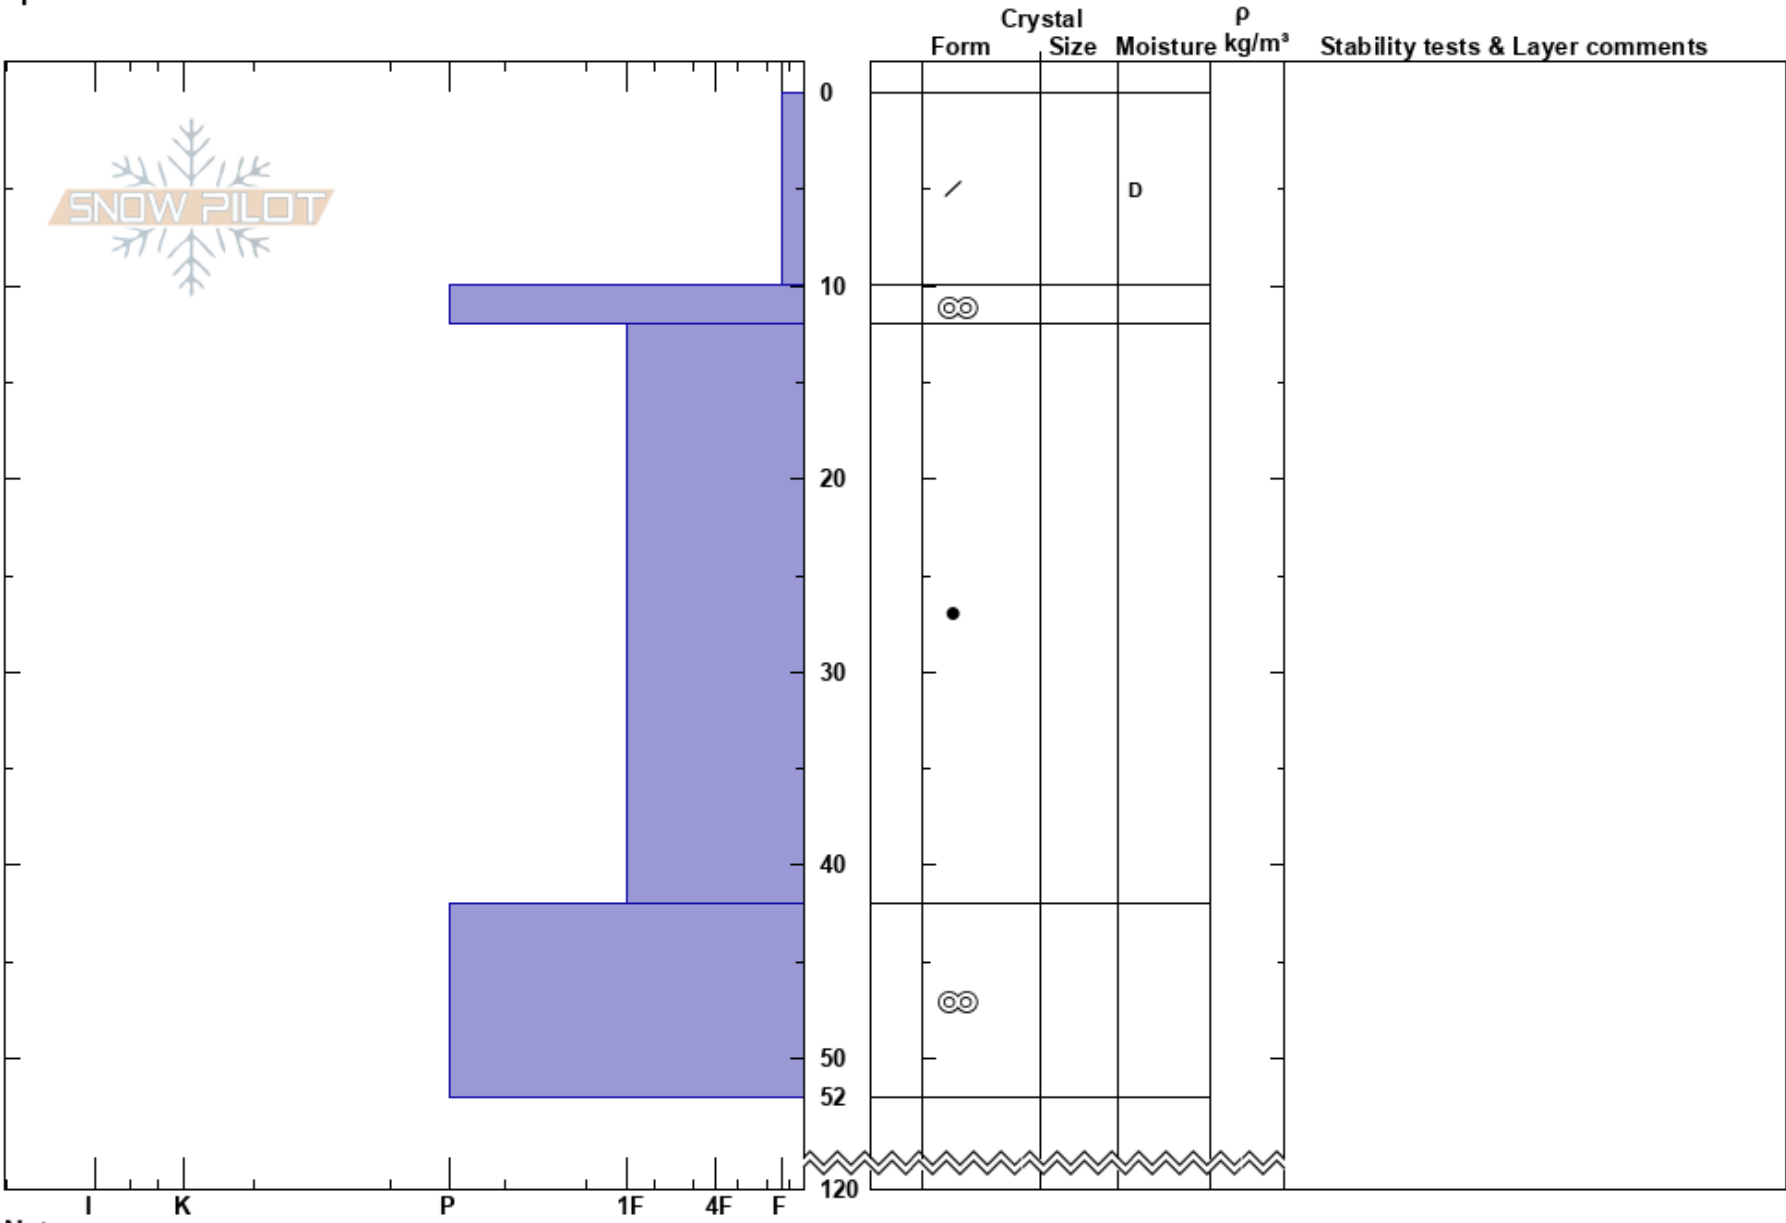

Headlong
 Richardsons
 New Zealand
Elevation: 2099 m
Aspect: SE
Specifics:

Harris Mountain
 23/08/2020 - 13:00
Co-ord: -44.54591N, 168.59701E
Slope Angle: 25°
Wind Loading: no

Stability:
Air Temperature: -1°C
Sky Cover: FEW
Precipitation: NO
Wind: E Light Breeze

HS: 120
PF: 10
PS: 10
 12-42cm: Problematic layer

Notes: 5-10cm snow surface not wind affected