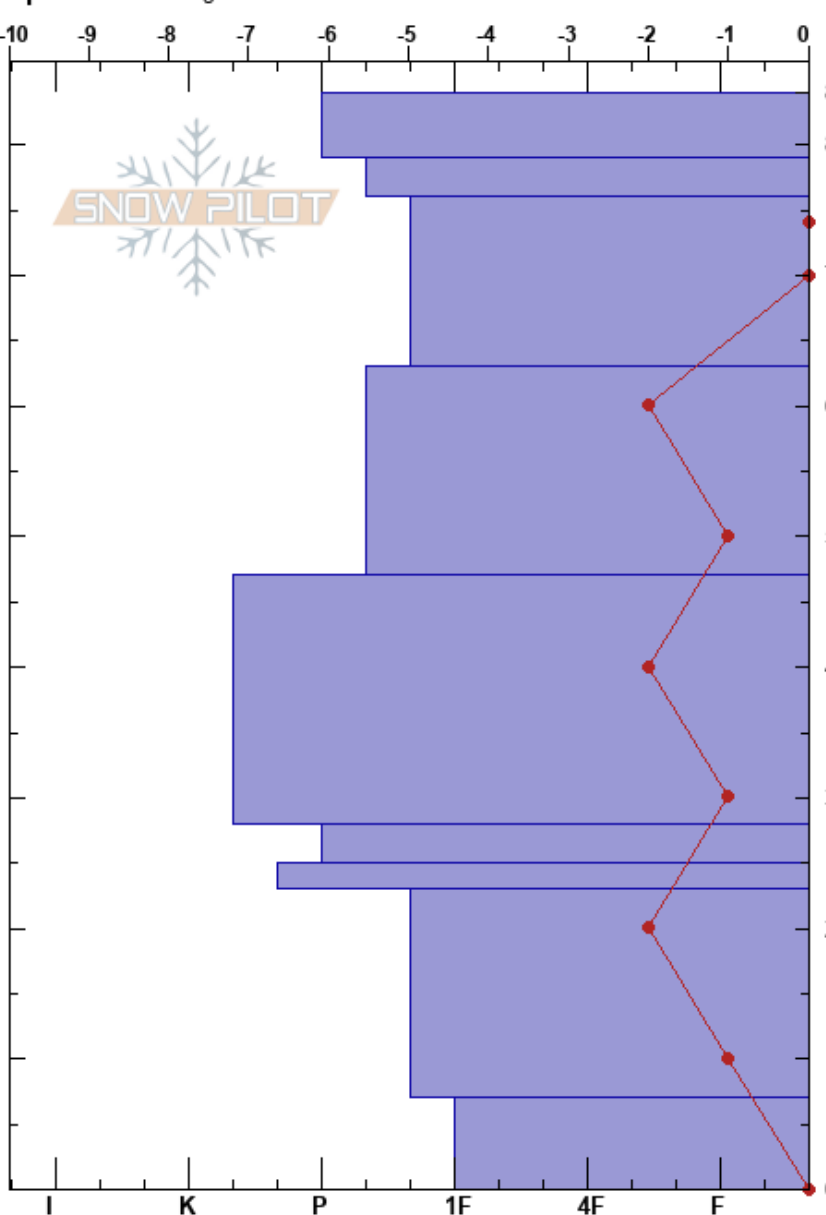

BB2 SZ
 Coronet Peak
 New Zealand
Elevation: 1609 m
Aspect: SE
Specifics: Pit dug in a Ski Area

Kennan King
 20/08/2020 - 12:45
Co-ord: -44.91520N, 168.74064W
Slope Angle: 32°
Wind Loading:

Stability:
Air Temperature: 5.5°C
HS: 84
PF: 1
Sky Cover: SCT
Precipitation: NO
Wind: Calm

Layer Notes:

Form	Crystal		Moisture	ρ kg/m ³	Stability tests & Layer comments
	Size				
☺	-2.5		M		
☺	2		M		
☺	2				
☺	1				
☺	2				
☺	2				
☺	2				
☺	2				
☺	2.5		M		

Notes: No layers of concern in snowpack

Used 2 thermometers which could indicate the temperature differences.

ECTX
 CTN