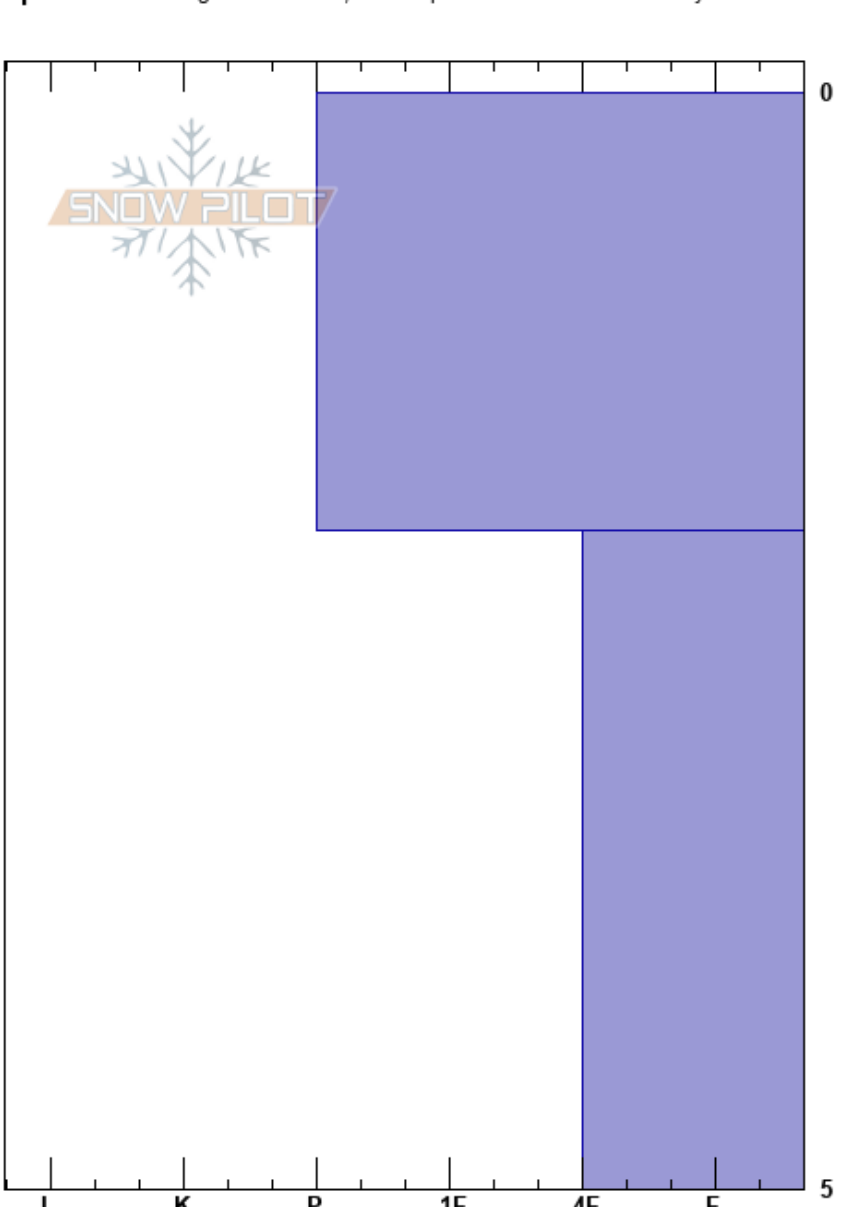

Valley Drop off 1
 Whakapapa
 New Zealand
Elevation: 2247 m
Aspect: SE
Specifics: Pit dug in a Ski Area; Pit is representative of backcountry

Josh Hearn
 18/08/2020 - 10:25
Co-ord: -39.25987S, 175.56586E
Slope Angle:
Wind Loading: no

Stability:
Air Temperature:
Sky Cover: SCT
Precipitation: NO
Wind: NE Light Breeze

PF:5 **Layer Notes:**

Crystal Form	Crystal Size	Moisture	ρ kg/m ³	Stability tests & Layer comments
⊙⊙	1-1	D		
□	1	D		

Notes: