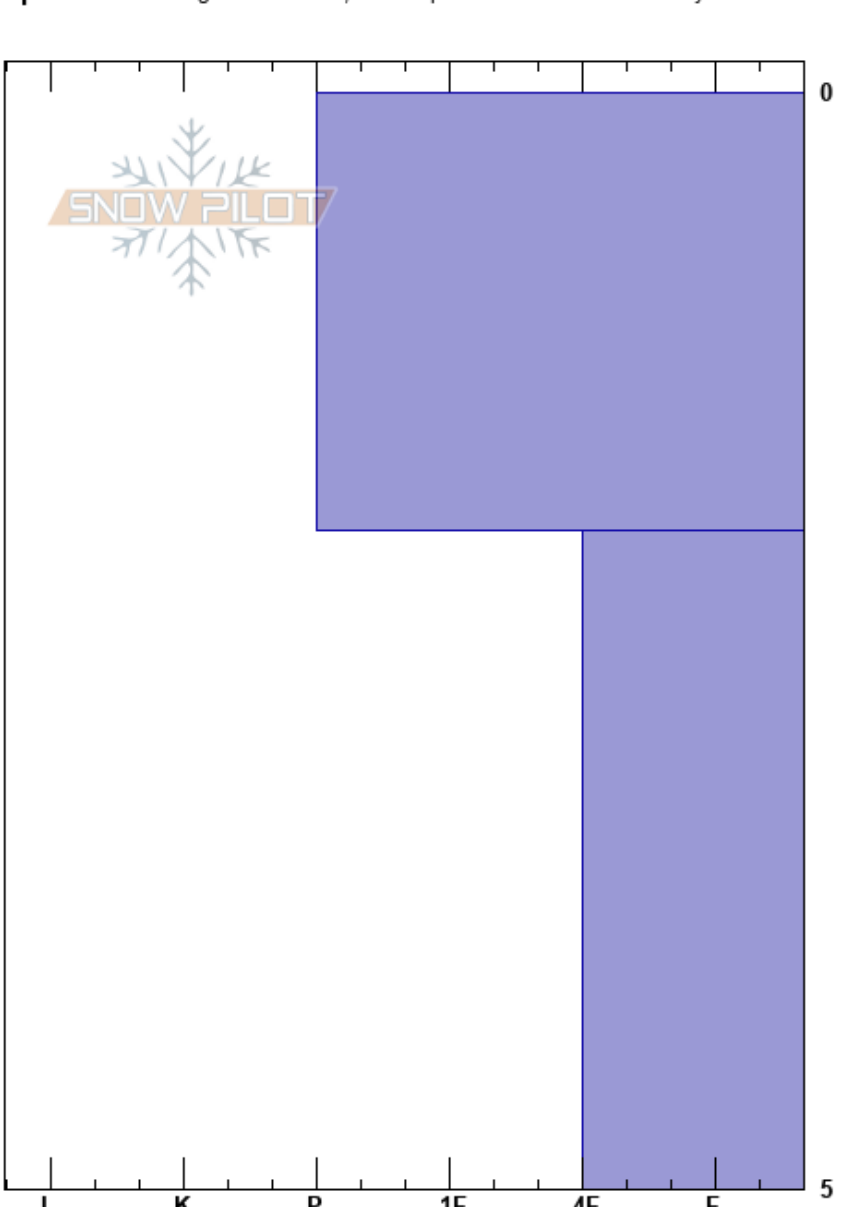

Valley Drop off 1
 Whakapapa
 New Zealand
Elevation: 2247 m
Aspect: SE
Specifics: Pit dug in a Ski Area; Pit is representative of backcountry

Josh Hearn
 18/08/2020 - 10:25
Co-ord: -39.25987S, 175.56586E
Slope Angle:
Wind Loading: no

Stability:
Air Temperature:
Sky Cover: SCT
Precipitation: NO
Wind: NE Light Breeze

PF:5 **Layer Notes:**

Form	Crystal Size	Moisture	ρ kg/m ³	Stability tests & Layer comments
⊙⊙	1-1	D		
□	1	D		

Notes: