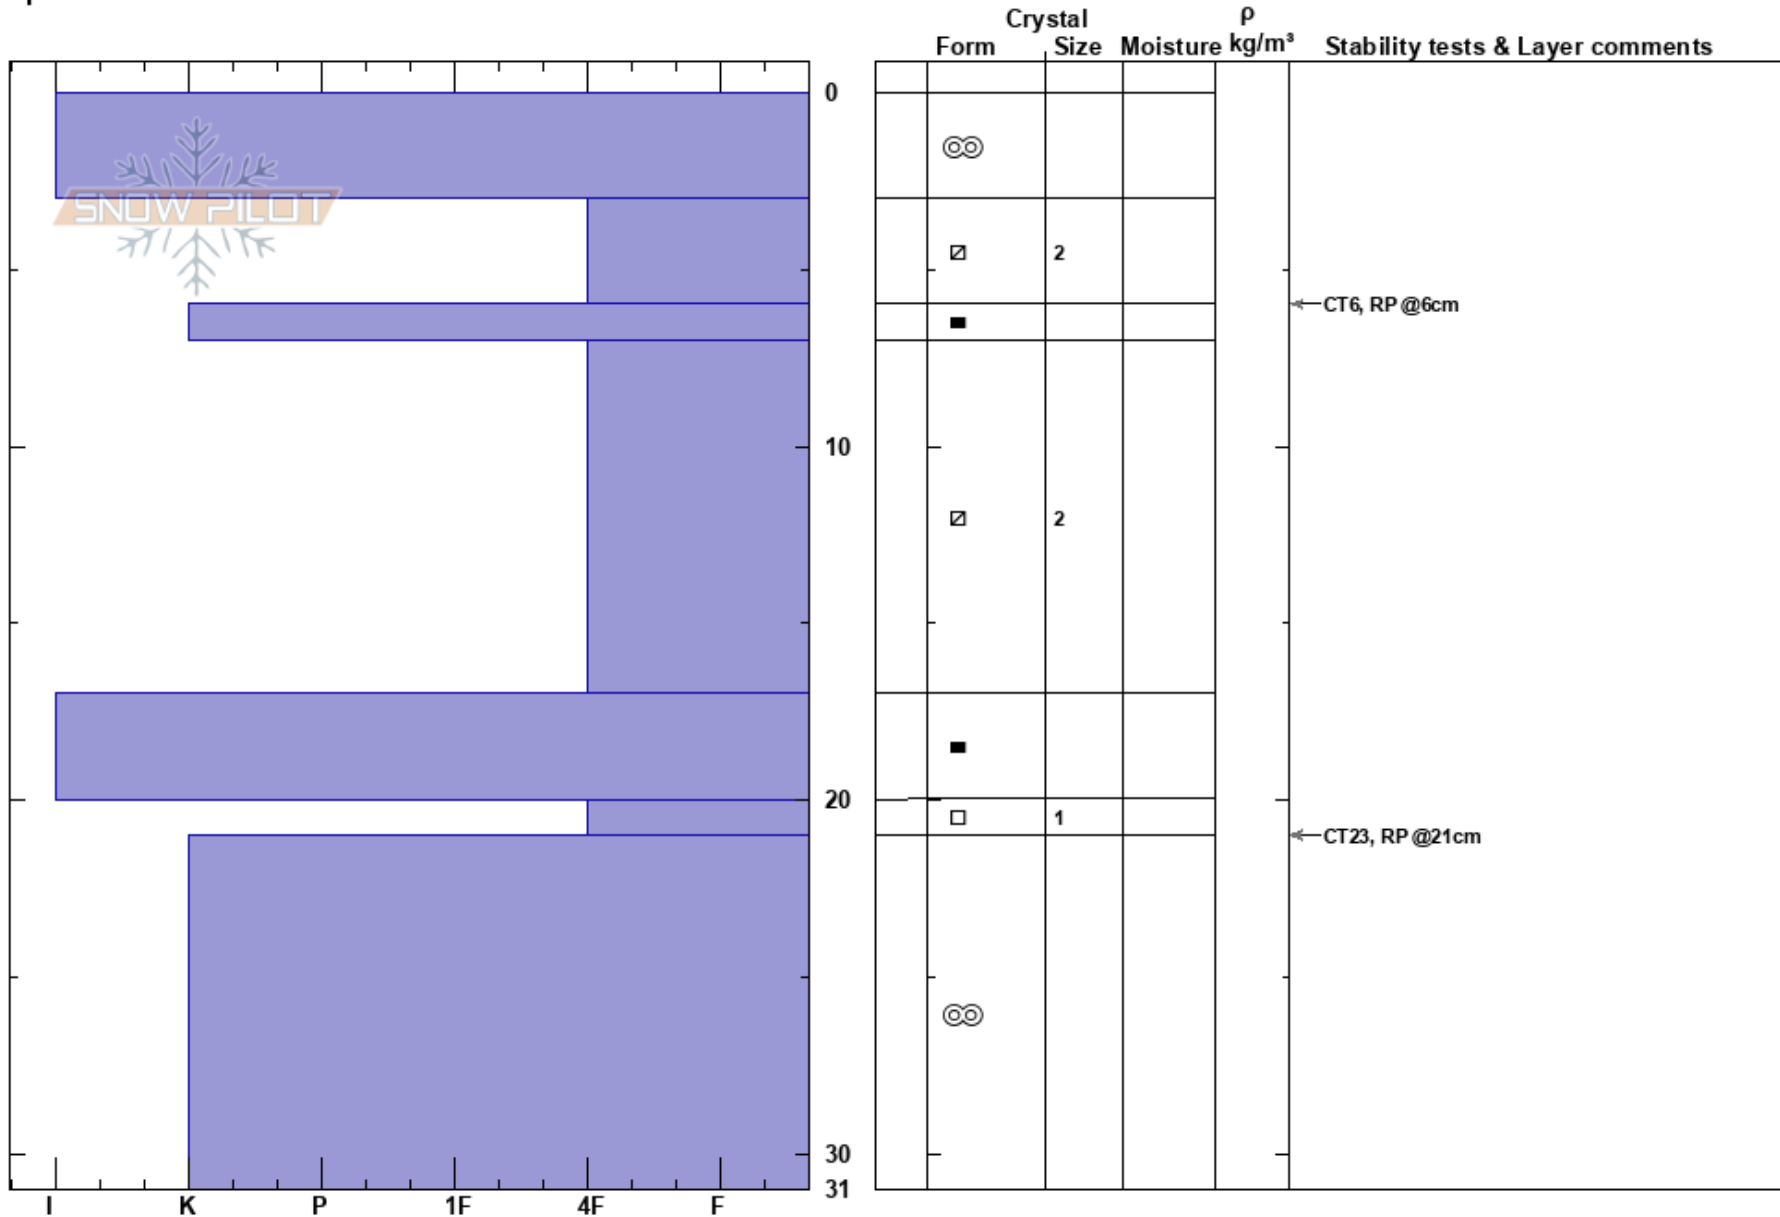

N.V.S  
 Turoa  
 New Zealand  
 Elevation: 2225 m  
 Aspect: SW  
 Specifics:

Turoa Snow Safety  
 17/08/2020 - 12:00  
 Co-ord: -39.28750S, 175.54766E  
 Slope Angle: 35°  
 Wind Loading:

Stability: Very Good HS:31  
 Air Temperature: PF:3  
 Sky Cover: CLR  
 Precipitation: NO  
 Wind: Calm

Layer Notes:

Notes: