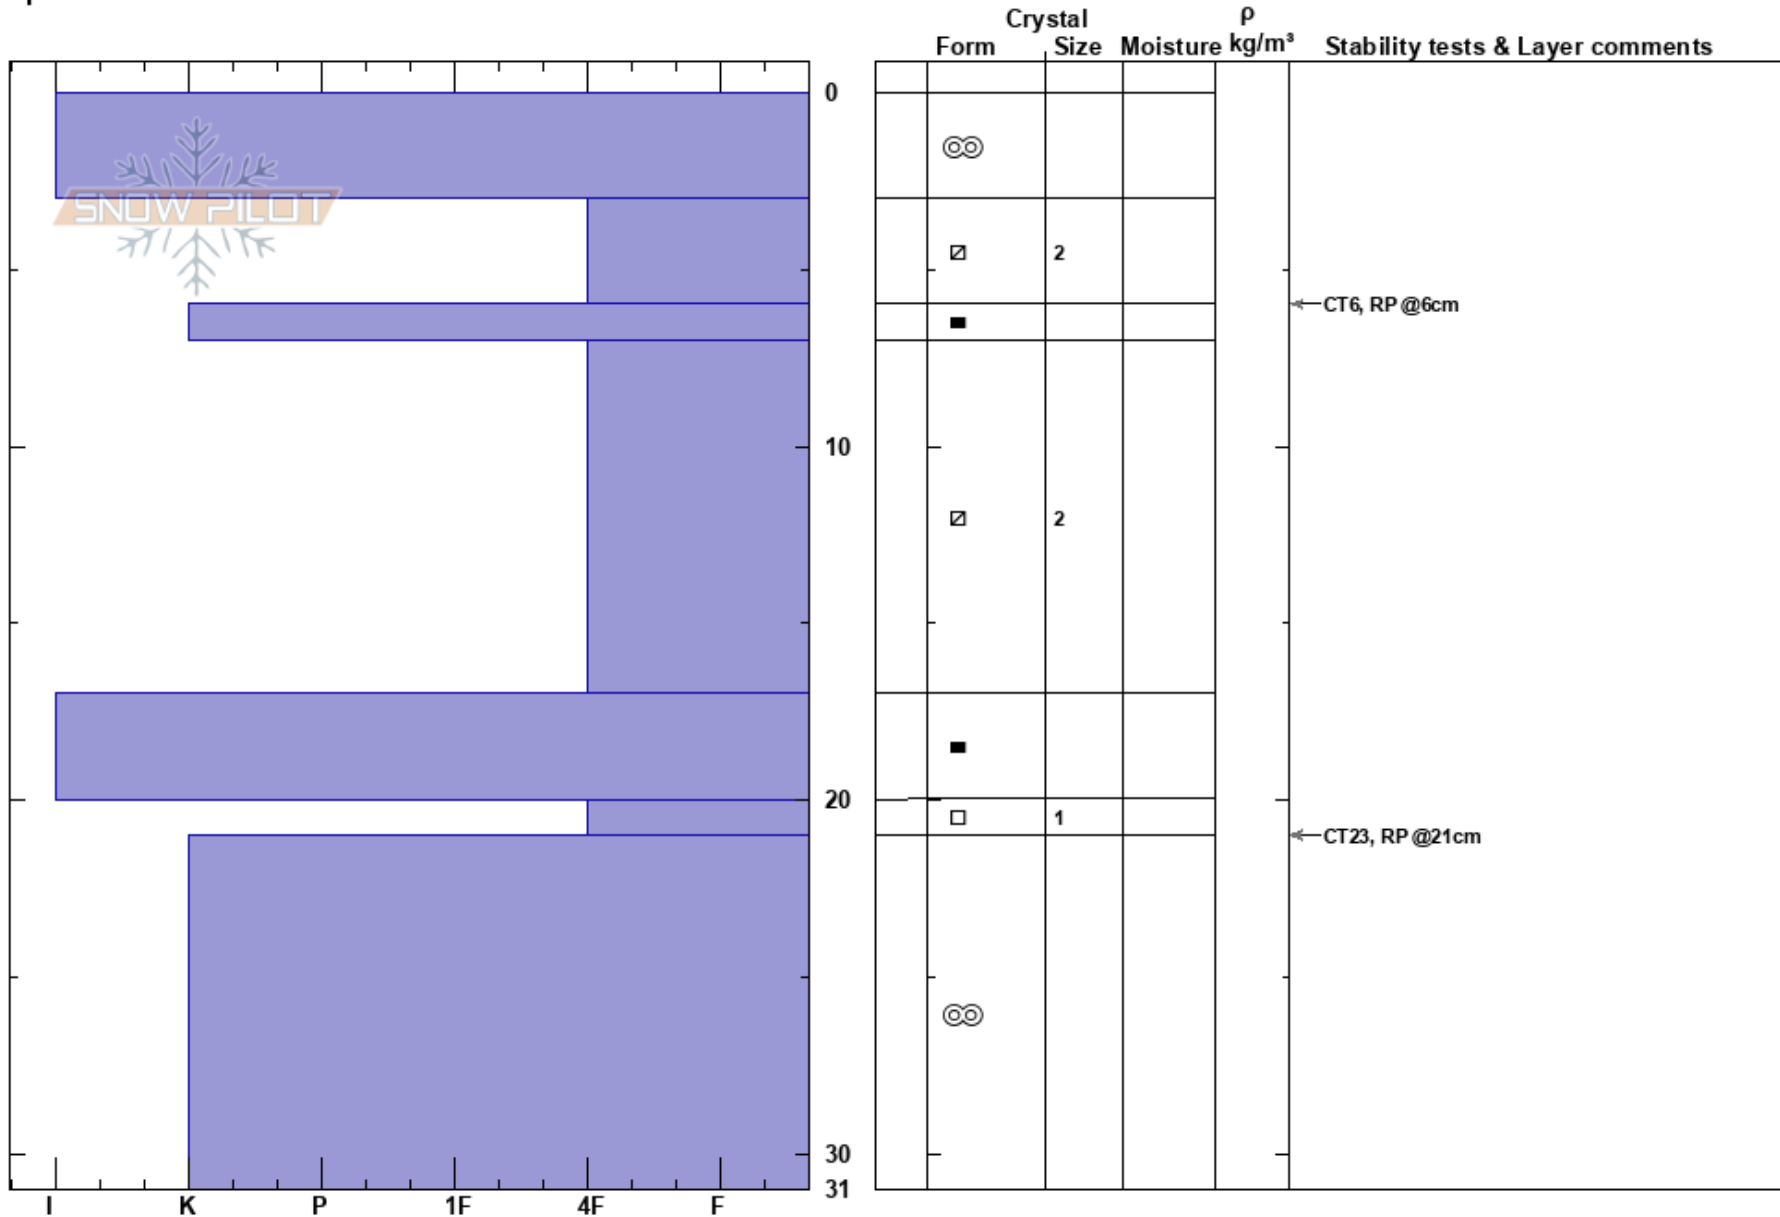

N.V.S
 Turoa
 New Zealand
 Elevation: 2225 m
 Aspect: SW
 Specifics:

Turoa Snow Safety
 17/08/2020 - 12:00
 Co-ord: -39.28750S, 175.54766E
 Slope Angle: 35°
 Wind Loading:

Stability: Very Good HS:31
 Air Temperature: PF:3
 Sky Cover: CLR
 Precipitation: NO
 Wind: Calm

Layer Notes:

Notes: